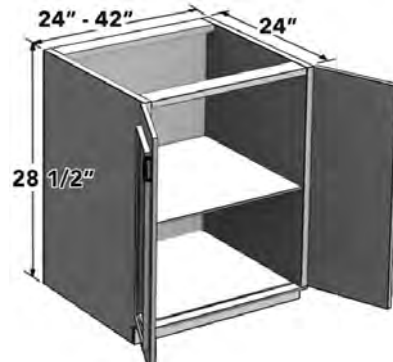

ITEM	DESCRIPTION	PRICE GROUP										ADD-ONS			
		01	02	03	04	05	06	07	08	09	10	PLY	GREY FB	SCMD	SCDT
BF2428	Base Full Height (2) Door, 24 X 28 1/2 X 24	440	455	471	490	510	525	543	561	723	826	56	33	N/A	N/A
BF2728	Base Full Height (2) Door, 27 X 28 1/2 X 24	473	489	506	526	548	564	583	603	777	887	63	37	N/A	N/A
BF3028	Base Full Height (2) Door, 30 X 28 1/2 X 24	506	524	543	564	587	605	625	646	833	951	68	39	N/A	N/A
BF3328	Base Full Height (2) Door, 33 X 28 1/2 X 24	540	559	579	602	626	645	667	689	889	1015	72	42	N/A	N/A
BF3628	Base Full Height (2) Door, 36 X 28 1/2 X 24	573	592	614	638	664	684	707	731	942	1076	76	45	N/A	N/A
BF3928	Base Full Height (2) Door, 39 X 28 1/2 X 24	665	688	713	741	771	794	821	849	1094	1249	89	52	N/A	N/A
BF4228	Base Full Height (2) Door, 42 X 28 1/2 X 24	699	723	749	778	810	835	863	892	1150	1313	93	54	N/A	N/A
FE	Finished End	137	142	150	202	155	160	202	202	366	420	N/A	N/A	N/A	N/A