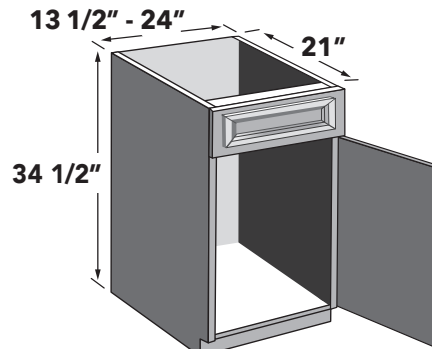

VANITY CABINETS

VANITY BASE SINK CABINET

13 1/2" - 24" wide vanity sink base cabinet with one (1) false drawer front, one (1) door. Specify L or R.

ITEM	DESCRIPTION	PRICE GROUP										ADD-ONS			
		01	02	03	04	05	06	07	08	09	10	PLY	GREY FB	SCMD	SCDT
VBSC1334	Vanity Base Sink Cabinet (1) Door, 13 1/2 X 34 1/2 X 21	327	338	350	364	379	391	404	417	538	614	42	25	N/A	N/A
VBSC1534	Vanity Base Sink Cabinet (1) Door, 15 X 34 1/2 X 21	337	348	361	375	390	402	415	429	553	632	46	27	N/A	N/A
VBSC1634	Vanity Base Sink Cabinet (1) Door, 16 1/2 X 34 1/2 X 21	350	362	375	390	406	418	432	447	576	657	48	28	N/A	N/A
VBSC1834	Vanity Base Sink Cabinet (1) Door, 18 X 34 1/2 X 21	365	377	391	406	423	436	450	465	600	685	49	28	N/A	N/A
VBSC1934	Vanity Base Sink Cabinet (1) Door, 19 1/2 X 34 1/2 X 21	381	394	408	424	442	455	470	486	626	715	50	29	N/A	N/A
VBSC2134	Vanity Base Sink Cabinet (1) Door, 21 X 34 1/2 X 21	396	409	424	441	459	472	488	505	651	743	53	31	N/A	N/A
VBSC2434S	Vanity Base Sink Cabinet (1) Door, 24 X 34 1/2 X 21	429	444	460	478	498	513	530	548	706	806	56	33	N/A	N/A
FE	Finished End	120	124	131	177	136	140	177	177	321	369	N/A	N/A	N/A	N/A