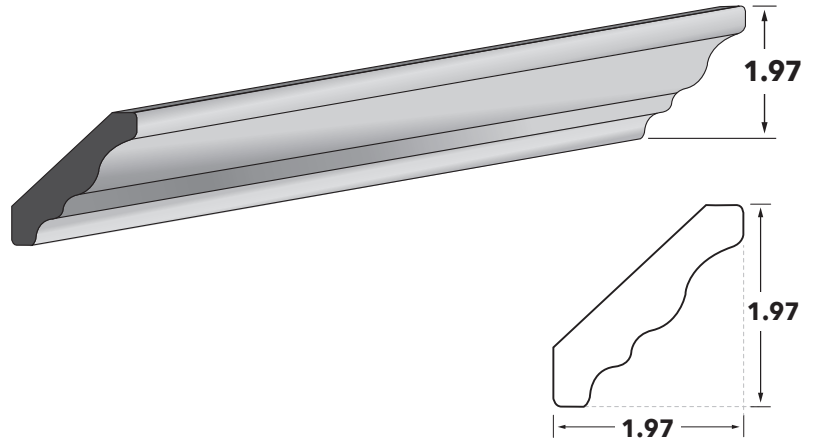

ELECTRA ROMA SERIES MOULDINGS ONLY, WINDSOR CROWN

Please note: all 96" moldings that need to be shipped via FedEx or UPS will incur an additional $150 net charge to the standard freight rate. To avoid this fee, we can cut the 96" molding down to 94" before shipping. Standard truck orders will not incur this fee.

ITEM	DESCRIPTION	PRICE GROUP									
		01	02	03	04	05	06	07	08	09	10
MWCL2	Windsor Crown, 1.97 X 1.97 X 96"	N/A	N/A	N/A	123	N/A	N/A	123	123	N/A	N/A

ELECTRA ROMA SERIES MOULDINGS ONLY, SHOE MOULDING

Please note: all 96" moldings that need to be shipped via FedEx or UPS will incur an additional $150 net charge to the standard freight rate. To avoid this fee, we can cut the 96" molding down to 94" before shipping. Standard truck orders will not incur this fee.