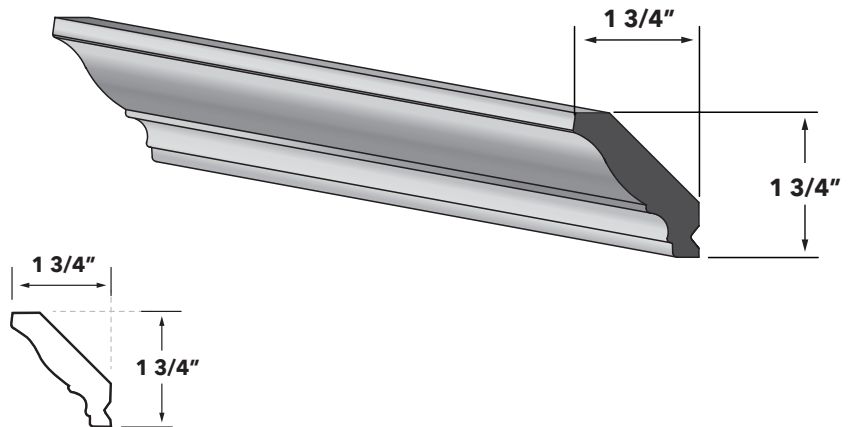

ITEM	DESCRIPTION	PRICE GROUP									
		01	02	03	04	05	06	07	08	09	10
MCM2	Small Crown, 1 3/4 X 1 3/4 X 96	N/A	N/A	N/A	N/A	N/A	165	N/A	N/A	N/A	N/A