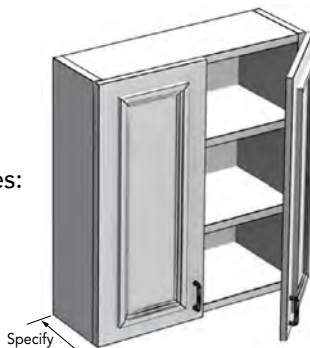

W3030-RDxx