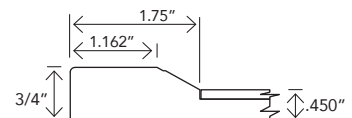

Door:
Vertical Grain is standard on doors, frames and mullions

DOOR & DRAWER A PROFILE

DRAWER B PROFILE

Engineered core is a substrate that's 100% recycled, EPA-CPA certified, CARB II compliant.

Thermofoil is a vinyl membrane that can be melded to a substrate using heat, vacuum, glue, and pressure. The result is a seamless front and front edges, making a durable product that's resistant to chips, scratches, dents, moderate heat, and water damage.