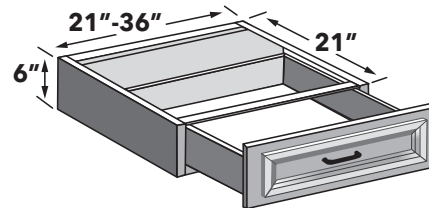

VANITY DESK DRAWER

21" - 36" vanity desk drawer with one (1) drawer.

ITEM	DESCRIPTION	PRICE GROUP										ADD-ONS			
		01	02	03	04	05	06	07	08	09	10	PLY	GREY FB	SCMD	SCDT
VDD21	Vanity Desk Drawer, 21 X 6 X 21	263	272	282	293	305	314	325	336	433	495	32	18	94	70
VDD24	Vanity Desk Drawer, 24 X 6 X 21	277	286	297	308	321	331	342	353	455	520	33	19	94	70
VDD27	Vanity Desk Drawer, 27 X 6 X 21	294	304	315	328	341	351	363	376	484	553	35	21	94	70
VDD30	Vanity Desk Drawer, 30 X 6 X 21	312	322	334	347	362	372	385	398	513	585	37	22	94	70
VDD33	Vanity Desk Drawer, 33 X 6 X 21	333	345	357	371	386	398	411	425	548	626	40	23	94	70
VDD36	Vanity Desk Drawer, 36 X 6 X 21	356	368	382	397	413	425	440	455	586	669	43	25	94	70
FE	Finished End	67	69	73	99	75	78	99	99	178	205	N/A	N/A	N/A	N/A