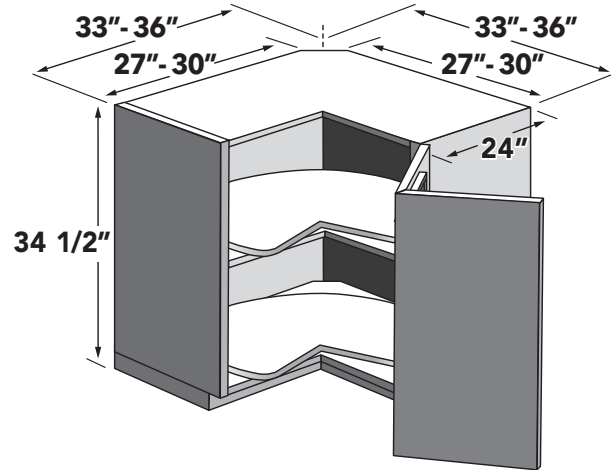

BASE CORNER SUPER SUSAN (WOOD)

33", 36" wide base corner lazy Susan cabinet with one (1) door, two (2) wood lazy Susan mechanisms. Specify L or R.

ITEM	DESCRIPTION	PRICE GROUP										ADD-ONS			
		01	02	03	04	05	06	07	08	09	10	PLY	GREY FB	SCMD	SCDT
BLSS3334	Base Corner Super Susan (Wood), 33 X 34 1/2 X 24	1202	1242	1287	1338	1393	1435	1483	1533	1976	2256	108	63	N/A	N/A
BLSS3634	Base Corner Super Susan (Wood), 36 X 34 1/2 X 24	1342	1387	1437	1494	1555	1602	1656	1712	2206	2519	114	68	N/A	N/A
FE	Finished End	137	142	150	202	155	160	202	202	366	420	N/A	N/A	N/A	N/A

BASE CORNER LAZY SUSAN (WHITE TRAYS)

33", 36" wide base corner lazy Susan cabinet with white plastic Susan mechanism on single pole. One (1) door. Specify L or R.