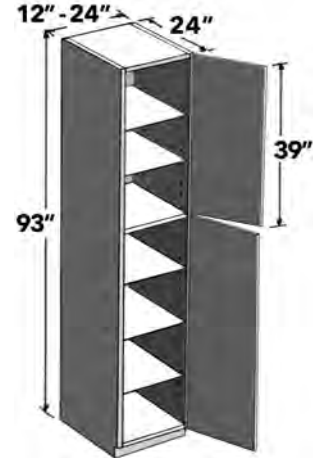

TALL CABINETS

93"H TALL (2) DOORS

12" - 24" wide 93" high tall utility cabinet with two (2) doors, one (1) fixed shelf and five (5) adjustable shelves. Specify L or R.

ITEM	DESCRIPTION	PRICE GROUP										ADD-ONS			
		01	02	03	04	05	06	07	08	09	10	PLY	GREY FB	SCMD	SCDT
TU1293	Tall (2) Door, 12 X 93 X 24	856	885	917	953	992	1021	1056	1092	1407	1606	128	77	N/A	N/A
TU1593	Tall (2) Door, 15 X 93 X 24	965	998	1034	1075	1119	1152	1191	1232	1587	1812	145	87	N/A	N/A
TU1893	Tall (2) Door, 18 X 93 X 24	1075	1112	1152	1197	1246	1283	1327	1372	1768	2019	161	97	N/A	N/A
TU2193	Tall (2) Door, 21 X 93 X 24	1174	1214	1258	1308	1361	1402	1449	1498	1931	2205	176	106	N/A	N/A
TU2493S	Tall (2) Door, 24 X 93 X 24	1284	1328	1376	1430	1489	1533	1585	1638	2112	2411	193	116	N/A	N/A
FE	Finished End	324	335	354	478	366	378	478	478	865	994	N/A	N/A	N/A	N/A

93"H TALL (4) DOORS

24" - 36" wide 93" high tall utility cabinet with four (4) doors, one (1) fixed shelf and five (5) adjustable shelves.