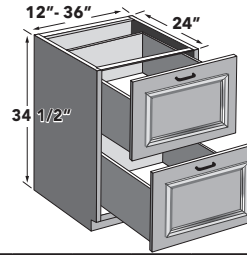

BASE CABINETS

BASE TWO (2) DRAWERS

12" - 36" base cabinet with two (2) drawers.
Drawer fronts will match door detail.

ITEM	DESCRIPTION	PRICE GROUP										ADD-ONS			
		01	02	03	04	05	06	07	08	09	10	PLY	GREY FB	SCMD	SCDT
B2D1234	Base (2) Drawer, 12 X 34 1/2 X 24	473	489	507	527	549	565	584	604	778	889	39	23	187	140
B2D1534	Base (2) Drawer, 15 X 34 1/2 X 24	526	544	563	586	610	628	649	671	865	987	46	27	187	140
B2D1834	Base (2) Drawer, 18 X 34 1/2 X 24	553	572	592	616	641	660	682	705	909	1038	49	28	187	140
B2D2134	Base (2) Drawer, 21 X 34 1/2 X 24	585	605	627	652	678	699	722	747	962	1099	53	31	187	140
B2D2434	Base (2) Drawer, 24 X 34 1/2 X 24	635	656	680	707	736	758	784	810	1044	1192	59	34	187	140
B2D2734	Base (2) Drawer, 27 X 34 1/2 X 24	671	694	719	747	778	801	829	857	1104	1260	63	37	187	140
B2D3034	Base (2) Drawer, 30 X 34 1/2 X 24	709	733	760	789	822	846	875	905	1166	1331	68	39	187	140
B2D3334	Base (2) Drawer, 33 X 34 1/2 X 24	747	772	800	831	866	891	922	953	1228	1402	72	42	187	140
B2D3634	Base (2) Drawer, 36 X 34 1/2 X 24	783	810	839	872	908	935	966	999	1288	1470	76	45	187	140
FE	Finished End	137	142	150	202	155	160	202	202	366	420	N/A	N/A	N/A	N/A