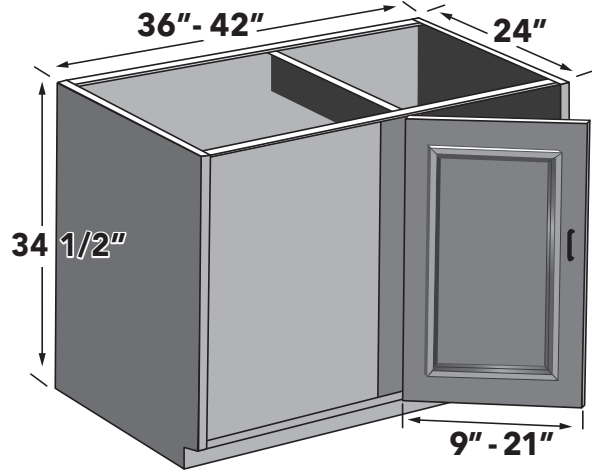

BASE LEFT (L) BLIND CORNER (36" - 48" openings)

36" - 42" wide base blind corner cabinet with door hinged on the blank (Left) side. Need a minimum of 36" space but not to exceed a maximum of 42" (based on door size selected). Comes with one (1) adjustable shelf. (6" filler panel). 3" - 6" base filler overlay recommended but not included.

Example

*NOTE: 18" door = 3" pull
21" door = 6" pull

ITEM	DESCRIPTION	PRICE GROUP										ADD-ONS			
		01	02	03	04	05	06	07	08	09	10	PLY	GREY FB	SCMD	SCDT
BFHD3634-BBL9	Base Left (L) Blind Corner, 9" Door, 36 X 34 1/2 X 24	634	656	679	706	735	757	783	809	1043	1190	76	45	N/A	N/A
BFHD3934-BBL12	Base Left (L) Blind Corner, 12" Door, 39 X 34 1/2 X 24	668	690	715	743	774	797	824	852	1098	1254	89	52	N/A	N/A
BFHD4234-BBL15	Base Left (L) Blind Corner, 15" Door, 42 X 34 1/2 X 24	704	728	754	784	816	841	869	898	1158	1322	93	54	N/A	N/A
BFHD4234-BBL18	Base Left (L) Blind Corner, 18" Door*, 42 X 34 1/2 X 24	742	767	795	826	860	886	915	946	1220	1393	93	54	N/A	N/A
BFHD4234-BBL21	Base Left (L) Blind Corner, 21" Door*, 42 X 34 1/2 X 24	778	804	834	866	902	929	960	993	1279	1461	93	54	N/A	N/A
FE	Finished End	137	142	150	202	155	160	202	202	366	420	N/A	N/A	N/A	N/A