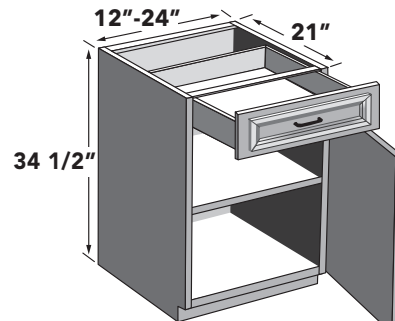

ITEM	DESCRIPTION	PRICE GROUP										ADD-ONS			
		01	02	03	04	05	06	07	08	09	10	PLY	GREY FB	SCMD	SCDT
VB1D1234	Vanity Base (1) Drawer (1) Door, 12 X 34 1/2 X 21	386	399	413	429	447	460	476	492	634	724	39	23	94	70
VB1D1334	Vanity Base (1) Drawer (1) Door, 13 1/2 X 34 1/2 X 21	413	427	442	459	478	493	509	526	678	775	42	25	94	70
VB1D1534	Vanity Base (1) Drawer (1) Door, 15 X 34 1/2 X 21	438	453	469	488	508	523	541	559	720	823	46	27	94	70
VB1D1634	Vanity Base (1) Drawer (1) Door, 16 1/2 X 34 1/2 X 21	460	475	493	512	533	549	567	587	756	863	48	28	94	70
VB1D1834	Vanity Base (1) Drawer (1) Door, 18 X 34 1/2 X 21	465	481	498	518	539	555	574	593	765	873	49	28	94	70
VB1D1934	Vanity Base (1) Drawer (1) Door, 19 1/2 X 34 1/2 X 21	479	495	513	533	555	571	591	611	787	898	50	29	94	70
VB1D2134	Vanity Base (1) Drawer (1) Door, 21 X 34 1/2 X 21	497	514	533	554	577	594	614	635	818	934	53	31	94	70
VB1D2434S	Vanity Base (1) Drawer (1) Door, 24 X 34 1/2 X 21	523	541	560	582	606	624	645	667	860	982	56	33	94	70
FE	Finished End	120	124	131	177	136	140	177	177	321	369	N/A	N/A	N/A	N/A