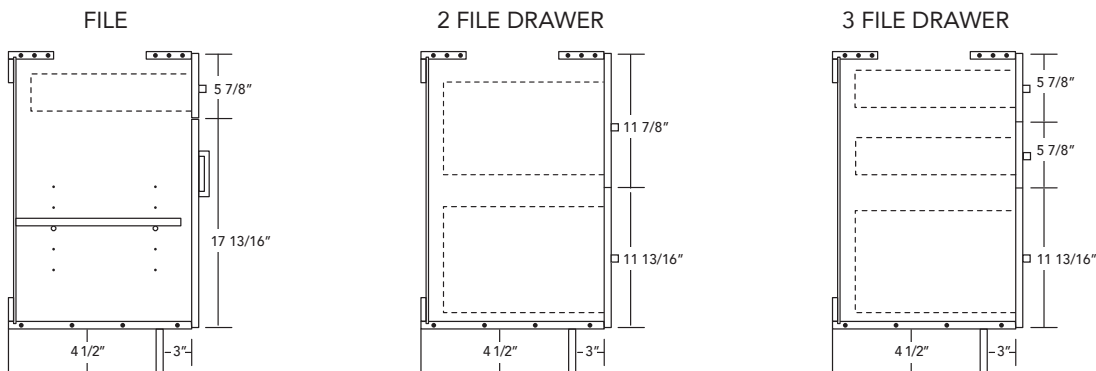

SPECIFICATIONS

Desk Cabinet Construction

- All Desk cabinet reveals are 1/8" from the top of cabinet and 1/8" between abutting drawer and or door faces. 1/16" reveals on all sides and bottom of cabinets.
- All Desk cabinets will have one door up to 21" in width. 24" wide cabinets have an option of one or two doors. All Desk cabinets over 24" wide will have two doors.
- Back panels of cabinets are 1/4" on all cabinets 30" or wider. Cabinets less than 30" will come with a 3/4" full solid back.
- **Must specify finished end side of cabinet to be factory applied. Interior of finished ends in the "Electra Series" will be white, same or similar color of the door. If you have a wood grain plywood case or white melamine case and do not want a different color on the finished end side please order an additional 3/4" "Desk Gable End Panel" to be field installed.**
- "Classic Series" Finished ends will have coordinating clear birch plywood or white melamine interiors.
- Bottom fixed shelf 3/4" dowelled into side panels. All sides 3/4" with 4" x 3/4" hanging rails.