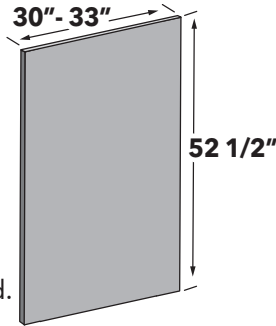

84"H DOUBLE OVEN TALL

30"- 33" wide 84" high double oven tall cabinet with a 15" high upper section of two (2) doors, a mid-section opening of 52 1/2" high. One (1) bottom drawer approximately 12" high. One (1) matching finished overlay (30"- 33"W x 52 1/2"H) included loose. Support shelf not included. Drawer front will match door detail.

Filler panel included.