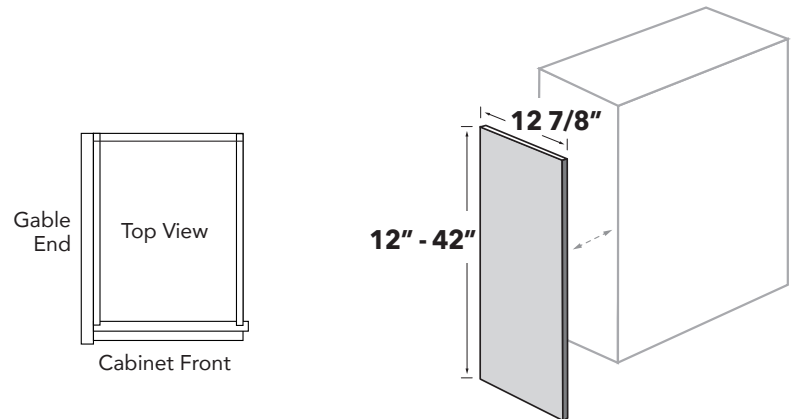

WALL GABLE END PANEL

12 7/8" wide gable end panel.
Reduced height and width modifications available at no charge.

ITEM	DESCRIPTION	PRICE GROUP									
		01	02	03	04	05	06	07	08	09	10
WGE12	Wall Gable End Panel, 12 7/8 X 12 X 3/4	$53	$54	$56	$62	$64	$56	$62	$62	$150	$180
WGE15	Wall Gable End Panel 12 7/8 X 15 X 3/4	$66	$68	$70	$77	$80	$70	$77	$77	$186	$225
WGE18	Wall Gable End Panel, 12 7/8 X 18 X 3/4	$79	$82	$84	$93	$96	$84	$93	$93	$224	$271
WGE21	Wall Gable End Panel, 12 7/8 X 21 X 3/4	$93	$95	$98	$109	$112	$98	$109	$109	$262	$316
WGE24	Wall Gable End Panel, 12 7/8 X 24 X 3/4	$98	$101	$104	$115	$119	$104	$115	$115	$277	$334
WGE30	Wall Gable End Panel, 12 7/8 X 30 X 3/4	$99	$102	$105	$117	$120	$105	$117	$117	$281	$338
WGE36	Wall Gable End Panel, 12 7/8 X 36 X 3/4	$119	$122	$126	$140	$144	$126	$140	$140	$337	$406
WGE39	Wall Gable End Panel, 12 7/8 X 39 X 3/4	$129	$133	$137	$152	$156	$137	$152	$152	$365	$440
WGE42	Wall Gable End Panel, 12 7/8 X 42 X 3/4	$139	$143	$147	$163	$168	$147	$163	$163	$393	$473