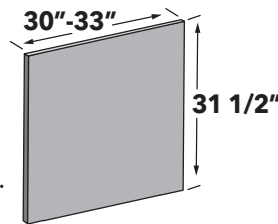

TALL CABINETS

93"H SINGLE OVEN TALL

30" - 33" wide 93" high single oven cabinet with a 33" high upper section of two (2) doors, a mid-section opening of 31 1/2" high. Two (2) bottom drawers approximately 12" high each. One (1) matching finished overlay (30" - 33"W x 31 1/2"H) included loose. Support shelf not included. Both drawer fronts will match door detail.

Filler panel included.