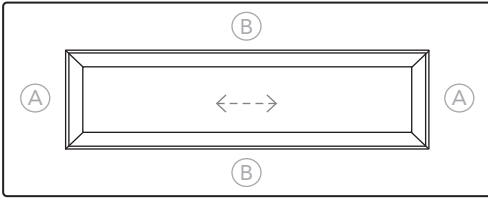

Electra Series: Roma Shaker Bevel

3/4" Shaker door & drawer front with flat drop-in panel with membrane pressed face and sides with matching back, except where noted.

Price Group 07

MATERIAL:

Engineered Substrate with Pressed Vinyl Thermofoil

MODEL #:	COLOR
20EC47MB	Terni
20EC49MB	Trapani Walnut
20EC50MB	Scandicci
20EC61MB	Monza
20EC62MB	Modica
20EC63MB	Massa
20EC75MB	Glauous
20EC76MB	Carbone (black back)
20EC77MB	Azul (black back)

Drawer:
Horizontal grain is standard on drawer fronts