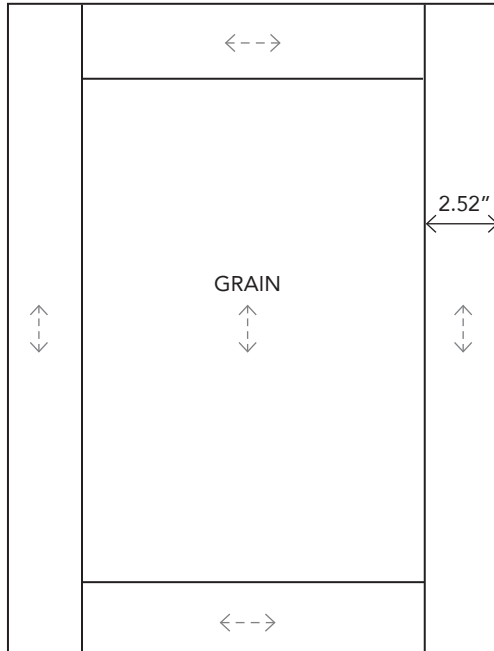

Door:
Vertical Grain is standard on door insert panels.

Price Group 08

MATERIAL:
Engineered Substrate with Pressed Vinyl Thermofoil

MODEL #:	COLOR
20EC58MB	Cosenza
20EC59MB	Pescara
20EC60MB	Ancona