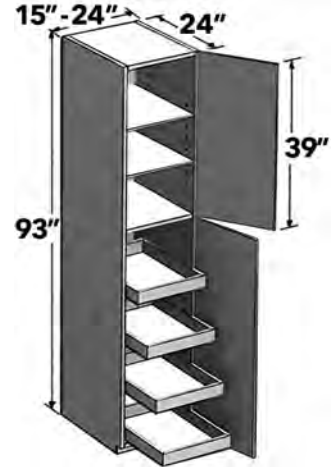

TALL CABINETS

93"H TALL (4) ROLLOUT TRAYS

15" - 24" wide 93" high tall utility cabinet with two (2) doors, one (1) fixed shelf, two (2) adjustable shelf and four (4) rollout trays. Specify L or R.

ITEM	DESCRIPTION	PRICE GROUP										ADD-ONS			
		01	02	03	04	05	06	07	08	09	10	PLY	GREY FB	SCMD	SCDT
TU1593-4ROT	Tall (2) Door (4) Rollout Tray, 15 X 93 X 24	1323	1368	1418	1473	1534	1580	1633	1688	2176	2484	145	87	375	281
TU1893-4ROT	Tall (2) Door (4) Rollout Tray, 18 X 93 X 24	1433	1481	1535	1595	1661	1711	1768	1828	2356	2690	161	97	375	281
TU2193-4ROT	Tall (2) Door (4) Rollout Tray, 21 X 93 X 24	1532	1584	1642	1706	1776	1829	1891	1955	2519	2877	176	106	375	281
TU2493S-4ROT	Tall (2) Door (4) Rollout Tray, 24 X 93 X 24	1642	1698	1759	1828	1903	1960	2026	2095	2700	3083	193	116	375	281
FE	Finished End	324	335	354	478	366	378	478	478	865	994	N/A	N/A	N/A	N/A

93"H TALL (4) ROLLOUT TRAYS

24" - 36" wide 93" high tall utility cabinet with four (4) doors, one (1) fixed shelf, two (2) adjustable shelf and four (4) rollout trays.