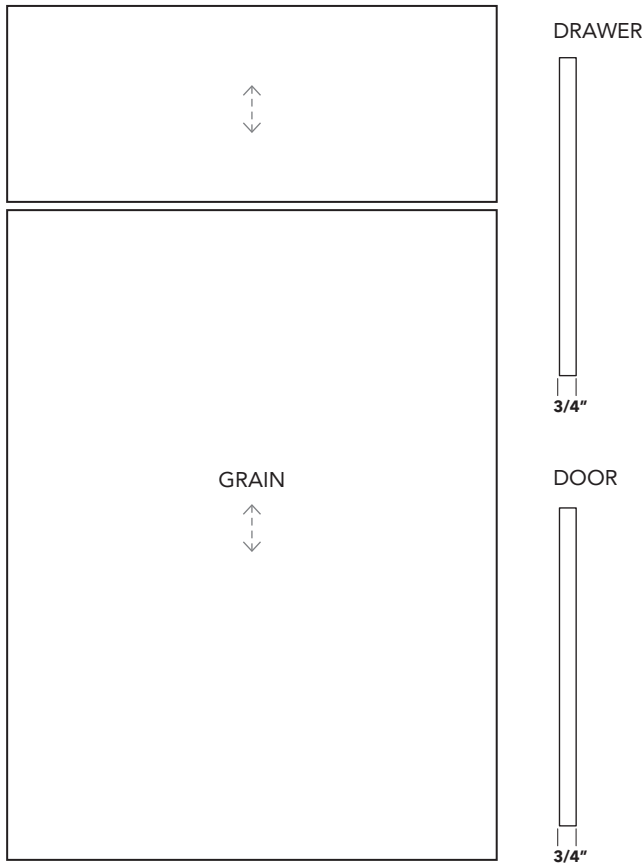

Electra Series: Geneva

3/4" slab door with coordinating edge band on door and drawer front with matching back.