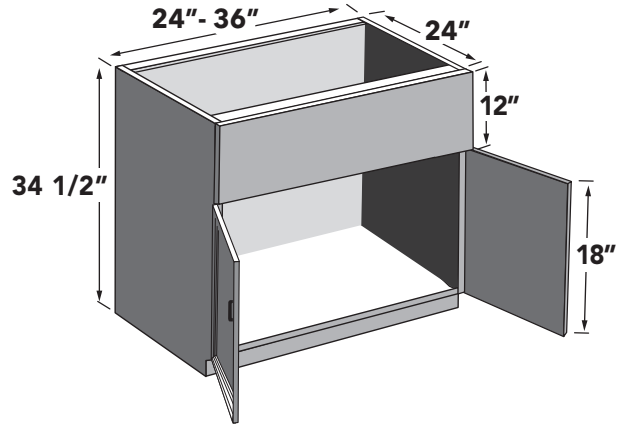

SINK/RANGE BASE APRON CABINET

24" - 36" wide sink/range base cabinet with 12" overlay panel and two (2) doors. 12" panel to be field cut.

ITEM	DESCRIPTION	PRICE GROUP										ADD-ONS			
		01	02	03	04	05	06	07	08	09	10	PLY	GREY FB	SCMD	SCDT
SRBA2434	Sink/Range Base Apron Cabinet, 24 X 34 1/2 X 24	512	529	548	570	593	611	631	653	841	960	59	34	N/A	N/A
SRBA3034	Sink/Range Base Apron Cabinet, 30 X 34 1/2 X 24	576	596	617	641	668	688	711	735	947	1082	68	39	N/A	N/A
SRBA3334	Sink/Range Base Apron Cabinet, 33 X 34 1/2 X 24	611	632	655	680	709	730	754	780	1005	1147	72	42	N/A	N/A
SRBA3634	Sink/Range Base Apron Cabinet, 36 X 34 1/2 X 24	648	669	694	721	751	773	799	826	1065	1216	76	45	N/A	N/A
FE	Finished End	137	142	150	202	155	160	202	202	366	420	N/A	N/A	N/A	N/A

ADA COMPLIANT BASE SINK CABINET

33" - 36" wide sink base cabinet with one (1) false drawer front, two (2) doors. Adaptable to meet ADA requirements. Verify with your code requirements. Removable bottom and toe kick.