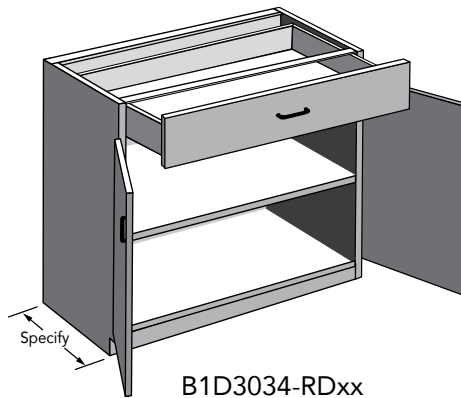

B1D3034-RDxx