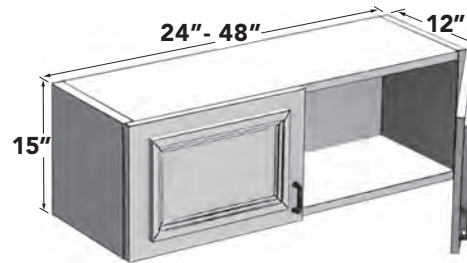

WALL CABINETS

15"H WALL (2) DOORS

24" - 48" wide 15" high 12" deep wall cabinet with two (2) doors.

ITEM	DESCRIPTION	PRICE GROUP										ADD-ONS			
		01	02	03	04	05	06	07	08	09	10	PLY	GREY FB	SCMD	SCDT
W2415	Wall Cabinet (2) Door, 24 X 15 X 12	299	309	321	333	347	357	369	382	492	562	36	24	N/A	N/A
W3015	Wall Cabinet (2) Door, 30 X 15 X 12	335	347	359	373	389	400	414	428	551	630	40	27	N/A	N/A
W3315	Wall Cabinet (2) Door, 33 X 15 X 12	353	365	379	393	410	422	436	451	581	663	42	28	N/A	N/A
W3615	Wall Cabinet (2) Door, 36 X 15 X 12	371	384	398	414	431	443	458	474	611	697	45	30	N/A	N/A
W4215	Wall Cabinet (2) Door, 42 X 15 X 12	436	451	467	486	506	521	538	556	717	819	52	35	N/A	N/A
W4815	Wall Cabinet (2) Door, 48 X 15 X 12	511	529	548	569	593	610	631	652	841	960	61	41	N/A	N/A
FE	Finished End	64	66	69	94	72	74	94	94	169	195	N/A	N/A	N/A	N/A