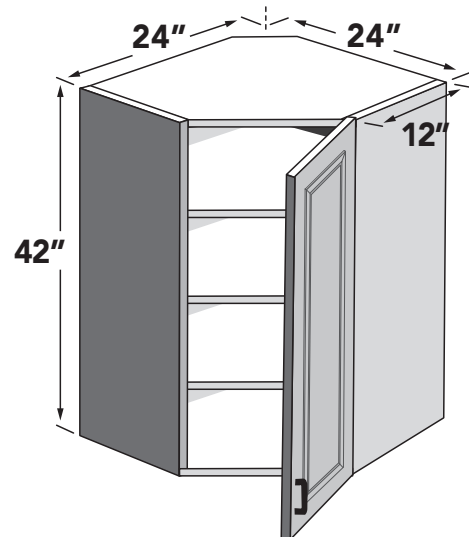

ITEM	DESCRIPTION	PRICE GROUP										ADD-ONS			
		01	02	03	04	05	06	07	08	09	10	PLY	GREY FB	SCMD	SCDT
WDC2442	Wall Diagonal Corner, 24 X 42 X 12	603	623	646	671	699	720	744	769	991	1132	72	49	N/A	N/A
FE	Finished End	90	93	99	133	102	105	133	133	241	277	N/A	N/A	N/A	N/A