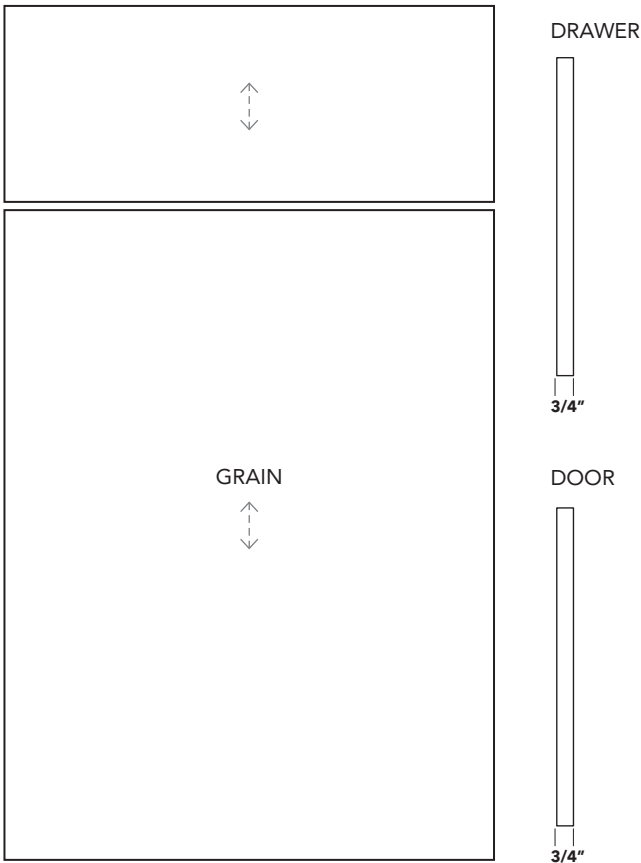

Electra Series: Veneer Rec

3/4" Wood Veneer Door with Clear Coat finish. Internally edge-banded.