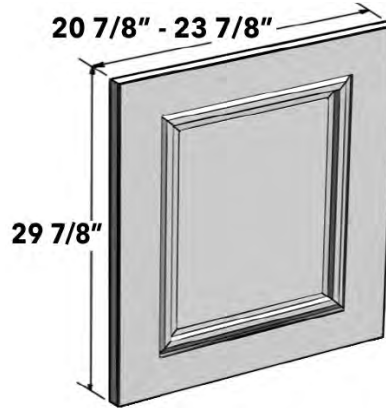

BASE & VANITY DECORATIVE END

20 7/8" - 23 7/8" wide decorative end. Finished end should be added if using decorative ends.

ITEM	DESCRIPTION	PRICE GROUP									
		01	02	03	04	05	06	07	08	09	10
BDE24	Base Decorative End, 23 7/8 X 29 7/8 X 3/4	\$183	\$188	\$194	\$215	\$222	\$194	\$304	\$311	\$518	\$624
VBDE21	Vanity Decorative End, 20 7/8 X 29 7/8 X 3/4	\$160	\$165	\$170	\$188	\$194	\$170	\$266	\$272	\$453	\$546