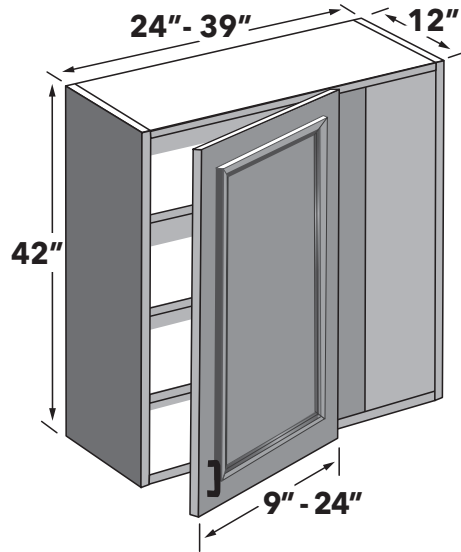

42"H WALL CORNER BLIND RIGHT

24" - 39" wide 42" high wall blind corner cabinet with 9" - 24" door hinged on right. Comes with three (3) adjustable shelves. (6" filler panel). 3" - 6" filler overlay recommended but not included.

NOTE: "P" = pull out 1" minimum from wall.

ITEM	DESCRIPTION	PRICE GROUP										ADD-ONS			
		01	02	03	04	05	06	07	08	09	10	PLY	GREY FB	SCMD	SCDT
W2442-BWR9	Wall Corner Blind Right, 9" Door, 24 X 42 X 12	564	583	604	628	654	673	696	719	927	1059	68	45	N/A	N/A
W2442-BWR12P	Wall Corner Blind Right, 12" Door, 24 X 42 X 12	586	606	628	653	680	700	724	748	964	1101	70	47	N/A	N/A
W2742-BWR12	Wall Corner Blind Right, 12" Door, 27 X 42 X 12	594	614	636	661	689	709	733	758	977	1115	71	48	N/A	N/A
W2742-BWR13	Wall Corner Blind Right, 13 1/2" Door, 27 X 42 X 12	605	625	648	673	701	722	746	771	994	1135	73	49	N/A	N/A
W2742-BWR15P	Wall Corner Blind Right, 15" Door, 27 X 42 X 12	632	653	677	703	732	754	779	806	1038	1186	76	51	N/A	N/A
W3042-BWR15	Wall Corner Blind Right, 15" Door, 30 X 42 X 12	642	664	688	715	744	767	792	819	1056	1205	77	52	N/A	N/A
W3042-BWR16	Wall Corner Blind Right, 16 1/2" Door, 30 X 42 X 12	647	668	693	720	750	772	798	825	1063	1214	78	52	N/A	N/A
W3042-BWR18P	Wall Corner Blind Right, 18" Door, 30 X 42 X 12	680	703	728	757	788	811	839	867	1118	1276	82	55	N/A	N/A
W3342-BWR18	Wall Corner Blind Right, 18" Door, 33 X 42 X 12	690	714	739	768	800	824	852	881	1135	1296	83	56	N/A	N/A
W3342-BWR19	Wall Corner Blind Right, 19 1/2" Door, 33 X 42 X 12	699	723	749	778	811	835	863	892	1150	1313	84	56	N/A	N/A
W3342-BWR21P	Wall Corner Blind Right, 21" Door, 33 X 42 X 12	734	759	786	817	851	876	906	936	1207	1378	88	59	N/A	N/A
W3642-BWR21	Wall Corner Blind Right, 21" Door, 36 X 42 X 12	738	763	791	822	856	881	911	942	1214	1386	89	59	N/A	N/A
W3942-BWR24S	Wall Corner Blind Right, 24" Door, 39 X 42 X 12	752	777	806	837	872	898	928	959	1236	1412	90	61	N/A	N/A
FE	Finished End	90	93	99	133	102	105	133	133	241	277	N/A	N/A	N/A	N/A