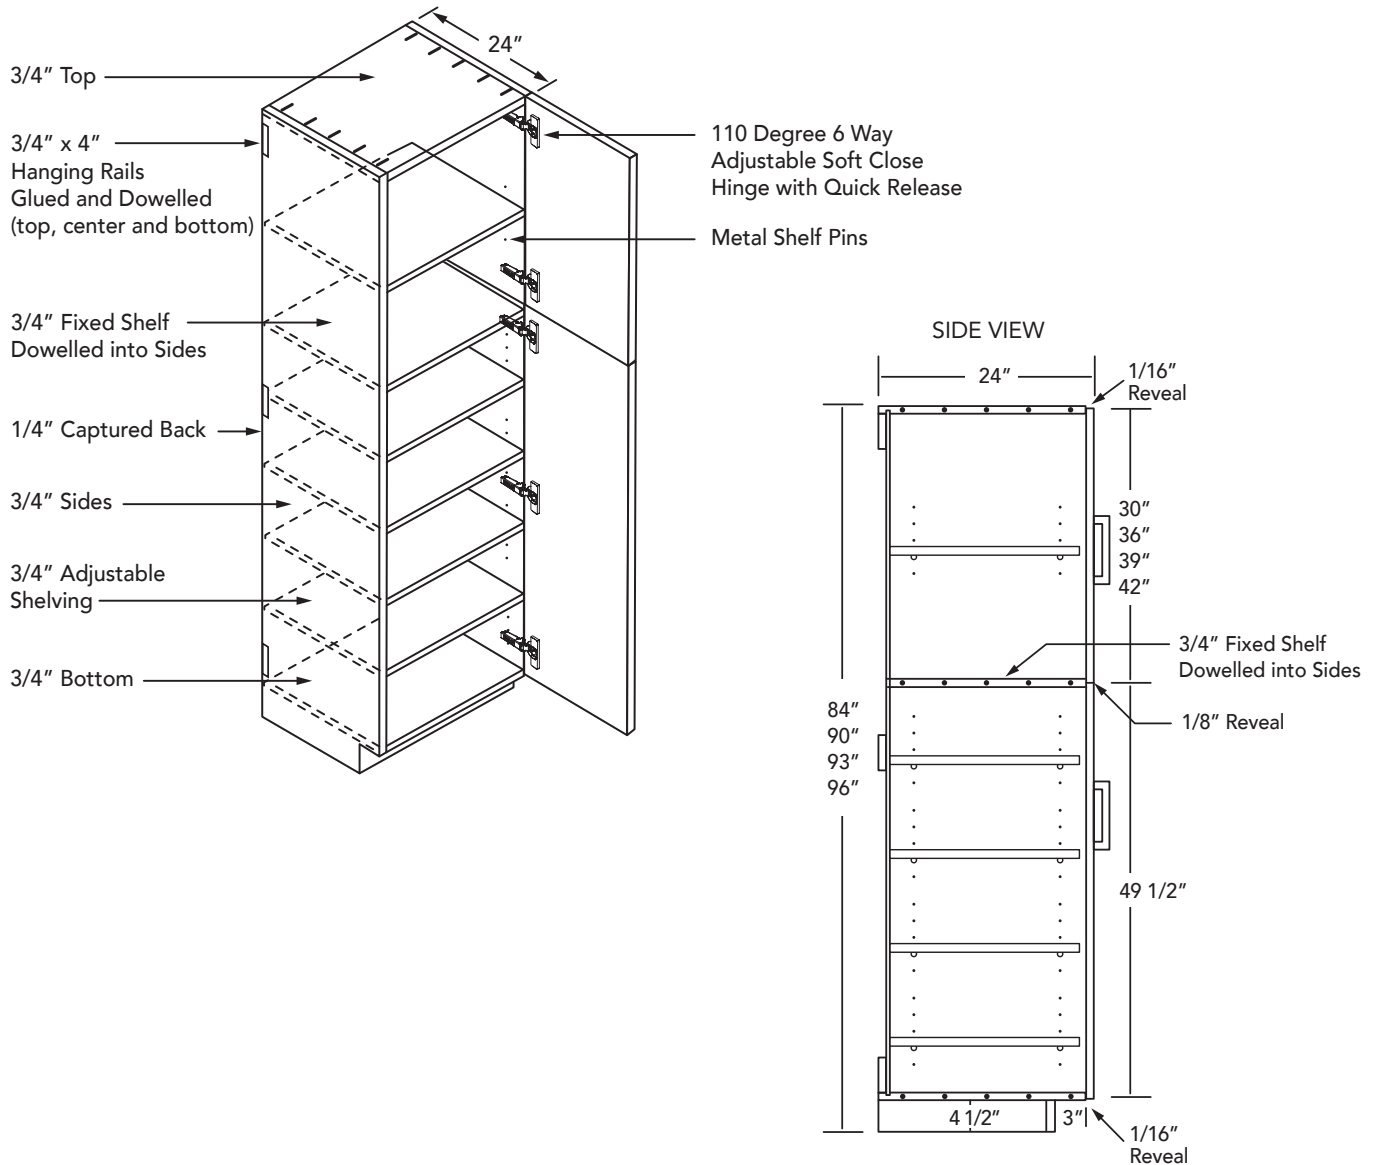

SPECIFICATIONS

Tall Cabinet Construction

- All tall cabinet reveals are 1/16" from the top of the cabinet and 1/16" on all sides and bottoms. 1/8" between abutting door faces.
- Bottom door section standard at 49 1/2" tall with upper wall section at 30", 36", 39" and 42"
- Custom door configuration for tall cabinets available in the "Electra Series" Must have drawing on "custom price quote request"
- **Must specify finished end side of cabinet to be factory applied. Interior of finished ends in the "Electra Series" will be white, same or similar color of the door. If you have a wood grain plywood case or white melamine case and do not want a different color on the finished end side please order an additional 3/4" "Tall Gable End Panel" to be field installed.**
- "Classic Series" Finished ends will have coordinating clear birch plywood or white melamine interiors.
- Top, center and bottom fixed shelves 3/4" dowelled into side panels. All sides 3/4" with 4" x 3/4" hanging rails.