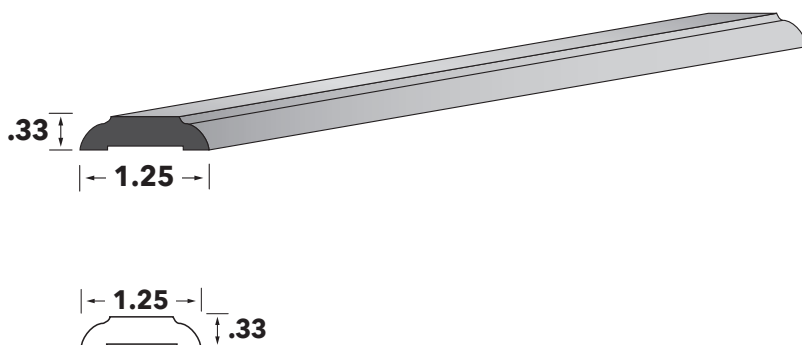

ELECTRA ROMA SERIES MOULDINGS ONLY, BATTEN MOULDING

Please note: all 96" moldings that need to be shipped via FedEx or UPS will incur an additional $150 net charge to the standard freight rate. To avoid this fee, we can cut the 96" molding down to 94" before shipping. Standard truck orders will not incur this fee.

ITEM	DESCRIPTION	PRICE GROUP									
		01	02	03	04	05	06	07	08	09	10
MBML	Batten Moulding 1 1/4" X .33" X 96"	N/A	N/A	N/A	85	N/A	N/A	85	85	N/A	N/A

ELECTRA ROMA SERIES MOULDINGS ONLY, SCRIBE MOULDING

Please note: all 96" moldings that need to be shipped via FedEx or UPS will incur an additional $150 net charge to the standard freight rate. To avoid this fee, we can cut the 96" molding down to 94" before shipping. Standard truck orders will not incur this fee.