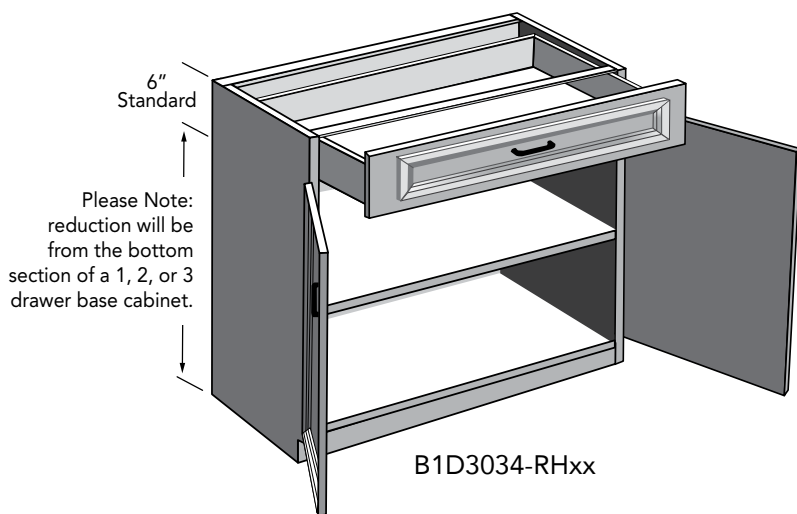

B1D3034-RHxx

CODE	WALL	BASE	VANITY	TALL
RH	$200	$200	$200	$200