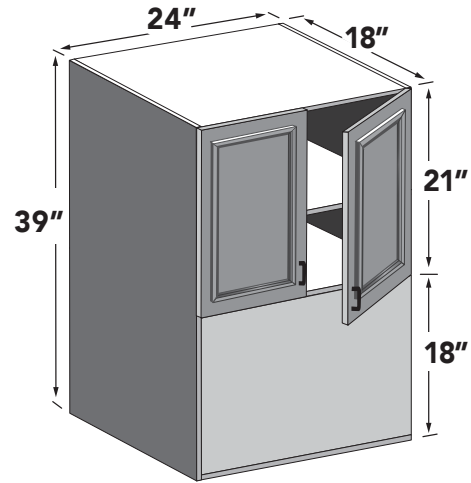

39"H MICROWAVE CABINET

24" wide 39" high wall microwave cabinet with top section 21" high. 18" deep. One (1) adjustable shelf. 3/4" overlay panel to fill void included. Cut-out in field.

ITEM	DESCRIPTION	PRICE GROUP										ADD-ONS			
		01	02	03	04	05	06	07	08	09	10	PLY	GREY FB	SCMD	SCDT
WMC2439	Wall Microwave Cabinet, 24 X 39 X 18	629	650	673	700	729	750	776	802	1034	1180	75	51	N/A	N/A
FE	Finished End	87	90	95	128	98	101	128	128	232	267	N/A	N/A	N/A	N/A

42"H MICROWAVE CABINET

24" wide 42" high wall microwave cabinet with top section 24" high. 18" deep. One (1) adjustable shelf. 3/4" overlay panel to fill void included. Cut-out in field.