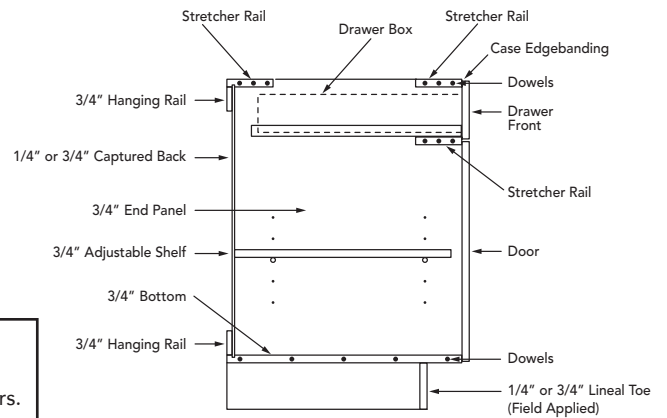

Typical Wall Cabinet

Wall Cabinet Widths:
9" - 24" have one door.
24" - 42" have two doors.

39" & 42" high wall cabinets
have 3 adjustable shelves.

Wall Cabinet Side View

Typical Base or Vanity Cabinet

Base Cabinet Widths:
9" - 24" have one door.
24" - 42" have two doors.

Base Cabinet Side View

Typical Tall Cabinet

Tall Cabinet Side View

SPECIFICATIONS

Wall Cabinet Construction

HEIGHTS	ADJUSTABLE SHELVES
12"	0
15"	0
18"	0
21"	1
24"	1
27"	1
30"	2
36"	2
39"	3
42"	3

Side View of Typical 30" Tall Wall Cabinets