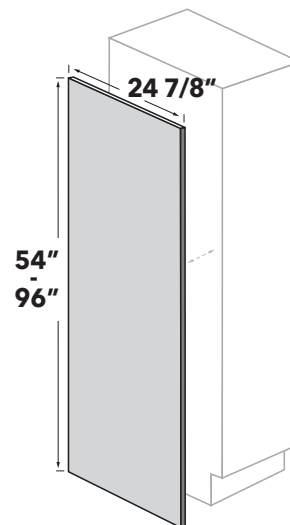

TALL GABLE END PANEL

54" - 96" high gable end panel.
Reduced height and width modifications available at no charge.

*Use TGE54 with TGEU30-42 for 2 piece look for Shaker styles for tall utility/pantry.

*Use TGE84, TGE90, TGE93, TGE96 for full height tall door gable ends for tall utility/pantry.

ITEM	DESCRIPTION	PRICE GROUP									
		01	02	03	04	05	06	07	08	09	10
TGE54	Tall Gable End Panel, 24 7/8 X 53 3/4 X 3/4	$343	$353	$364	$404	$416	$364	$404	$404	$971	$1,171
TGE84	Tall Gable End Panel, 24 7/8 X 84 X 3/4	$534	$550	$566	$628	$647	$567	$628	$628	$1,511	$1,821
TGE90	Tall Gable End Panel, 24 7/8 X 90 X 3/4	$572	$589	$606	$673	$693	$607	$673	$673	$1,619	$1,951
TGE93	Tall Gable End Panel, 24 7/8 X 93 X 3/4	$591	$608	$627	$695	$716	$628	$695	$695	$1,673	$2,016
TGE96	Tall Gable End Panel, 24 7/8 X 96 X 3/4	$610	$628	$647	$717	$739	$648	$717	$717	$1,726	$2,080

TALL GABLE END PANEL

30" - 42" high gable end panel.
Reduced height and width modifications available at no charge.

*Use with TGE54 for 2 piece look for Shaker styles for tall utility/pantry.