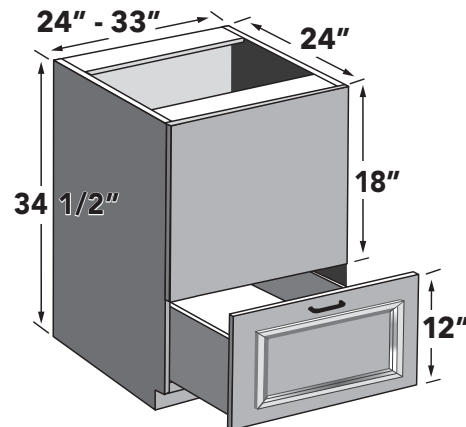

ITEM	DESCRIPTION	PRICE GROUP										ADD-ONS			
		01	02	03	04	05	06	07	08	09	10	PLY	GREY FB	SCMD	SCDT
MBD24-12	Microwave Base With 12" Drawer, 24 X 34 1/2 X 24	516	533	553	574	598	616	637	658	848	968	59	34	94	70
MBD27-12	Microwave Base With 12" Drawer, 27 X 34 1/2 X 24	551	569	590	613	639	658	680	703	906	1034	63	37	94	70
MBD30-12	Microwave Base With 12" Drawer, 30 X 34 1/2 X 24	589	608	631	655	682	703	726	751	968	1105	68	39	94	70
MBD33-12	Microwave Base With 12" Drawer, 33 X 34 1/2 X 24	630	652	675	702	731	752	778	804	1036	1183	72	42	94	70
FE	Finished End	137	142	150	202	155	160	202	202	366	420	N/A	N/A	N/A	N/A