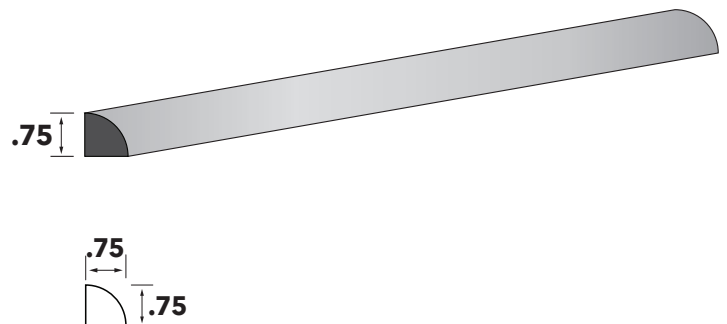

ITEM	DESCRIPTION	PRICE GROUP									
		01	02	03	04	05	06	07	08	09	10
MSHL	Shoe Moulding, 3/4" X 3/4" X 96"	N/A	N/A	N/A	96	N/A	N/A	96	96	N/A	N/A