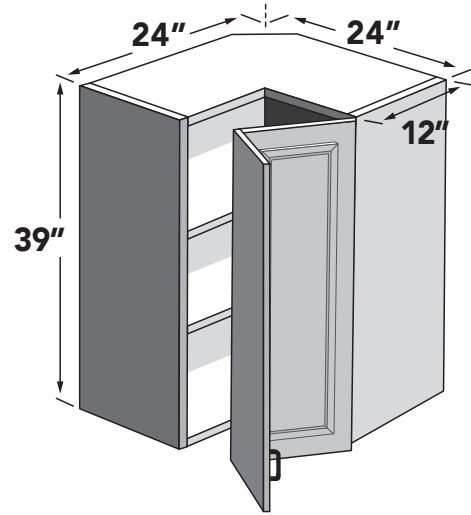

39"H WALL CORNER EASY REACH

24" wide 39" high wall corner easy reach cabinet with two (2) shelves. Specify L or R.

27" wide corner wall cabinets at 15" deep available as a modification in Section 11. Modification code - IDWC15.

ITEM	DESCRIPTION	PRICE GROUP										ADD-ONS			
		01	02	03	04	05	06	07	08	09	10	PLY	GREY FB	SCMD	SCDT
WER2439	Wall Corner Easy Reach, 24 X 39 X 12	639	661	685	712	741	763	789	815	1051	1200	77	51	N/A	N/A
FE	Finished End	87	90	95	128	98	101	128	128	232	267	N/A	N/A	N/A	N/A

42"H WALL CORNER EASY REACH

24" wide 42" high wall corner easy reach cabinet with three (3) shelves. Specify L or R.

27" wide corner wall cabinets at 15" deep available as a modification in Section 11. Modification code - IDWC15.