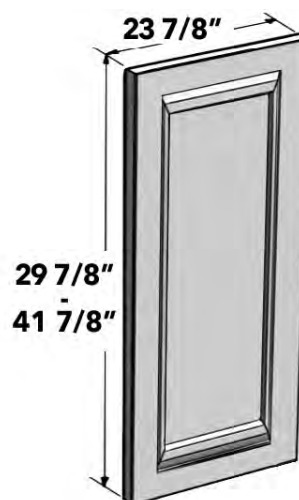

TALL DECORATIVE END UPPER

Decorative end (top door of tall unit). Finished end should be added if using decorative ends.

ITEM	DESCRIPTION	PRICE GROUP									
		01	02	03	04	05	06	07	08	09	10
TDEU30	Tall Decorative End Upper, 23 7/8 X 29 7/8 X 3/4	$183	$188	$194	$215	$222	$194	$304	$311	$518	$624
TDEU36	Tall Decorative End Upper, 23 7/8 X 35 7/8 X 3/4	$220	$226	$233	$258	$266	$233	$365	$373	$622	$749
TDEU39	Tall Decorative End Upper, 23 7/8 X 38 7/8 X 3/4	$238	$245	$252	$280	$288	$253	$395	$404	$673	$812
TDEU42	Tall Decorative End Upper, 23 7/8 X 41 7/8 X 3/4	$256	$264	$272	$301	$310	$272	$425	$435	$725	$874