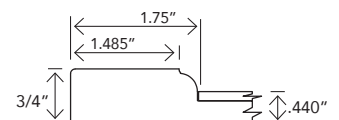

DRAWER B PROFILE

Engineered core is a substrate that's 100% recycled, EPA-CPA certified, CARB II compliant.

Thermofoil is a vinyl membrane that can be melded to a substrate using heat, vacuum, glue, and pressure. The result is a seamless front and front edges, making a durable product that's resistant to chips, scratches, dents, moderate heat, and water damage.