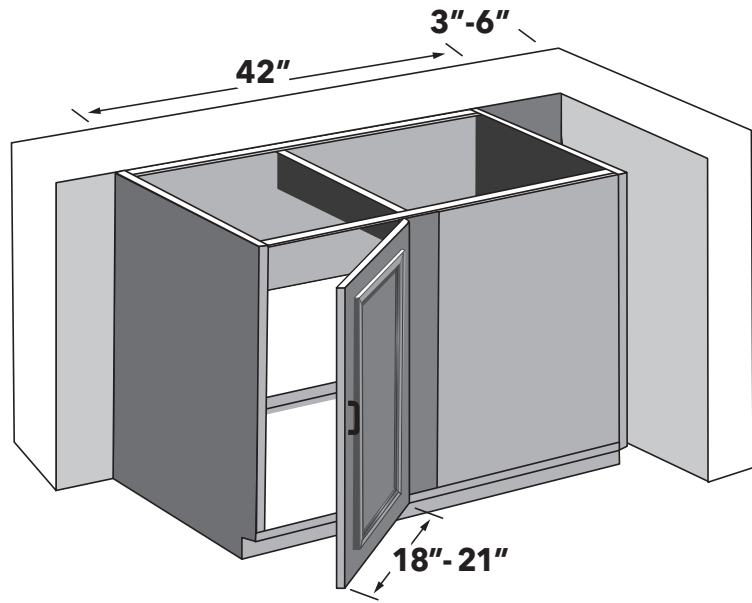

BASE CABINETS

BASE RIGHT (R) BLIND CORNER (36" - 48" openings)

36" - 42" wide base blind corner cabinet with door hinged on the blank (Right) side. Need a minimum of 36" space but not to exceed a maximum of 42" (based on door size selected). Comes with one (1) adjustable shelf. (6" filler panel). 3" - 6" base filler overlay recommended but not included.

Example

*NOTE: 18" door = 3" pull
21" door = 6" pull

ITEM	DESCRIPTION	PRICE GROUP										ADD-ONS			
		01	02	03	04	05	06	07	08	09	10	PLY	GREY FB	SCMD	SCDT
BFHD3634-BBR9	Base Right (R) Blind Corner, 9" Door, 36 X 34 1/2 X 24	634	656	679	706	735	757	783	809	1043	1190	76	45	N/A	N/A
BFHD3934-BBR12	Base Right (R) Blind Corner, 12" Door, 39 X 34 1/2 X 24	668	690	715	743	774	797	824	852	1098	1254	89	52	N/A	N/A
BFHD4234-BBR15	Base Right (R) Blind Corner, 15" Door, 42 X 34 1/2 X 24	704	728	754	784	816	841	869	898	1158	1322	93	54	N/A	N/A
BFHD4234-BBR18	Base Right (R) Blind Corner, 18" Door*, 42 X 34 1/2 X 24	742	767	795	826	860	886	915	946	1220	1393	93	54	N/A	N/A
BFHD4234-BBR21	Base Right (R) Blind Corner, 21" Door*, 42 X 34 1/2 X 24	778	804	834	866	902	929	960	993	1279	1461	93	54	N/A	N/A
FE	Finished End	137	142	150	202	155	160	202	202	366	420	N/A	N/A	N/A	N/A