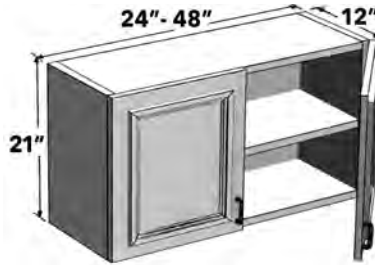

WALL CABINETS

21"H WALL (2) DOORS

24" - 48" wide 21" high 12" deep wall cabinet with two (2) doors and one (1) shelf.

ITEM	DESCRIPTION	PRICE GROUP										ADD-ONS			
		01	02	03	04	05	06	07	08	09	10	PLY	GREY FB	SCMD	SCDT
W2421	Wall Cabinet (2) Door, 24 X 21 X 12	353	365	379	393	410	422	436	451	581	663	42	28	N/A	N/A
W2721	Wall Cabinet (2) Door, 27 X 21 X 12	377	390	404	420	438	451	466	482	621	709	45	30	N/A	N/A
W3021	Wall Cabinet (2) Door, 30 X 21 X 12	403	417	432	449	467	481	497	514	663	757	48	32	N/A	N/A
W3321	Wall Cabinet (2) Door, 33 X 21 X 12	427	442	458	475	495	510	527	545	702	802	51	34	N/A	N/A
W3621	Wall Cabinet (2) Door, 36 X 21 X 12	451	466	483	502	523	539	557	576	742	847	54	36	N/A	N/A
W4821	Wall Cabinet (2) Door, 48 X 21 X 12	574	594	615	640	666	686	709	733	945	1078	69	46	N/A	N/A
FE	Finished End	64	66	69	94	72	74	94	94	169	195	N/A	N/A	N/A	N/A