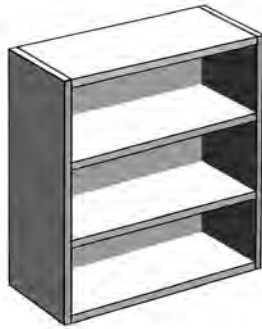

CABINET NO DOOR(S)

- Cabinet includes shelves, drawer boxes, accessories and glides where applicable.
- No doors or drawer fronts will be included.
- Cabinet will have white or wood veneer interiors unless you have selected a glass wall cabinet with finished interiors.
- Can be ordered for any standard cabinet.

Examples:

W3030-ND