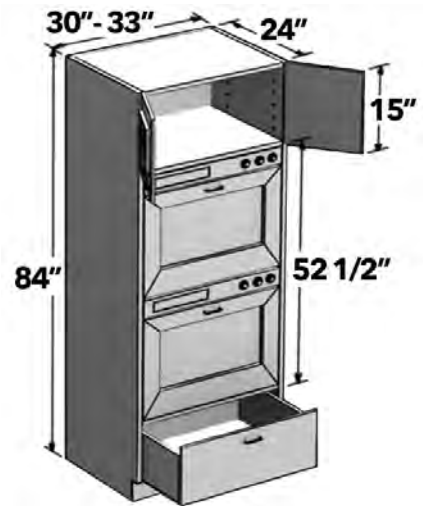

84"H DOUBLE OVEN TALL

30"- 33" wide 84" high double oven tall cabinet with a 15" high upper section of two (2) doors, a mid-section opening of 52 1/2" high. One (1) bottom drawer approximately 12" high. One (1) matching finished overlay (30"- 33"W x 52 1/2"H) included loose. Support shelf not included. Drawer front will match door detail.

ITEM	DESCRIPTION	PRICE GROUP										ADD-ONS			
		01	02	03	04	05	06	07	08	09	10	PLY	GREY FB	SCMD	SCDT
TOD3084	Double Oven Tall, 30 X 84 X 24	1421	1470	1523	1583	1648	1697	1754	1814	2337	2669	212	127	94	70
TOD3384	Double Oven Tall, 33 X 84 X 24	1530	1581	1639	1703	1773	1826	1888	1952	2515	2872	242	145	94	70
FE	Finished End	294	304	321	433	332	343	433	433	784	902	N/A	N/A	N/A	N/A

90"H DOUBLE OVEN TALL

30"- 33" wide 90" high double oven tall cabinet with a 21" high upper section of two (2) doors, a mid-section opening of 52 1/2" high. One (1) bottom drawer approximately 12" high. One (1) matching finished overlay (30"- 33"W x 52 1/2"H) included loose. Support shelf not included. Drawer front will match door detail.

ITEM	DESCRIPTION	PRICE GROUP										ADD-ONS			
		01	02	03	04	05	06	07	08	09	10	PLY	GREY FB	SCMD	SCDT
TOD3090	Double Oven Tall, 30 X 90 X 24	1491	1541	1597	1660	1728	1779	1840	1902	2451	2799	227	136	94	70
TOD3390	Double Oven Tall, 33 X 90 X 24	1603	1658	1718	1785	1859	1914	1979	2046	2636	3010	259	155	94	70
FE	Finished End	314	325	343	463	354	366	463	463	838	964	N/A	N/A	N/A	N/A