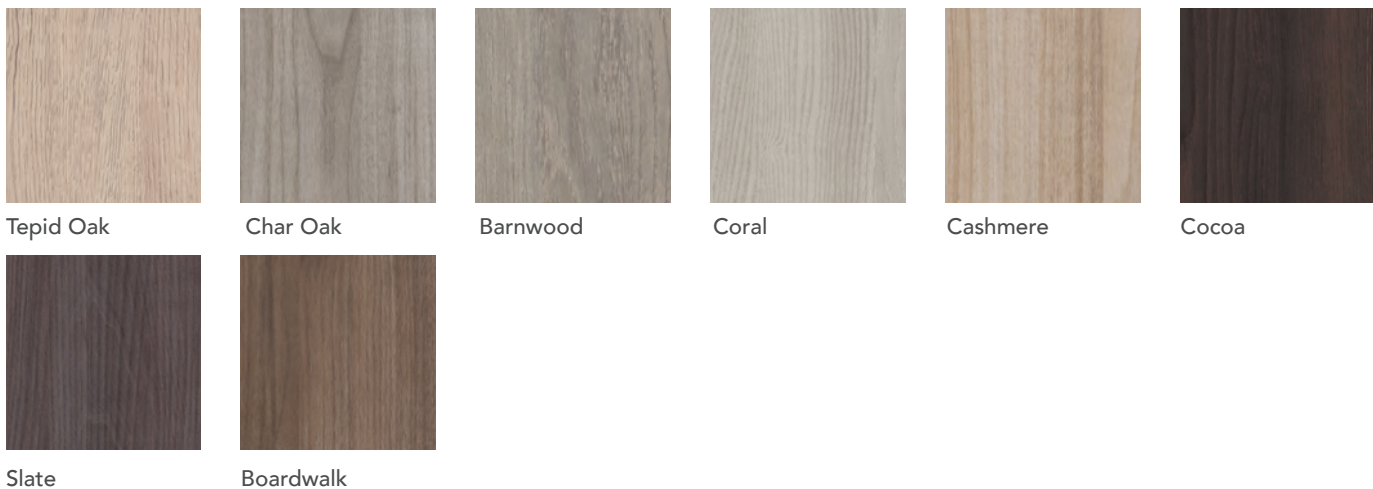

MATERIAL:

Thermofused Melamine Panel

MODEL #:	COLOR
20EC39MB	Tepid Oak
20EC40MB	Char Oak
20EC41MB	Barnwood
20EC42MB	Coral
20EC43MB	Cashmere
20EC44MB	Cocoa
20EC45MB	Slate
20EC46MB	Boardwalk

Thermofused Melamine (TFM) uses a highly technical process of thermally fusing a deco paper printed with high-resolution wood grains or abstract designs. TFM panels are scratch and stain resistant for lasting durability.

The finish is antibacterial treated and eco-friendly.