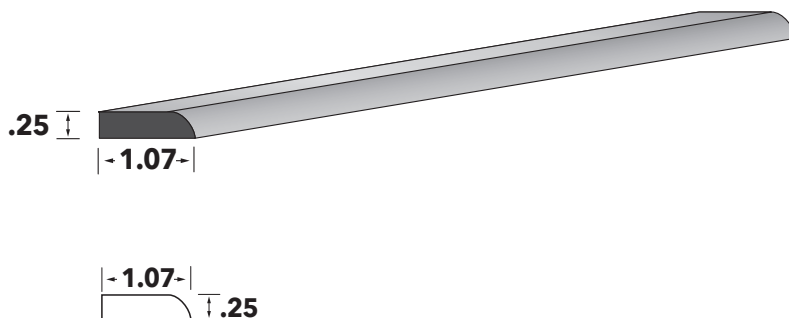

ITEM	DESCRIPTION	PRICE GROUP									
		01	02	03	04	05	06	07	08	09	10
MSML	Scribe Moulding, 1.07" x .25" x 96"	N/A	N/A	N/A	76	N/A	N/A	76	76	N/A	N/A