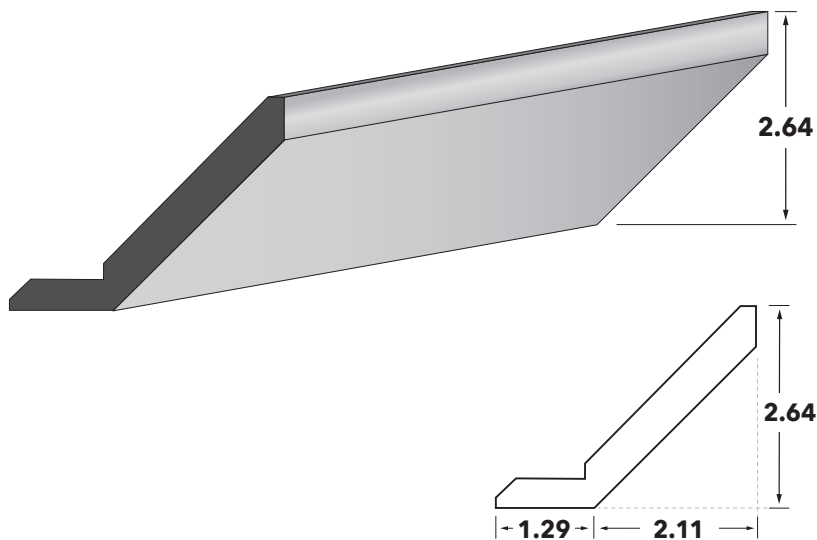

ITEM	DESCRIPTION	PRICE GROUP									
		01	02	03	04	05	06	07	08	09	10
MSCL3	Straight Crown, 2.11" X 2.64" X 96"	N/A	N/A	N/A	210	N/A	N/A	210	210	N/A	N/A