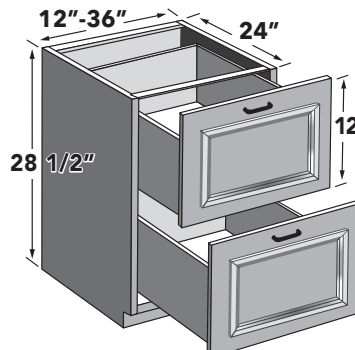

ITEM	DESCRIPTION	PRICE GROUP										ADD-ONS			
		01	02	03	04	05	06	07	08	09	10	PLY	GREY FB	SCMD	SCDT
B2D1228	Base (2) Drawer, 12 X 28 1/2 X 24	417	431	447	464	484	498	515	532	686	783	39	23	188	140
B2D1528	Base (2) Drawer, 15 X 28 1/2 X 24	448	463	480	499	519	535	553	572	737	841	46	27	188	140
B2D1828	Base (2) Drawer, 18 X 28 1/2 X 24	489	505	523	544	566	583	603	623	803	917	49	28	188	140
B2D2128	Base (2) Drawer, 21 X 28 1/2 X 24	521	538	558	580	604	622	643	664	856	978	53	31	188	140
B2D2428	Base (2) Drawer, 24 X 28 1/2 X 24	571	590	611	635	661	681	704	728	938	1071	56	33	188	140
B2D2728	Base (2) Drawer, 27 X 28 1/2 X 24	607	627	650	676	704	725	749	774	998	1140	63	37	188	140
B2D3028	Base (2) Drawer, 30 X 28 1/2 X 24	645	666	691	718	747	770	796	822	1060	1210	68	39	188	140
B2D3328	Base (2) Drawer, 33 X 28 1/2 X 24	682	705	731	760	791	815	842	871	1122	1281	72	42	188	140
B2D3628	Base (2) Drawer, 36 X 28 1/2 X 24	719	743	770	800	833	858	887	917	1182	1349	76	45	188	140
FE	Finished End	137	142	150	202	155	160	202	202	366	420	N/A	N/A	N/A	N/A