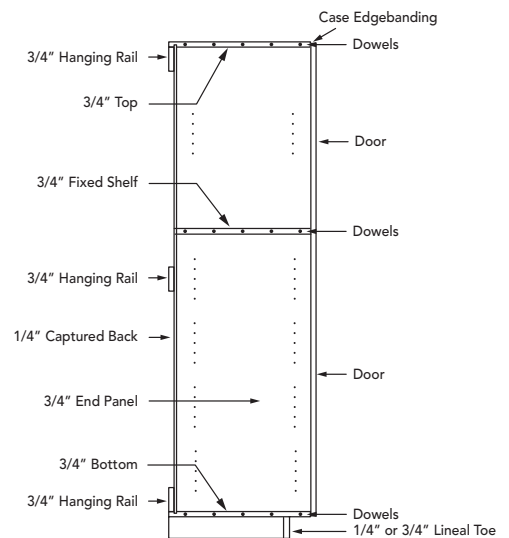

Tall Cabinet Side View