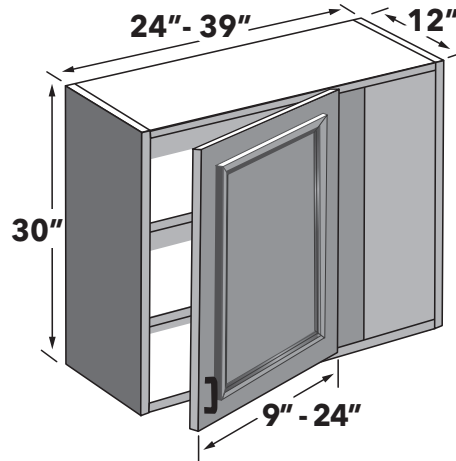

WALL CABINETS

30"H WALL CORNER BLIND RIGHT

24" - 39" wide 30" high wall blind corner cabinet with 9" - 24" door hinged on right. Comes with two (2) adjustable shelves. (6" filler panel).
3" - 6" filler overlay recommended but not included.

NOTE: "P" = pull out 1" minimum from wall.

ITEM	DESCRIPTION	PRICE GROUP										ADD-ONS			
		01	02	03	04	05	06	07	08	09	10	PLY	GREY FB	SCMD	SCDT
W2430-BWR9	Wall Corner Blind Right, 9" Door, 24 X 30 X 12	456	471	488	507	528	544	562	581	749	855	55	37	N/A	N/A
W2430-BWR12P	Wall Corner Blind Right, 12" Door, 24 X 30 X 12	487	504	522	542	565	582	601	622	801	915	58	39	N/A	N/A
W2730-BWR12	Wall Corner Blind Right, 12" Door, 27 X 30 X 12	495	511	530	551	573	591	611	631	813	929	59	40	N/A	N/A
W2730-BWR13	Wall Corner Blind Right, 13 1/2" Door, 27 X 30 X 12	511	529	548	569	593	610	631	652	841	960	61	41	N/A	N/A
W2730-BWR15P	Wall Corner Blind Right, 15" Door, 27 X 30 X 12	516	533	553	574	598	616	637	658	848	968	62	42	N/A	N/A
W3030-BWR15	Wall Corner Blind Right, 15" Door, 30 X 30 X 12	522	539	559	581	605	623	644	666	858	980	63	42	N/A	N/A
W3030-BWR16	Wall Corner Blind Right, 16 1/2" Door, 30 X 30 X 12	526	544	564	586	610	628	650	671	865	988	63	42	N/A	N/A
W3030-BWR18P	Wall Corner Blind Right, 18" Door, 30 X 30 X 12	579	599	620	645	671	691	714	739	952	1087	69	47	N/A	N/A
W3330-BWR18	Wall Corner Blind Right, 18" Door, 33 X 30 X 12	591	611	633	658	685	705	729	754	972	1109	71	48	N/A	N/A
W3330-BWR19	Wall Corner Blind Right, 19 1/2" Door, 33 X 30 X 12	598	619	641	666	694	714	739	764	984	1124	72	48	N/A	N/A
W3330-BWR21P	Wall Corner Blind Right, 21" Door, 33 X 30 X 12	602	622	644	670	697	718	742	767	989	1129	72	48	N/A	N/A
W3630-BWR21	Wall Corner Blind Right, 21" Door, 36 X 30 X 12	617	637	661	686	715	736	761	787	1014	1157	74	50	N/A	N/A
W3930-BWR24S	Wall Corner Blind Right, 24" Door, 39 X 30 X 12	632	653	677	703	732	754	779	806	1038	1186	76	51	N/A	N/A
FE	Finished End	74	76	80	108	83	86	108	108	196	226	N/A	N/A	N/A	N/A