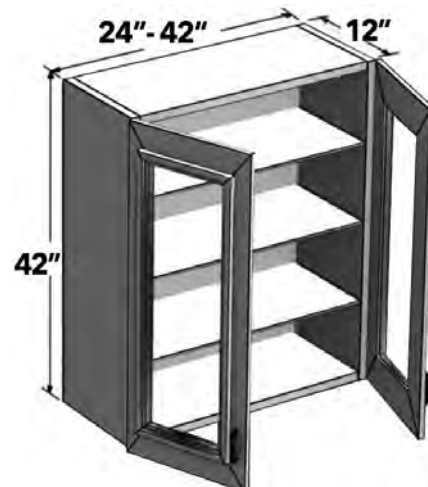

ITEM	DESCRIPTION	PRICE GROUP										ADD-ONS			
		01	02	03	04	05	06	07	08	09	10	PLY	GREY FB	SCMD	SCDT
W2442-GD	Wall (2) Glass Doors, 24 X 42 X 12	N/A	N/A	N/A	1016	N/A	1090	1127	1165	N/A	N/A	110	48	N/A	N/A
W3042-GD	Wall (2) Glass Doors, 30 X 42 X 12	N/A	N/A	N/A	1115	N/A	1196	1236	1278	N/A	N/A	120	55	N/A	N/A
W3642-GD	Wall (2) Glass Doors, 36 X 42 X 12	N/A	N/A	N/A	1231	N/A	1320	1364	1410	N/A	N/A	133	63	N/A	N/A
W4242-GD	Wall (2) Glass Doors, 42 X 42 X 12	N/A	N/A	N/A	1383	N/A	1483	1533	1585	N/A	N/A	149	74	N/A	N/A
FE	Finished End	N/A	N/A	N/A	133	N/A	105	133	133	N/A	N/A	N/A	N/A	N/A	N/A