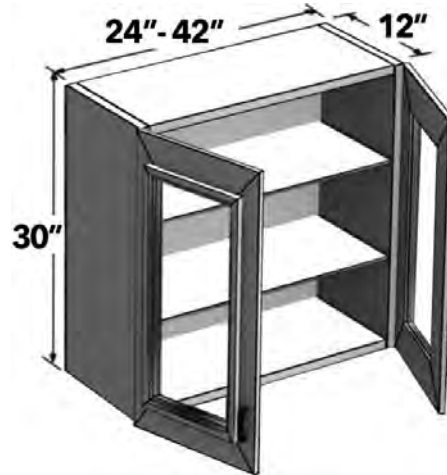

ITEM	DESCRIPTION	PRICE GROUP										ADD-ONS			
		01	02	03	04	05	06	07	08	09	10	PLY	GREY FB	SCMD	SCDT
W2430-GD	Wall (2) Glass Doors, 24 X 30 X12	N/A	N/A	N/A	869	N/A	932	963	996	N/A	N/A	94	37	N/A	N/A
W3030-GD	Wall (2) Glass Doors, 30 X 30 X12	N/A	N/A	N/A	949	N/A	1018	1052	1088	N/A	N/A	102	43	N/A	N/A
W3630-GD	Wall (2) Glass Doors, 36 X 30 X12	N/A	N/A	N/A	1028	N/A	1102	1140	1178	N/A	N/A	111	48	N/A	N/A
W4230-GD	Wall (2) Glass Doors, 42 X 30 X12	N/A	N/A	N/A	1149	N/A	1232	1273	1316	N/A	N/A	124	57	N/A	N/A
FE	Finished End	N/A	N/A	N/A	108	N/A	86	108	108	N/A	N/A	N/A	N/A	N/A	N/A