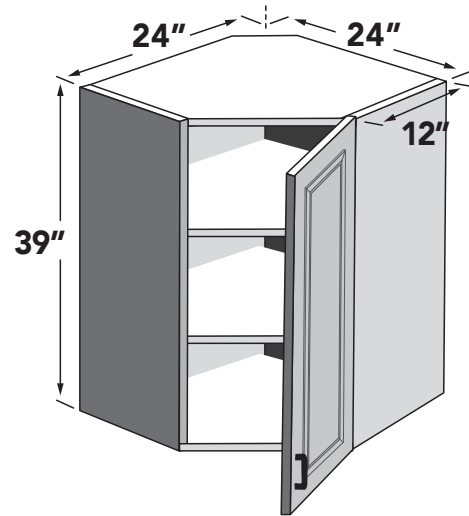

39"H WALL DIAGONAL CORNER

24" wide 39" high wall angled corner cabinet with two (2) adjustable shelves. Specify L or R.

27" wide corner wall cabinets at 15" deep available as a modification in Section 11. Modification code - IDWC15.

ITEM	DESCRIPTION	PRICE GROUP										ADD-ONS			
		01	02	03	04	05	06	07	08	09	10	PLY	GREY FB	SCMD	SCDT
WDC2439	Wall Diagonal Corner, 24 X 39 X 12	534	552	572	594	619	637	659	681	878	1002	64	43	N/A	N/A
FE	Finished End	87	90	95	128	98	101	128	128	232	267	N/A	N/A	N/A	N/A

42"H WALL DIAGONAL CORNER

24" wide 42" high wall angled corner cabinet with three (3) adjustable shelves. Specify L or R.

27" wide corner wall cabinets at 15" deep available as a modification in Section 11. Modification code - IDWC15..