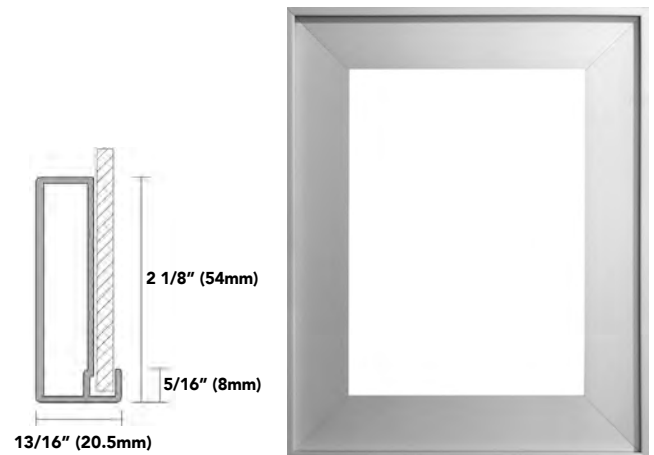

Maximum width & height is 48".
 Minimum width & height is 5.5".
 Maximum square footage is 8 sq. ft.

Aluminum Doors EAF002

ITEM	Description	PRICE
EAF002-CGNA3	Clear Glass on Natural Aluminum 0 - 3 sq. ft.	\$789
EAF002-CGNA6	Clear Glass on Natural Aluminum 3.01 - 6 sq. ft.	\$1,096
EAF002-CGNA9	Clear Glass on Natural Aluminum 6.01 - 9 sq. ft.	\$1,402
EAF002-SGNA3	Satin Glass on Natural Aluminum 0 - 3 sq. ft.	\$895
EAF002-SGNA6	Satin Glass on Natural Aluminum 3.01 - 6 sq. ft.	\$1,308
EAF002-SGNA9	Satin Glass on Natural Aluminum 6.01 - 9 sq. ft.	\$1,721
EAF002-CGBS3	Clear Glass on Brushed Stainless 0 - 3 sq. ft.	\$894
EAF002-CGBS6	Clear Glass on Brushed Stainless 3.01 - 6 sq. ft.	\$1,227
EAF002-CGBS9	Clear Glass on Brushed Stainless 6.01 - 9 sq. ft.	\$1,559
EAF002-SGBS3	Satin Glass on Brushed Stainless 0 - 3 sq. ft.	\$1,000
EAF002-SGBS6	Satin Glass on Brushed Stainless 3.01 - 6 sq. ft.	\$1,439
EAF002-SGBS9	Satin Glass on Brushed Stainless 6.01 - 9 sq. ft.	\$1,878