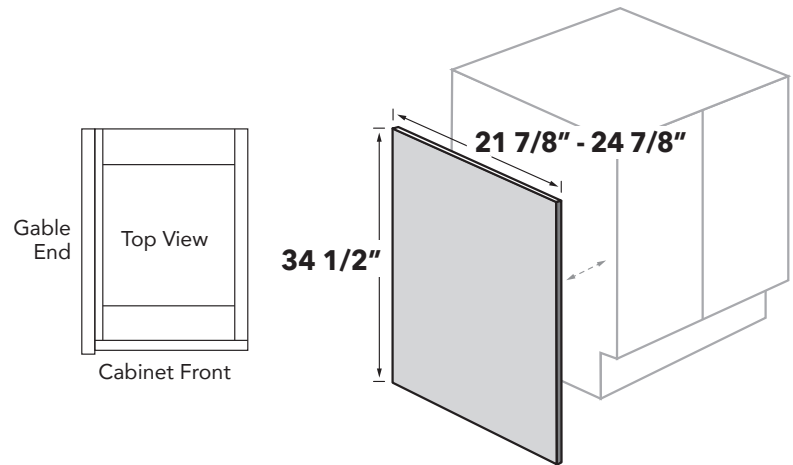

BASE & VANITY GABLE END PANEL

21 7/8" - 24 7/8" wide gable end panel.
Reduced height and width modifications available at no charge.

ITEM	DESCRIPTION	PRICE GROUP									
		01	02	03	04	05	06	07	08	09	10
BGE24	Base Gable End Panel, 24 7/8 X 34 1/2 X 3/4	$219	$226	$233	$258	$266	$233	$258	$258	$621	$748
VBGE21	Vanity Gable End Panel 21 7/8 X 34 1/2 X 3/4	$193	$199	$205	$227	$234	$205	$227	$227	$547	$659