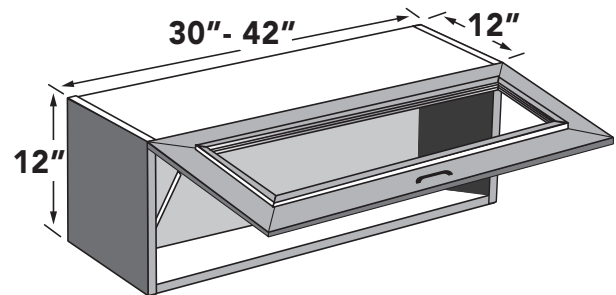

12"H WALL LIFT UP CABINET (GLASS DOOR)

30" - 42" wide 12" high wall stay-lift cabinet.
NO adjustable shelves.
Matching interior may have different sheen.
Specify L or R. (NO GLASS).

Available for Roma and Classic Series only.

Custom Aluminum Frame Cabinet Doors are available in Section 11 for all other series cabinets.

ITEM	DESCRIPTION	PRICE GROUP										ADD-ONS			
		01	02	03	04	05	06	07	08	09	10	PLY	GREY FB	SCMD	SCDT
WLU3012-GD	Wall Lift Up (1) Glass Door, 30 X 12 X 12	N/A	N/A	N/A	943	N/A	1011	1045	1080	N/A	N/A	102	24	N/A	N/A
WLU3612-GD	Wall Lift Up (1) Glass Door, 36 X 12 X 12	N/A	N/A	N/A	974	N/A	1045	1080	1117	N/A	N/A	105	27	N/A	N/A
WLU3912-GD	Wall Lift Up (1) Glass Door, 39 X 12 X 12	N/A	N/A	N/A	993	N/A	1064	1100	1138	N/A	N/A	107	28	N/A	N/A
WLU4212-GD	Wall Lift Up (1) Glass Door, 42 X 12 X 12	N/A	N/A	N/A	1025	N/A	1099	1136	1174	N/A	N/A	110	30	N/A	N/A
FE	Finished End	N/A	N/A	N/A	94	N/A	74	94	94	N/A	N/A	N/A	N/A	N/A	N/A

15"H WALL LIFT UP CABINET (GLASS DOOR)

30" - 42" wide 15" high wall stay-lift cabinet.
NO adjustable shelves.
Matching interior may have different sheen.
Specify L or R. (NO GLASS).

Available for Roma and Classic Series only.

Custom Aluminum Frame Cabinet Doors are available in Section 11 for all other series cabinets.