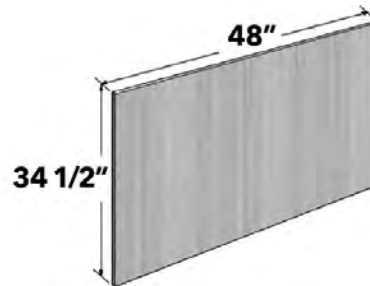

ITEM	DESCRIPTION	PRICE GROUP									
		01	02	03	04	05	06	07	08	09	10
FP4834	Island Back Panel, 48 X 34 1/2 X 3/4 Cross Grain	$279	$287	$296	$328	$338	$296	$328	$328	$989	$1,094