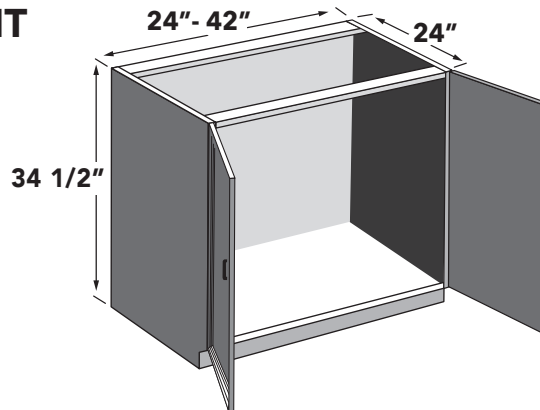

ITEM	DESCRIPTION	PRICE GROUP										ADD-ONS			
		01	02	03	04	05	06	07	08	09	10	PLY	GREY FB	SCMD	SCDT
BFSC2434S	Base Full Height Sink Cabinet, 1 Door 24 X 34 1/2 X 24	429	444	460	478	498	513	530	548	706	806	59	34	N/A	N/A
BFSC2434	Base Full Height Sink Cabinet, 2 Doors 24 X 34 1/2 X 24	439	454	470	489	509	524	542	560	722	824	59	34	N/A	N/A
BFSC2734	Base Full Height Sink Cabinet, 2 Doors 27 X 34 1/2 X 24	470	486	503	523	545	561	580	599	773	882	63	37	N/A	N/A
BFSC3034	Base Full Height Sink Cabinet, 2 Doors 30 X 34 1/2 X 24	501	518	537	558	581	598	618	639	823	940	68	39	N/A	N/A
BFSC3334	Base Full Height Sink Cabinet, 2 Doors 33 X 34 1/2 X 24	532	550	570	592	616	635	656	678	874	998	72	42	N/A	N/A
BFSC3634	Base Full Height Sink Cabinet, 2 Doors 36 X 34 1/2 X 24	563	582	603	627	652	672	694	718	925	1056	76	45	N/A	N/A
BFSC3934	Base Full Height Sink Cabinet, 2 Doors 39 X 34 1/2 X 24	592	612	635	659	687	707	731	756	974	1112	89	52	N/A	N/A
BFSC4234	Base Full Height Sink Cabinet, 2 Doors 42 X 34 1/2 X 24	623	644	668	694	723	744	769	795	1025	1170	93	54	N/A	N/A
FE	Finished End	137	142	150	202	155	160	202	202	366	420	N/A	N/A	N/A	N/A