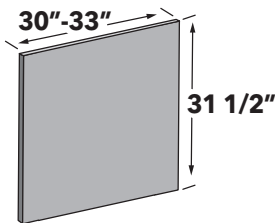

Filler panel included.