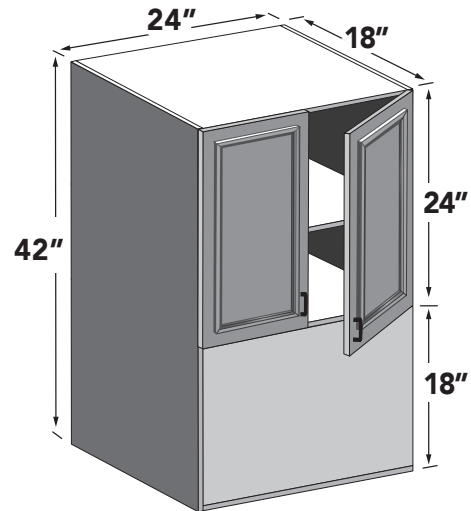

ITEM	DESCRIPTION	PRICE GROUP										ADD-ONS			
		01	02	03	04	05	06	07	08	09	10	PLY	GREY FB	SCMD	SCDT
WMC2442	Wall Microwave Cabinet, 24 X 42 X 18	653	675	699	727	757	779	805	833	1073	1225	78	53	N/A	N/A
FE	Finished End	90	93	99	133	102	105	133	133	241	277	N/A	N/A	N/A	N/A