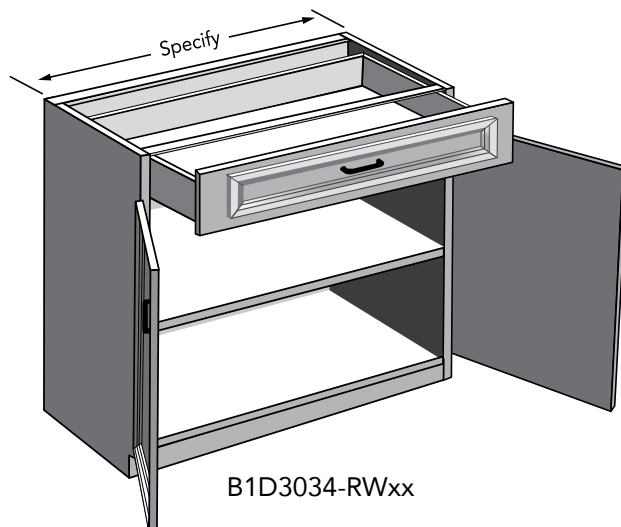

REDUCED WIDTH

- Only available in "Electra Series".
- Use next standard size cabinet **larger** than the requested size.
- Minimum width of cabinet without a drawer is 6"
- Minimum width of cabinet with a drawer and glides is 7".
- Some cabinets may not be able to be modified.
- Corner cabinets excluded. Custom quote only.
- Specify width after code, i.e. B1D3034-RW29
- Reduce width in increments of 1/4". i.e. W3030-RW29.75.
- Depending on size of stiles and rails, modification can lead to slab doors and drawer fronts.

Examples:

CODE	WALL	BASE	VANITY	TALL
RW	$200	$200	$200	$200