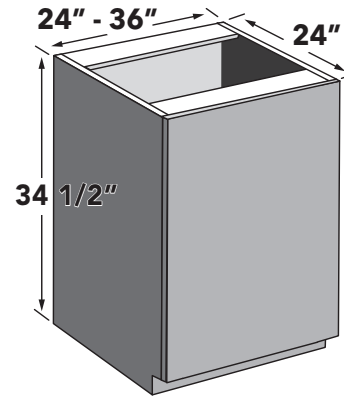

BASE OVEN CABINET NO DRAWER

Base oven cabinet with no drawer.
3/4" overlay panel to fill void included.
Cut-out in field.

ITEM	DESCRIPTION	PRICE GROUP										ADD-ONS			
		01	02	03	04	05	06	07	08	09	10	PLY	GREY FB	SCMD	SCDT
BOC24	Base Oven Cabinet No Drawer, 24 X 34 1/2 X 24	465	480	498	517	538	555	573	593	764	872	59	34	N/A	N/A
BOC27	Base Oven Cabinet No Drawer, 27 X 34 1/2 X 24	494	511	529	550	573	590	610	630	812	928	63	37	N/A	N/A
BOC30	Base Oven Cabinet No Drawer, 30 X 34 1/2 X 24	525	543	563	585	609	627	648	670	863	986	68	39	N/A	N/A
BOC33	Base Oven Cabinet No Drawer, 33 X 34 1/2 X 24	559	578	599	622	648	667	690	713	919	1049	72	42	N/A	N/A
BOC36	Base Oven Cabinet No Drawer, 36 X 34 1/2 X 24	594	614	636	661	688	709	733	758	976	1115	76	45	N/A	N/A
FE	Finished End	137	142	150	202	155	160	202	202	366	420	N/A	N/A	N/A	N/A

DESK CABINET BASE ONE (1) DRAWER (1) DOOR

12" - 24" base cabinet with one (1) 6" drawer,
one (1) door hinged on (L or R),
one (1) adjustable shelf. 4 1/2" toe kick.
Specify L or R.