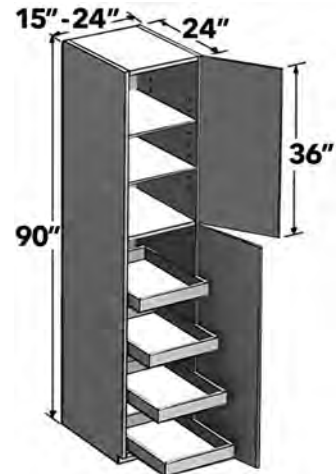

TALL CABINETS

90"H TALL (4) ROLLOUT TRAYS

15" - 24" wide 90" high tall utility cabinet with two (2) doors, one (1) fixed shelf, two (2) adjustable shelf and four (4) rollout trays. Specify L or R.

ITEM	DESCRIPTION	PRICE GROUP										ADD-ONS			
		01	02	03	04	05	06	07	08	09	10	PLY	GREY FB	SCMD	SCDT
TU1590-4ROT	Tall (2) Door (4) Rollout Tray, 15 X 90 X 24	1305	1349	1398	1453	1513	1558	1611	1665	2146	2450	142	85	375	281
TU1890-4ROT	Tall (2) Door (4) Rollout Tray, 18 X 90 X 24	1412	1460	1513	1572	1637	1686	1743	1801	2322	2651	158	95	375	281
TU2190-4ROT	Tall (2) Door (4) Rollout Tray, 21 X 90 X 24	1519	1570	1627	1691	1761	1813	1874	1938	2497	2851	174	104	375	281
TU2490S-4ROT	Tall (2) Door (4) Rollout Tray, 24 X 90 X 24	1630	1685	1746	1815	1890	1946	2012	2080	2680	3060	191	114	375	281
FE	Finished End	314	325	343	463	354	366	463	463	838	964	N/A	N/A	N/A	N/A

90"H TALL (4) ROLLOUT TRAYS

24" - 36" wide 90" high tall utility cabinet with four (4) doors, one (1) fixed shelf, two (2) adjustable shelf and four (4) rollout trays.