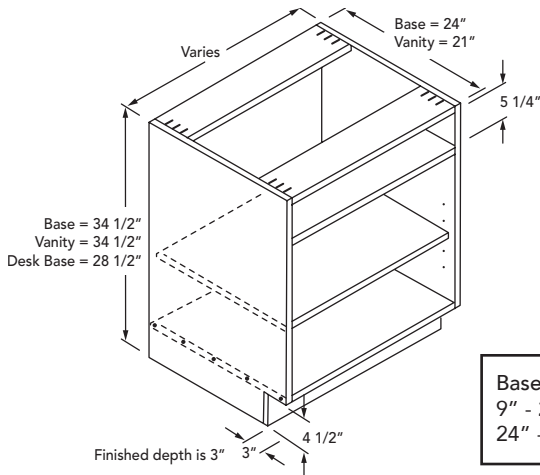

Soft Close Dual Metal Drawer Box

- Dual sided metal box
- 5/8" melamine grey bottom and back
- 75lb weight rating
- Concealed full extension soft closing glides

SPECIFICATIONS

General Cabinetry Construction

Typical Wall Cabinet

Wall Cabinet Widths:
9" - 24" have one door.
24" - 42" have two doors.

39" & 42" high wall cabinets
have 3 adjustable shelves.

Wall Cabinet Side View

Typical Base or Vanity Cabinet

Base Cabinet Widths:
9" - 24" have one door.
24" - 42" have two doors.

Base Cabinet Side View

Typical Tall Cabinet

Tall Cabinet Side View

SPECIFICATIONS

Wall Cabinet Construction

HEIGHTS	ADJUSTABLE SHELVES
12"	0
15"	0
18"	0
21"	1
24"	1
27"	1
30"	2
36"	2
39"	3
42"	3

Side View of Typical 30" Tall Wall Cabinets