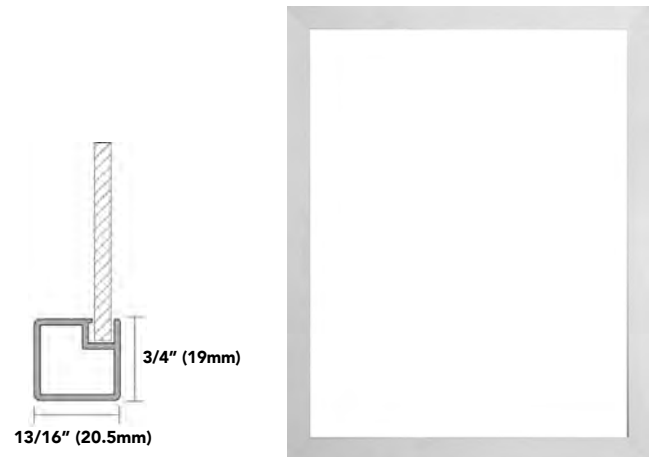

- Price is per door, based on square foot range.
- Price includes glass.
- Handle holes cannot be drilled through glass on site.
- Hardware not included.
- Price is added to overall cabinet price.
- Square foot is $L \times W \div 144$. i.e. $W2130 = 21 \times 30 \div 144 = 4.375$ sq. ft.
- Price each door individually. i.e. $W4230$ would equal 2 doors at 4.375 sq ft each.
- Additional glass and frame color options available by custom price quote request.
- Specify aluminum door item number on 2020 order form or Excel order form to be applied to the cabinet desired.

Aluminum Doors EAF001

ITEM	Description	PRICE
EAF001-CGNA3	Clear Glass on Natural Aluminum 0 - 3 sq. ft.	$653
EAF001-CGNA6	Clear Glass on Natural Aluminum 3.01 - 6 sq. ft.	$926
EAF001-CGNA9	Clear Glass on Natural Aluminum 6.01 - 9 sq. ft.	$1,199
EAF001-SGNA3	Satin Glass on Natural Aluminum 0 - 3 sq. ft.	$760
EAF001-SGNA6	Satin Glass on Natural Aluminum 3.01 - 6 sq. ft.	$1,148
EAF001-SGNA9	Satin Glass on Natural Aluminum 6.01 - 9 sq. ft.	$1,517
EAF001-CGBS3	Clear Glass on Brushed Stainless 0 - 3 sq. ft.	$847
EAF001-CGBS6	Clear Glass on Brushed Stainless 3.01 - 6 sq. ft.	$1,248
EAF001-CGBS9	Clear Glass on Brushed Stainless 6.01 - 9 sq. ft.	$1,649
EAF001-SGBS3	Satin Glass on Brushed Stainless 0 - 3 sq. ft.	$739
EAF001-SGBS6	Satin Glass on Brushed Stainless 3.01 - 6 sq. ft.	$1,036
EAF001-SGBS9	Satin Glass on Brushed Stainless 6.01 - 9 sq. ft.	$1,330

Maximum width & height is 48".
Minimum width & height is 5.5".
Maximum square footage is 8 sq. ft.

Aluminum Doors EAF002

ITEM	Description	PRICE
EAF002-CGNA3	Clear Glass on Natural Aluminum 0 - 3 sq. ft.	$789
EAF002-CGNA6	Clear Glass on Natural Aluminum 3.01 - 6 sq. ft.	$1,096
EAF002-CGNA9	Clear Glass on Natural Aluminum 6.01 - 9 sq. ft.	$1,402
EAF002-SGNA3	Satin Glass on Natural Aluminum 0 - 3 sq. ft.	$895
EAF002-SGNA6	Satin Glass on Natural Aluminum 3.01 - 6 sq. ft.	$1,308
EAF002-SGNA9	Satin Glass on Natural Aluminum 6.01 - 9 sq. ft.	$1,721
EAF002-CGBS3	Clear Glass on Brushed Stainless 0 - 3 sq. ft.	$894
EAF002-CGBS6	Clear Glass on Brushed Stainless 3.01 - 6 sq. ft.	$1,227
EAF002-CGBS9	Clear Glass on Brushed Stainless 6.01 - 9 sq. ft.	$1,559
EAF002-SGBS3	Satin Glass on Brushed Stainless 0 - 3 sq. ft.	$1,000
EAF002-SGBS6	Satin Glass on Brushed Stainless 3.01 - 6 sq. ft.	$1,439
EAF002-SGBS9	Satin Glass on Brushed Stainless 6.01 - 9 sq. ft.	$1,878