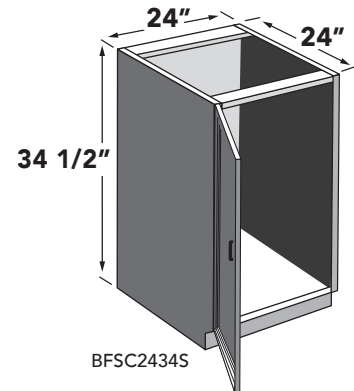

BASE SINK FULL HEIGHT (1) DOOR or (2) DOORS

24" - 42" full height door sink base cabinet with one (1) door or two (2) full height doors. Specify L or R for single door.

ITEM	DESCRIPTION	PRICE GROUP										ADD-ONS			
		01	02	03	04	05	06	07	08	09	10	PLY	GREY FB	SCMD	SCDT
BFSC2434S	Base Full Height Sink Cabinet, 1 Door 24 X 34 1/2 X 24	429	444	460	478	498	513	530	548	706	806	59	34	N/A	N/A
BFSC2434	Base Full Height Sink Cabinet, 2 Doors 24 X 34 1/2 X 24	439	454	470	489	509	524	542	560	722	824	59	34	N/A	N/A
BFSC2734	Base Full Height Sink Cabinet, 2 Doors 27 X 34 1/2 X 24	470	486	503	523	545	561	580	599	773	882	63	37	N/A	N/A
BFSC3034	Base Full Height Sink Cabinet, 2 Doors 30 X 34 1/2 X 24	501	518	537	558	581	598	618	639	823	940	68	39	N/A	N/A
BFSC3334	Base Full Height Sink Cabinet, 2 Doors 33 X 34 1/2 X 24	532	550	570	592	616	635	656	678	874	998	72	42	N/A	N/A
BFSC3634	Base Full Height Sink Cabinet, 2 Doors 36 X 34 1/2 X 24	563	582	603	627	652	672	694	718	925	1056	76	45	N/A	N/A
BFSC3934	Base Full Height Sink Cabinet, 2 Doors 39 X 34 1/2 X 24	592	612	635	659	687	707	731	756	974	1112	89	52	N/A	N/A
BFSC4234	Base Full Height Sink Cabinet, 2 Doors 42 X 34 1/2 X 24	623	644	668	694	723	744	769	795	1025	1170	93	54	N/A	N/A
FE	Finished End	137	142	150	202	155	160	202	202	366	420	N/A	N/A	N/A	N/A