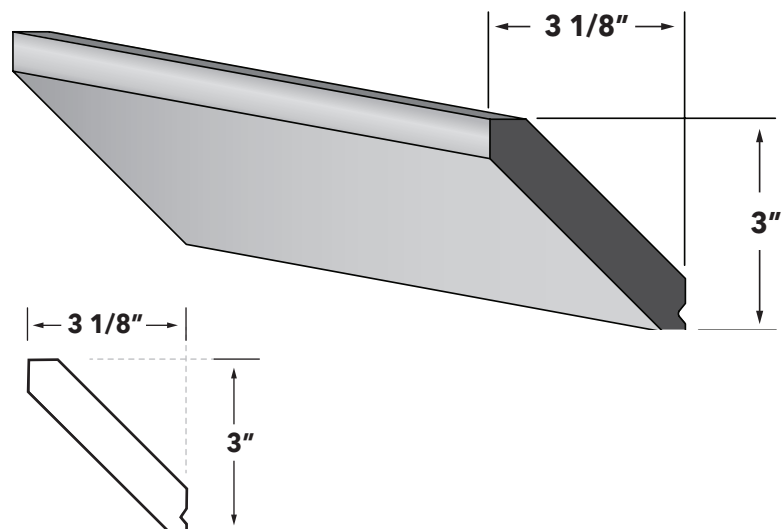

ITEM	DESCRIPTION	PRICE GROUP									
		01	02	03	04	05	06	07	08	09	10
MCS4	Large Shaker Crown, 3 1/8 X 3 X 96	N/A	N/A	N/A	N/A	N/A	237	N/A	N/A	N/A	N/A