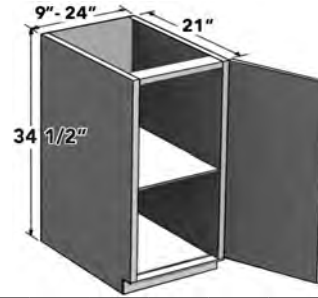

VANITY BASE FULL HEIGHT (1) DOOR

9" - 24" full height door vanity base cabinet with one (1) full height door, one (1) adjustable shelf. Specify L or R.

ITEM	DESCRIPTION	PRICE GROUP										ADD-ONS			
		01	02	03	04	05	06	07	08	09	10	PLY	GREY FB	SCMD	SCDT
VBF934	Vanity Base Full Height (1) Door, 9 X 34 1/2 X 21	287	296	307	319	332	342	354	366	471	538	34	20	N/A	N/A
VBF1234	Vanity Base Full Height (1) Door, 12 X 34 1/2 X 21	327	338	350	364	379	391	404	417	538	614	39	23	N/A	N/A
VBF1334	Vanity Base Full Height (1) Door, 13 1/2 X 34 1/2 X 21	354	366	379	394	410	423	437	452	582	665	42	25	N/A	N/A
VBF1534	Vanity Base Full Height (1) Door, 15 X 34 1/2 X 21	380	392	407	423	440	453	469	484	624	713	46	27	N/A	N/A
VBF1634	Vanity Base Full Height (1) Door, 16 1/2 X 34 1/2 X 21	401	415	430	447	465	479	495	512	660	753	48	28	N/A	N/A
VBF1834	Vanity Base Full Height (1) Door, 18 X 34 1/2 X 21	407	420	436	453	471	485	502	519	669	763	49	28	N/A	N/A
VBF1934	Vanity Base Full Height (1) Door, 19 1/2 X 34 1/2 X 21	420	434	450	468	487	501	518	536	691	789	50	29	N/A	N/A
VBF2134	Vanity Base Full Height (1) Door, 21 X 34 1/2 X 21	439	454	470	489	509	524	542	560	722	824	53	31	N/A	N/A
VBF2434S	Vanity Base Full Height (1) Door, 24 X 34 1/2 X 21	464	480	498	517	538	554	573	593	764	872	56	33	N/A	N/A
FE	Finished End	120	124	131	177	136	140	177	177	321	369	N/A	N/A	N/A	N/A

VANITY BASE FULL HEIGHT (2) DOORS

24" - 42" full height door vanity base cabinet with two (2) full height doors, one (1) adjustable shelf.