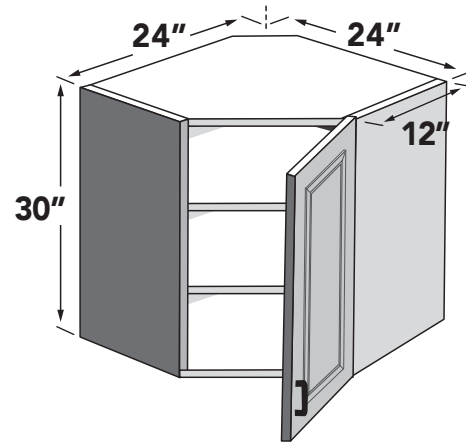

WALL CABINETS

30"H WALL DIAGONAL CORNER

24" wide 30" high wall angled corner cabinet with two (2) adjustable shelves. Specify L or R.

27" wide corner wall cabinets at 15" deep available as a modification in Section 11. Modification code - IDWC15.

ITEM	DESCRIPTION	PRICE GROUP										ADD-ONS			
		01	02	03	04	05	06	07	08	09	10	PLY	GREY FB	SCMD	SCDT
WDC2430	Wall Diagonal Corner, 24 X 30 X 12	475	491	509	529	551	567	586	606	781	892	57	38	N/A	N/A
FE	Finished End	74	76	80	108	83	86	108	108	196	226	N/A	N/A	N/A	N/A

36"H WALL DIAGONAL CORNER

24" wide 36" high wall angled corner cabinet with two (2) adjustable shelves. Specify L or R.

27" wide corner wall cabinets at 15" deep available as a modification in Section 11. Modification code - IDWC15.