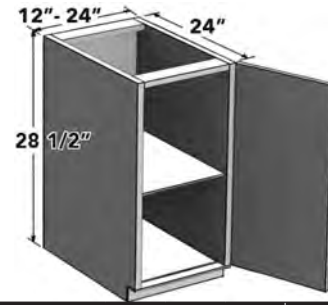

DESK CABINET BASE FULL HEIGHT (1) DOOR

12" - 24" full height door base cabinet with one (1) full height door hinged on (L or R), one (1) adjustable shelf. Specify L or R. 4 1/2" toe kick.

ITEM	DESCRIPTION	PRICE GROUP										ADD-ONS			
		01	02	03	04	05	06	07	08	09	10	PLY	GREY FB	SCMD	SCDT
BF1228	Base Full Height (1) Door, 12 X 28 1/2 X 24	294	304	315	328	341	351	363	376	484	553	39	23	N/A	N/A
BF1328	Base Full Height (1) Door, 13 1/2 X 28 1/2 X 24	319	329	341	355	369	380	393	407	524	598	42	25	N/A	N/A
BF1528	Base Full Height (1) Door, 15 X 28 1/2 X 24	342	353	366	380	396	408	422	436	562	641	46	27	N/A	N/A
BF1628	Base Full Height (1) Door, 16 1/2 X 28 1/2 X 24	361	373	387	402	419	431	446	461	594	678	48	28	N/A	N/A
BF1828	Base Full Height (1) Door, 18 X 28 1/2 X 24	366	378	392	407	424	437	452	467	602	687	49	28	N/A	N/A
BF1928	Base Full Height (1) Door, 19 1/2 X 28 1/2 X 24	378	391	405	421	438	451	467	482	622	710	50	29	N/A	N/A
BF2128	Base Full Height (1) Door, 21 X 28 1/2 X 24	395	408	423	440	458	472	487	504	649	742	53	31	N/A	N/A
BF2428S	Base Full Height (1) Door, 24 X 28 1/2 X 24	418	432	448	465	485	499	516	533	687	785	56	33	N/A	N/A
FE	Finished End	137	142	150	202	155	160	202	202	366	420	N/A	N/A	N/A	N/A

DESK CABINET BASE FULL HEIGHT (2) DOORS

24" - 42" full height door base cabinet with two (2) full height doors, one (1) adjustable shelf. 4 1/2" toe kick.