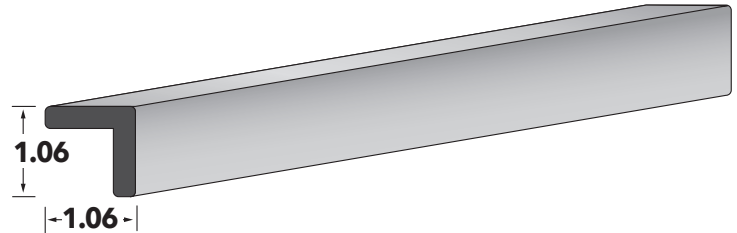

ELECTRA ROMA SERIES MOULDINGS ONLY, OUTSIDE CORNER MOULDING

Please note: all 96" moldings that need to be shipped via FedEx or UPS will incur an additional $150 net charge to the standard freight rate. To avoid this fee, we can cut the 96" molding down to 94" before shipping. Standard truck orders will not incur this fee.

ITEM	DESCRIPTION	PRICE GROUP									
		01	02	03	04	05	06	07	08	09	10
MOCL	Outside Corner Moulding 1.06" X 1.06" X 96"	N/A	N/A	N/A	143	N/A	N/A	143	143	N/A	N/A