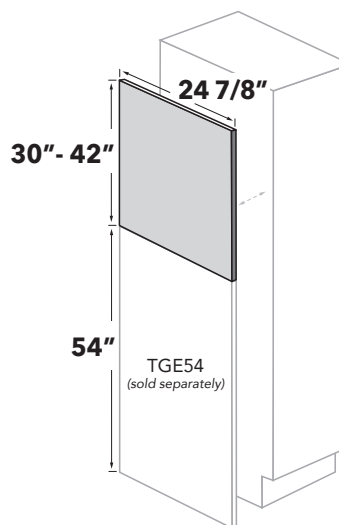

ITEM	DESCRIPTION	PRICE GROUP									
		01	02	03	04	05	06	07	08	09	10
TGEU30	Tall Gable End Panel, 24 7/8 X 30 X 3/4	$191	$196	$202	$224	$231	$203	$224	$224	$540	$651
TGEU36	Tall Gable End Panel, 24 7/8 X 36 X 3/4	$229	$236	$243	$269	$277	$243	$269	$269	$647	$780
TGEU39	Tall Gable End Panel, 24 7/8 X 39 X 3/4	$248	$255	$263	$291	$300	$263	$291	$291	$701	$845
TGEU42	Tall Gable End Panel, 24 7/8 X 42 X 3/4	$267	$275	$283	$314	$323	$283	$314	$314	$755	$910