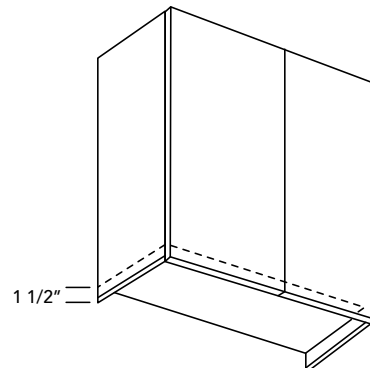

RECESSED BOTTOM WALL

- Standard wall cabinet bottom is recessed up into cabinet to create a 1 1/2" deep recess.
- Recessed bottom does not change door height or overall cabinet height.
- Fixed bottom shelf moves up at bottom of wall cabinet 1 1/2".
- Used as light rail option.
- i.e. W3030-RBW