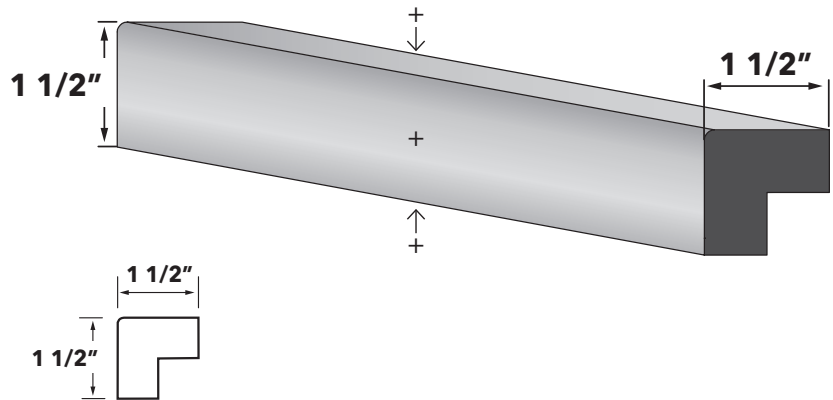

LIGHT RAIL MOULDING

Not available in Electra. + Indicates finished sides. Finished 2 long edges and 2 long faces. Not available in Veneer Series.

Please note: all 96" moldings that need to be shipped via FedEx or UPS will incur an additional $150 net charge to the standard freight rate. To avoid this fee, we can cut the 96" molding down to 94" before shipping. Standard truck orders will not incur this fee.