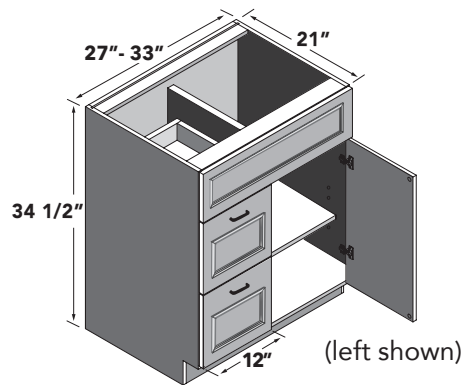

VANITY SINK COMBINATION

(2) DRAWERS, (1) DOOR

27" - 33" wide vanity sink base cabinet with two (2) 12" wide drawers, one (1) door, one (1) adjustable shelf.

L or R indicates drawer location.

ITEM	DESCRIPTION	PRICE GROUP										ADD-ONS			
		01	02	03	04	05	06	07	08	09	10	PLY	GREY FB	SCMD	SCDT
VSCD2734-L	Vanity Sink Combo (2) Drawers (1) Door, Drawers Left, 27 X 34 1/2 X 21	648	670	695	722	751	774	800	827	1066	1217	63	37	187	140
VSCD2734-R	Vanity Sink Combo (2) Drawers (1) Door, Drawers Right, 27 X 34 1/2 X 21	648	670	695	722	751	774	800	827	1066	1217	63	37	187	140
VSCD3034-L	Vanity Sink Combo (2) Drawers (1) Door, Drawers Left, 30 X 34 1/2 X 21	675	698	723	752	783	806	833	861	1110	1268	68	39	187	140
VSCD3034-R	Vanity Sink Combo (2) Drawers (1) Door, Drawers Right, 30 X 34 1/2 X 21	675	698	723	752	783	806	833	861	1110	1268	68	39	187	140
VSCD3334-L	Vanity Sink Combo (2) Drawers (1) Door, Drawers Left, 33 X 34 1/2 X 21	744	769	797	828	862	888	918	949	1223	1396	72	42	187	140
VSCD3334-R	Vanity Sink Combo (2) Drawers (1) Door, Drawers Right, 33 X 34 1/2 X 21	744	769	797	828	862	888	918	949	1223	1396	72	42	187	140
FE	Finished End	120	124	131	177	136	140	177	177	321	369	N/A	N/A	N/A	N/A

VANITY SINK COMBINATION

(2) DRAWERS, (2) DOORS

36" - 42" wide vanity sink base cabinet with two (2) 12" wide drawers, two (2) doors, one (1) adjustable shelf.

L or R indicates drawer location.

* Note: 42" Combination Vanity will have 2 top false drawer fronts.