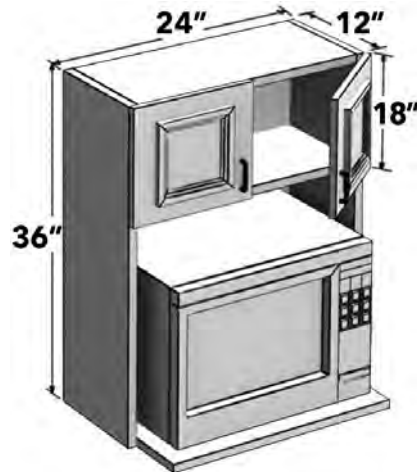

ITEM	DESCRIPTION	PRICE GROUP										ADD-ONS			
		01	02	03	04	05	06	07	08	09	10	PLY	GREY FB	SCMD	SCDT
WMCS2436	Wall Microwave Cabinet Shelf, 24 X 36 X 12	547	566	586	609	635	653	675	698	900	1028	66	44	N/A	N/A
FE	Finished End	84	86	91	123	94	97	123	123	223	256	N/A	N/A	N/A	N/A