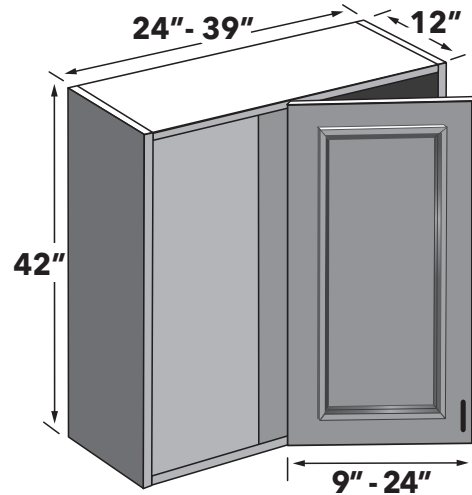

42"H WALL CORNER BLIND LEFT

24" - 39" wide 42" high wall blind corner cabinet with 9" - 24" door hinged on left. Comes with three (3) adjustable shelves. (6" filler panel). 3" - 6" filler overlay recommended but not included.

NOTE: "P" = pull out 1" minimum from wall.

ITEM	DESCRIPTION	PRICE GROUP										ADD-ONS			
		01	02	03	04	05	06	07	08	09	10	PLY	GREY FB	SCMD	SCDT
W2442-BWL9	Wall Corner Blind Left, 9" Door, 24 X 42 X 12	564	583	604	628	654	673	696	719	927	1059	68	45	N/A	N/A
W2442-BWL12P	Wall Corner Blind Left, 12" Door, 24 X 42 X 12	586	606	628	653	680	700	724	748	964	1101	70	47	N/A	N/A
W2742-BWL12	Wall Corner Blind Left, 12" Door, 27 X 42 X 12	594	614	636	661	689	709	733	758	977	1115	71	48	N/A	N/A
W2742-BWL13	Wall Corner Blind Left, 13 1/2" Door, 27 X 42 X 12	605	625	648	673	701	722	746	771	994	1135	73	49	N/A	N/A
W2742-BWL15P	Wall Corner Blind Left, 15" Door, 27 X 42 X 12	632	653	677	703	732	754	779	806	1038	1186	76	51	N/A	N/A
W3042-BWL15	Wall Corner Blind Left, 15" Door, 30 X 42 X 12	642	664	688	715	744	767	792	819	1056	1205	77	52	N/A	N/A
W3042-BWL16	Wall Corner Blind Left, 16 1/2" Door, 30 X 42 X 12	647	668	693	720	750	772	798	825	1063	1214	78	52	N/A	N/A
W3042-BWL18P	Wall Corner Blind Left, 18" Door, 30 X 42 X 12	680	703	728	757	788	811	839	867	1118	1276	82	55	N/A	N/A
W3342-BWL18	Wall Corner Blind Left, 18" Door, 33 X 42 X 12	690	714	739	768	800	824	852	881	1135	1296	83	56	N/A	N/A
W3342-BWL19	Wall Corner Blind Left, 19 1/2" Door, 33 X 42 X 12	699	723	749	778	811	835	863	892	1150	1313	84	56	N/A	N/A
W3342-BWL21P	Wall Corner Blind Left, 21" Door, 33 X 42 X 12	734	759	786	817	851	876	906	936	1207	1378	88	59	N/A	N/A
W3642-BWL21	Wall Corner Blind Left, 21" Door, 36 X 42 X 12	738	763	791	822	856	881	911	942	1214	1386	89	59	N/A	N/A
W3942-BWL24S	Wall Corner Blind Left, 24" Door, 39 X 42 X 12	752	777	806	837	872	898	928	959	1236	1412	90	61	N/A	N/A
FE	Finished End	90	93	99	133	102	105	133	133	241	277	N/A	N/A	N/A	N/A