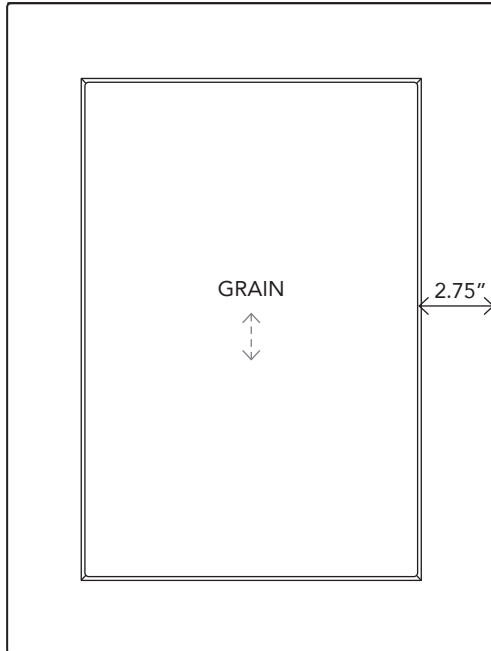

Door:
Vertical Grain
is standard on
doors, frames
and mullions

Price Group 07

MATERIAL:

Engineered Substrate with
Pressed Vinyl Thermofoil

MODEL #:	COLOR
20EC47MB	Terni
20EC49MB	Trapani Walnut
20EC50MB	Scandicci
20EC61MB	Monza
20EC62MB	Modica
20EC63MB	Massa
20EC75MB	Glaucoous
20EC76MB	Carbone (black back)
20EC77MB	Azul (black back)