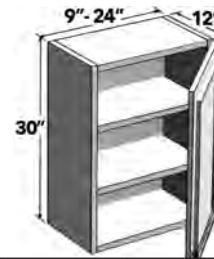

WALL CABINETS

30"H WALL (1) DOOR

9" - 24" wide 30" high 12" deep wall cabinet with one (1) door, two (2) adjustable shelves. Specify L or R.

ITEM	DESCRIPTION	PRICE GROUP										ADD-ONS			
		01	02	03	04	05	06	07	08	09	10	PLY	GREY FB	SCMD	SCDT
W930	Wall Cabinet (1) Door, 9 X 30 X 12	268	277	287	298	310	320	330	341	440	503	32	22	N/A	N/A
W1230	Wall Cabinet (1) Door, 12 X 30 X 12	302	312	324	337	350	361	373	386	497	567	36	24	N/A	N/A
W1330	Wall Cabinet (1) Door, 13 1/2 X 30 X 12	320	331	343	357	371	382	395	409	527	601	38	26	N/A	N/A
W1530	Wall Cabinet (1) Door, 15 X 30 X 12	338	350	362	377	392	404	418	432	556	635	41	27	N/A	N/A
W1630	Wall Cabinet (1) Door, 16 1/2 X 30 X 12	356	368	382	397	413	425	440	455	586	669	43	29	N/A	N/A
W1830	Wall Cabinet (1) Door, 18 X 30 X 12	373	386	400	415	432	445	460	476	613	700	45	30	N/A	N/A
W1930	Wall Cabinet (1) Door, 19 1/2 X 30 X 12	392	406	420	437	455	469	484	501	645	737	47	32	N/A	N/A
W2130	Wall Cabinet (1) Door, 21 X 30 X 12	409	423	438	455	474	488	505	522	673	768	49	33	N/A	N/A
W2430S	Wall Cabinet (1) Door, 24 X 30 X 12	450	465	482	501	521	537	555	574	739	844	54	36	N/A	N/A
FE	Finished End	74	76	80	108	83	86	108	108	196	226	N/A	N/A	N/A	N/A