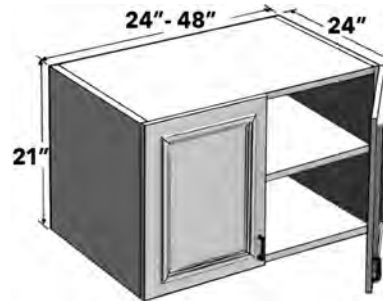

21"H x 24"D WALL (2) DOORS

24" - 48" wide 21" high 24" deep wall cabinet with two (2) doors and one (1) shelf.

ITEM	DESCRIPTION	PRICE GROUP										ADD-ONS			
		01	02	03	04	05	06	07	08	09	10	PLY	GREY FB	SCMD	SCDT
W242124	Wall Cabinet (2) Door, 24 X 21 X 24	394	407	422	439	457	470	486	503	648	740	47	32	N/A	N/A
W272124	Wall Cabinet (2) Door, 27 X 21 X 24	409	423	438	455	474	488	505	522	673	768	49	33	N/A	N/A
W302124	Wall Cabinet (2) Door, 30 X 21 X 24	432	446	462	480	500	515	533	551	710	810	52	35	N/A	N/A
W332124	Wall Cabinet (2) Door, 33 X 21 X 24	459	474	491	511	532	548	566	585	754	861	55	37	N/A	N/A
W362124	Wall Cabinet (2) Door, 36 X 21 X 24	484	501	519	539	561	578	598	618	796	909	58	39	N/A	N/A
W482124	Wall Cabinet (2) Door, 48 X 21 X 24	620	640	664	690	718	740	765	790	1019	1163	74	50	N/A	N/A
FE	Finished End	110	114	120	163	124	128	163	163	294	338	N/A	N/A	N/A	N/A