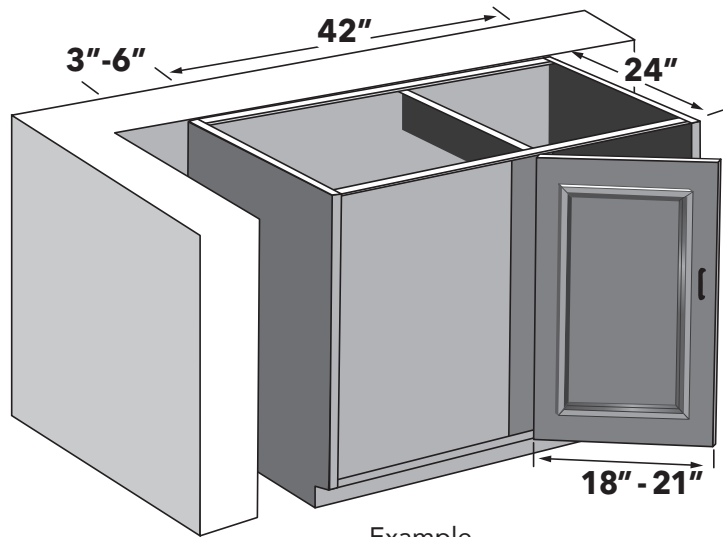

BASE LEFT (L) BLIND CORNER (36" - 48" openings)

36" - 42" wide base blind corner cabinet with door hinged on the blank (Left) side. Need a minimum of 36" space but not to exceed a maximum of 42" (based on door size selected). Comes with one (1) adjustable shelf. (6" filler panel). 3" - 6" base filler overlay recommended but not included.

Example

*NOTE: 18" door = 3" pull
21" door = 6" pull

ITEM	DESCRIPTION	PRICE GROUP										ADD-ONS			
		01	02	03	04	05	06	07	08	09	10	PLY	GREY FB	SCMD	SCDT
BFHD3634-BBL9	Base Left (L) Blind Corner, 9" Door, 36 X 34 1/2 X 24	634	656	679	706	735	757	783	809	1043	1190	76	45	N/A	N/A
BFHD3934-BBL12	Base Left (L) Blind Corner, 12" Door, 39 X 34 1/2 X 24	668	690	715	743	774	797	824	852	1098	1254	89	52	N/A	N/A
BFHD4234-BBL15	Base Left (L) Blind Corner, 15" Door, 42 X 34 1/2 X 24	704	728	754	784	816	841	869	898	1158	1322	93	54	N/A	N/A
BFHD4234-BBL18	Base Left (L) Blind Corner, 18" Door*, 42 X 34 1/2 X 24	742	767	795	826	860	886	915	946	1220	1393	93	54	N/A	N/A
BFHD4234-BBL21	Base Left (L) Blind Corner, 21" Door*, 42 X 34 1/2 X 24	778	804	834	866	902	929	960	993	1279	1461	93	54	N/A	N/A
FE	Finished End	137	142	150	202	155	160	202	202	366	420	N/A	N/A	N/A	N/A