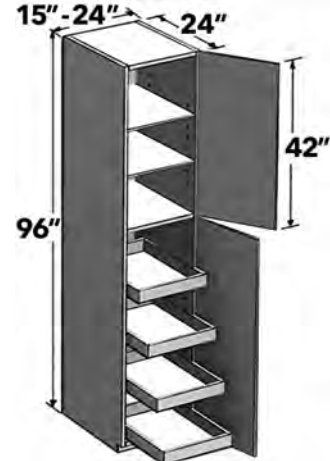

TALL CABINETS

96" H TALL (4) ROLLOUT TRAYS

15" - 24" wide 96" high tall utility cabinet with two (2) doors, one (1) fixed shelf, two (2) adjustable shelves and four (4) rollout trays. Specify L or R.

ITEM	DESCRIPTION	PRICE GROUP										ADD-ONS			
		01	02	03	04	05	06	07	08	09	10	PLY	GREY FB	SCMD	SCDT
TU1596-4ROT	Tall (2) Door (4) Rollout Tray, 15 X 96 X 24	1340	1385	1435	1492	1553	1599	1653	1709	2203	2515	147	88	375	281
TU1896-4ROT	Tall (2) Door (4) Rollout Tray, 18 X 96 X 24	1451	1500	1555	1616	1682	1732	1791	1851	2386	2724	164	98	375	281
TU2196-4ROT	Tall (2) Door (4) Rollout Tray, 21 X 96 X 24	1543	1595	1653	1718	1788	1842	1904	1968	2537	2896	178	107	375	281
TU2496S-4ROT	Tall (2) Door (4) Rollout Tray, 24 X 96 X 24	1656	1712	1774	1843	1919	1976	2043	2112	2722	3108	195	117	375	281
FE	Finished End	338	349	368	497	381	393	497	497	900	1035	N/A	N/A	N/A	N/A

96" H TALL (4) ROLLOUT TRAYS

24" - 36" wide 96" high tall utility cabinet with four (4) doors, one (1) fixed shelf, two (2) adjustable shelves and four (4) rollout trays.