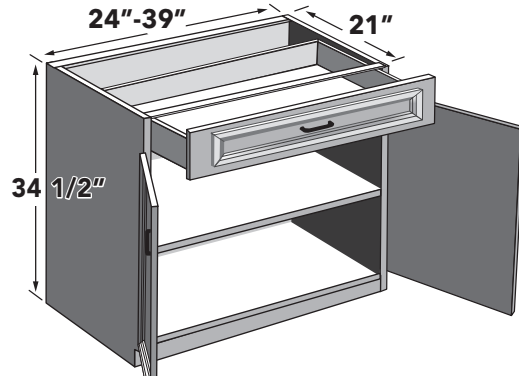

VANITY BASE (1) DRAWER (2) DOORS

24" - 39" vanity base cabinet with one (1) drawer, two (2) doors, one (1) adjustable shelf.

ITEM	DESCRIPTION	PRICE GROUP										ADD-ONS			
		01	02	03	04	05	06	07	08	09	10	PLY	GREY FB	SCMD	SCDT
VB1D2434	Vanity Base (1) Drawer (2) Door, 24 X 34 1/2 X 21	547	566	586	609	634	653	675	698	900	1027	59	34	94	70
VB1D2734	Vanity Base (1) Drawer (2) Door, 27 X 34 1/2 X 21	584	603	625	650	676	697	720	745	960	1096	63	37	94	70
VB1D3034	Vanity Base (1) Drawer (2) Door, 30 X 34 1/2 X 21	621	642	666	692	720	742	767	793	1022	1166	68	39	94	70
VB1D3334	Vanity Base (1) Drawer (2) Door, 33 X 34 1/2 X 21	659	681	706	734	764	787	813	841	1083	1237	72	42	94	70
VB1D3634	Vanity Base (1) Drawer (2) Door, 36 X 34 1/2 X 21	695	719	745	774	806	830	858	887	1143	1305	76	45	94	70
VB1D3934	Vanity Base (1) Drawer (2) Door, 39 X 34 1/2 X 21	798	825	855	888	925	952	984	1018	1311	1497	89	52	94	70
FE	Finished End	120	124	131	177	136	140	177	177	321	369	N/A	N/A	N/A	N/A

VANITY BASE (2) DRAWERS (2) DOORS

30", 36", 42" vanity base cabinet with two (2) drawers, two (2) doors, one (1) adjustable shelf.