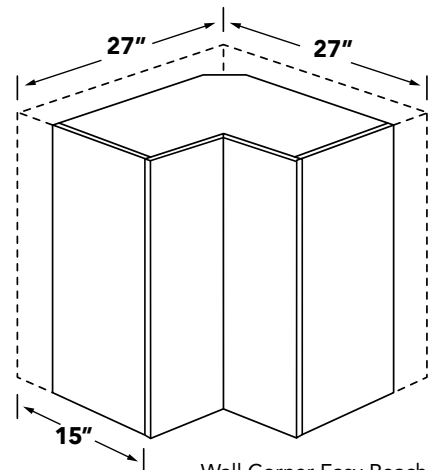

INCREASE DEPTH WALL CORNER 15" DEEP

- For WDC (Wall Corner) and WER (Wall Corner Easy Reach) cabinets.
- i.e. WDC2430-IDWC15, WER2430-IDWC15.

Wall Corner Easy Reach
WER2430-IDWC15