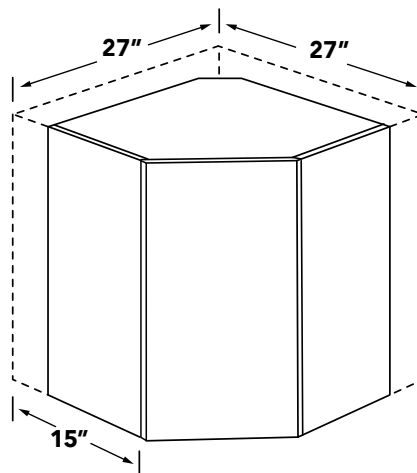

INCREASE DEPTH WALL CORNER 15" DEEP

- For WDC (Wall Corner) and WER (Wall Corner Easy Reach) cabinets.
- i.e. WDC2430-IDWC15, WER2430-IDWC15.

Wall Corner
WDC2430-IDWC15