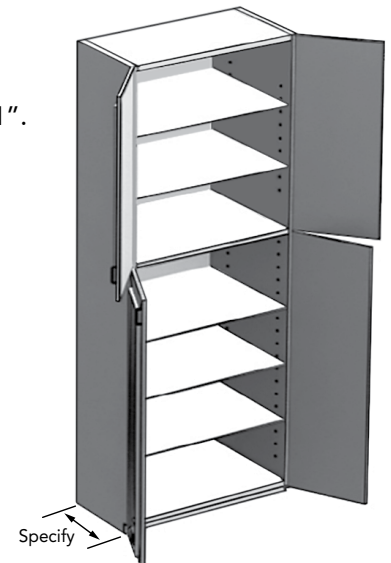

TU3690-RDxx

CODE	WALL	BASE	VANITY	TALL
RD	$100	$100	$100	$100