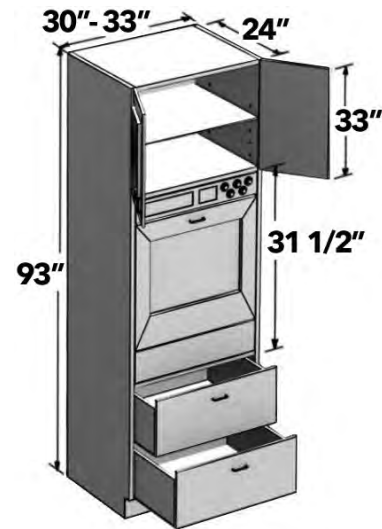

ITEM	DESCRIPTION	PRICE GROUP										ADD-ONS			
		01	02	03	04	05	06	07	08	09	10	PLY	GREY FB	SCMD	SCDT
TOS3093	Single Oven Tall, 30 X 93 X 24	1525	1577	1634	1698	1768	1821	1882	1946	2508	2864	229	138	187	140
TOS3393	Single Oven Tall, 33 X 93 X 24	1641	1697	1758	1827	1902	1959	2025	2094	2698	3081	265	159	187	140
FE	Finished End	324	335	354	478	366	378	478	478	865	994	N/A	N/A	N/A	N/A

96"H SINGLE OVEN TALL

30" - 33" wide 96" high single oven cabinet with a 36" high upper section of two (2) doors, a mid-section opening of 31 1/2" high. Two (2) bottom drawers approximately 12" high each. One (1) matching finished overlay (30" - 33"W x 31 1/2"H) included loose. Support shelf not included. Both drawer fronts will match door detail.