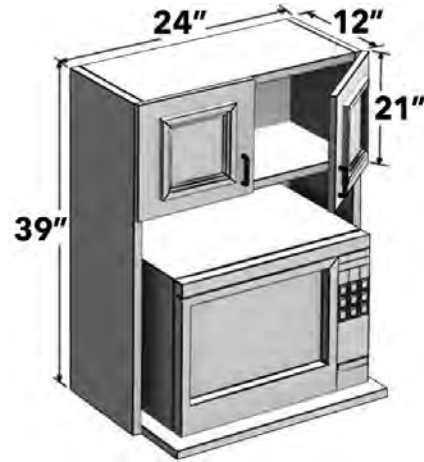

39"H MICROWAVE CABINET WITH OPEN SHELF

24" wide 39" high wall microwave cabinet with top section 21" high. 18" deep bottom shelf. Open section to be finished interior in similar or same sheen and color as doors.

ITEM	DESCRIPTION	PRICE GROUP										ADD-ONS			
		01	02	03	04	05	06	07	08	09	10	PLY	GREY FB	SCMD	SCDT
WMCS2439	Wall Microwave Cabinet Shelf, 24 X 39 X 12	565	585	606	629	655	675	698	721	930	1062	68	46	N/A	N/A
FE	Finished End	87	90	95	128	98	101	128	128	232	267	N/A	N/A	N/A	N/A

42"H MICROWAVE CABINET WITH OPEN SHELF

24" wide 42" high wall microwave cabinet with top section 24" high. 18" deep bottom shelf. Open section to be finished interior in similar or same sheen and color as doors.