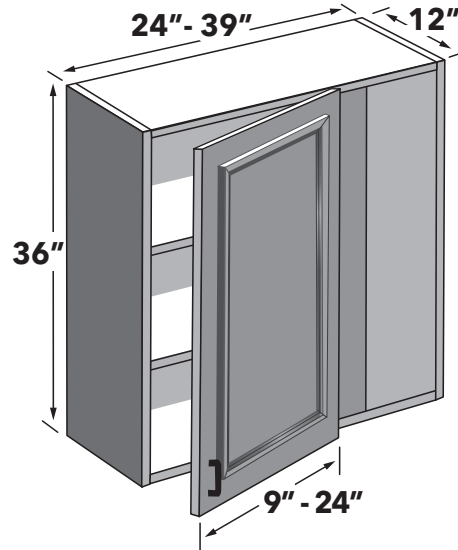

WALL CABINETS

36" H WALL CORNER BLIND RIGHT

24" - 39" wide 36" high wall blind corner cabinet with 9" - 24" door hinged on right. Comes with two (2) adjustable shelves. (6" filler panel).
3" - 6" filler overlay recommended but not included.

NOTE: "P" = pull out 1" minimum from wall.

ITEM	DESCRIPTION	PRICE GROUP										ADD-ONS			
		01	02	03	04	05	06	07	08	09	10	PLY	GREY FB	SCMD	SCDT
W2436-BWR9	Wall Corner Blind Right, 9" Door, 24 X 36 X 12	504	521	540	561	584	601	622	643	828	946	60	41	N/A	N/A
W2436-BWR12P	Wall Corner Blind Right, 12" Door, 24 X 36 X 12	526	544	564	586	610	628	650	671	865	988	63	42	N/A	N/A
W2736-BWR12	Wall Corner Blind Right, 12" Door, 27 X 36 X 12	532	550	570	593	617	635	657	679	875	999	64	43	N/A	N/A
W2736-BWR13	Wall Corner Blind Right, 13 1/2" Door, 27 X 36 X 12	538	557	577	599	624	643	664	687	885	1011	65	43	N/A	N/A
W2736-BWR15P	Wall Corner Blind Right, 15" Door, 27 X 36 X 12	568	588	609	633	659	679	701	725	935	1067	68	46	N/A	N/A
W3036-BWR15	Wall Corner Blind Right, 15" Door, 30 X 36 X 12	576	595	617	641	668	688	711	735	947	1081	69	46	N/A	N/A
W3036-BWR16	Wall Corner Blind Right, 16 1/2" Door, 30 X 36 X 12	586	606	628	653	680	700	724	748	964	1101	70	47	N/A	N/A
W3036-BWR18P	Wall Corner Blind Right, 18" Door, 30 X 36 X 12	600	620	643	668	696	716	740	765	987	1126	72	48	N/A	N/A
W3336-BWR18	Wall Corner Blind Right, 18" Door, 33 X 36 X 12	609	630	652	678	706	727	752	777	1001	1143	73	49	N/A	N/A
W3336-BWR19	Wall Corner Blind Right, 19 1/2" Door, 33 X 36 X 12	624	645	669	695	723	745	770	796	1026	1172	75	50	N/A	N/A
W3336-BWR21P	Wall Corner Blind Right, 21" Door, 33 X 36 X 12	647	668	693	720	750	772	798	825	1063	1214	78	52	N/A	N/A
W3636-BWR21	Wall Corner Blind Right, 21" Door, 36 X 36 X 12	659	681	706	733	763	786	813	840	1083	1237	79	53	N/A	N/A
W3936-BWR24S	Wall Corner Blind Right, 24" Door, 39 X 36 X 12	668	690	715	743	774	797	824	852	1098	1253	80	54	N/A	N/A
FE	Finished End	84	86	91	123	94	97	123	123	223	256	N/A	N/A	N/A	N/A