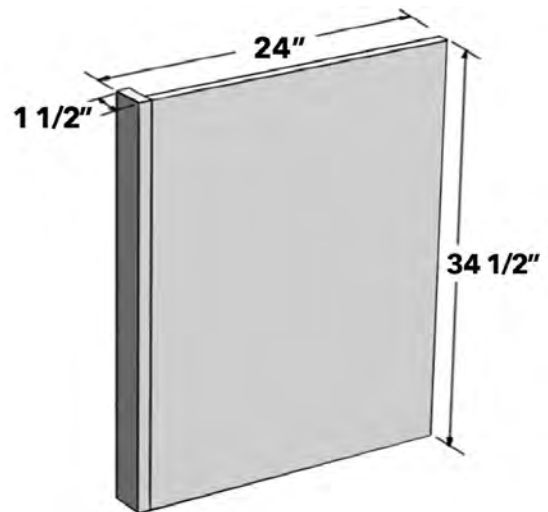

DISHWASHER PANEL

1 1/2" dishwasher panel.

ITEM	DESCRIPTION	PRICE GROUP									
		01	02	03	04	05	06	07	08	09	10
DWEP1 1/2	Dishwasher Panel, 24 X 34 1/2 X 1 1/2	$212	$218	$225	$249	$257	$225	$249	$249	$602	$666