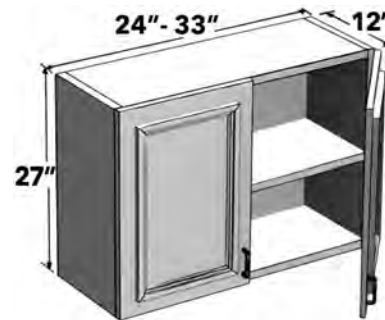

WALL CABINETS

27"H WALL (2) DOORS

24" - 33" wide 27" high 12" deep wall cabinet with two (2) doors and one (1) shelf.

ITEM	DESCRIPTION	PRICE GROUP										ADD-ONS			
		01	02	03	04	05	06	07	08	09	10	PLY	GREY FB	SCMD	SCDT
W2427	Wall Cabinet (2) Door, 24 X 27 X 12	435	449	466	484	504	519	536	554	715	816	52	35	N/A	N/A
W3027	Wall Cabinet (2) Door, 30 X 27 X 12	499	516	535	556	579	596	616	637	821	937	60	40	N/A	N/A
W3327	Wall Cabinet (2) Door, 33 X 27 X 12	532	550	570	593	617	635	657	679	875	999	64	43	N/A	N/A
FE	Finished End	70	73	77	103	79	82	103	103	187	215	N/A	N/A	N/A	N/A