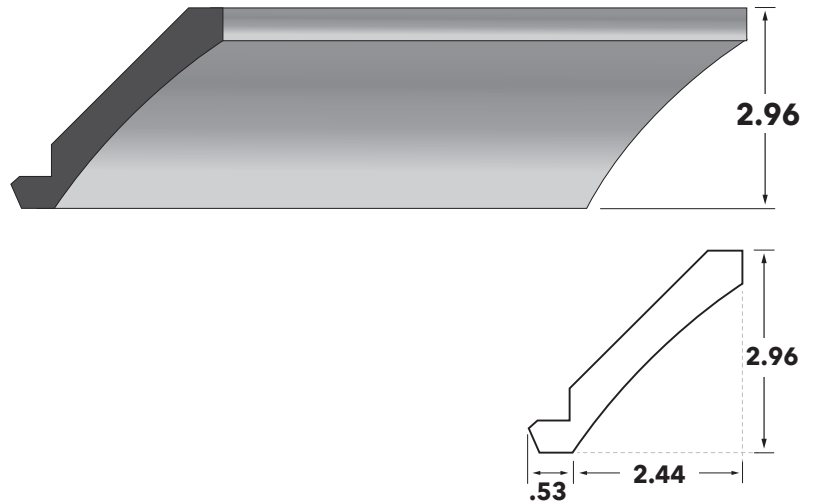

ELECTRA VENEER SERIES MOULDINGS ONLY, COVE CROWN

Please note: all 96" moldings that need to be shipped via FedEx or UPS will incur an additional $150 net charge to the standard freight rate. To avoid this fee, we can cut the 96" molding down to 94" before shipping. Standard truck orders will not incur this fee.

ITEM	DESCRIPTION	PRICE GROUP										
		01	02	03	04	05	06	07	08	09	10	
MCCW3	Cove Crown, 2.44" X 2.96" X 96"	N/A	N/A	N/A	N/A	N/A	N/A	N/A	N/A	N/A	262	293

ELECTRA VENEER SERIES MOULDINGS ONLY, SCRIBE MOULDING

Please note: all 96" moldings that need to be shipped via FedEx or UPS will incur an additional $150 net charge to the standard freight rate. To avoid this fee, we can cut the 96" molding down to 94" before shipping. Standard truck orders will not incur this fee.