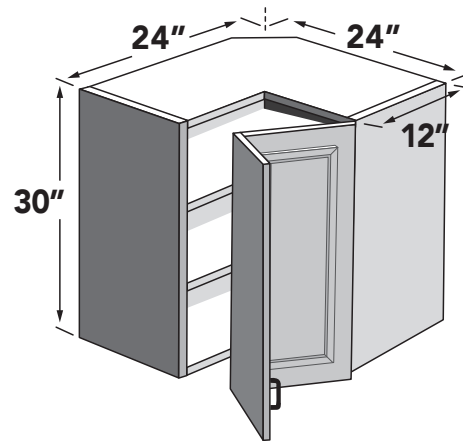

30"H WALL CORNER EASY REACH

24" wide 30" high wall corner easy reach cabinet with two (2) shelves. Specify L or R.

27" wide corner wall cabinets at 15" deep available as a modification in Section 11. Modification code - IDWC15.

ITEM	DESCRIPTION	PRICE GROUP										ADD-ONS			
		01	02	03	04	05	06	07	08	09	10	PLY	GREY FB	SCMD	SCDT
WER2430	Wall Corner Easy Reach, 24 X 30 X 12	547	566	586	609	635	653	675	698	900	1028	66	44	N/A	N/A
FE	Finished End	74	76	80	108	83	86	108	108	196	226	N/A	N/A	N/A	N/A

36"H WALL CORNER EASY REACH

24" wide 36" high wall corner easy reach cabinet with two (2) shelves. Specify L or R.

27" wide corner wall cabinets at 15" deep available as a modification in Section 11. Modification code - IDWC15.