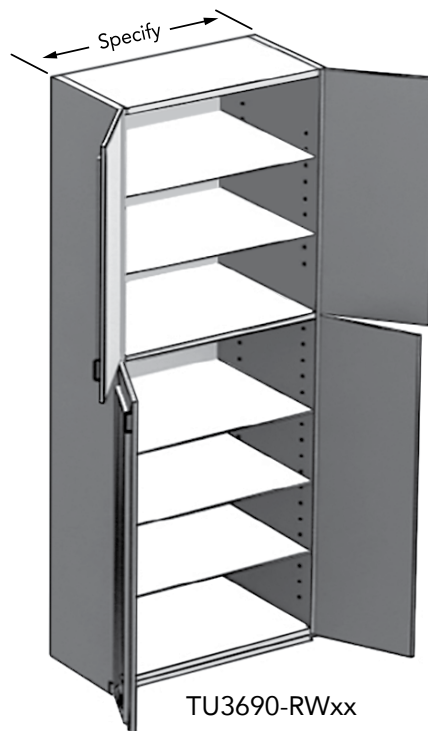

REDUCED WIDTH

- Only available in "Electra Series".
- Use next standard size cabinet **larger** than the requested size.
- Minimum width of cabinet without a drawer is 6"
- Minimum width of cabinet with a drawer and glides is 7".
- Some cabinets may not be able to be modified.
- Corner cabinets excluded. Custom quote only.
- Specify width after code, i.e. B1D3034-RW29
- Reduce width in increments of 1/4". i.e. W3030-RW29.75.
- Depending on size of stiles and rails, modification can lead to slab doors and drawer fronts.

Examples:

CODE	WALL	BASE	VANITY	TALL
RW	$200	$200	$200	$200