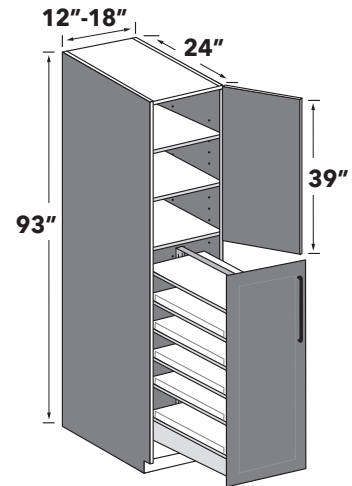

TALL CABINETS

93"H TALL (2) DOOR PULLOUT PANTRY

12", 15", 18" pullout pantry organizer with two (2) doors, one (1) fixed shelf, and two (2) adjustable shelves. Specify L or R.

ITEM	DESCRIPTION	PRICE GROUP										ADD-ONS			
		01	02	03	04	05	06	07	08	09	10	PLY	GREY FB	SCMD	SCDT
TU1293-PPO	Tall (2) Doors, Pantry Pullout, 12 X 93 X 24	2431	2513	2604	2706	2818	2902	3000	3101	3997	4564	128	77	N/A	N/A
TU1593-PPO	Tall (2) Doors, Pantry Pullout, 15 X 93 X 24	2687	2778	2879	2991	3115	3208	3316	3428	4418	5045	145	87	N/A	N/A
TU1893-PPO	Tall (2) Doors, Pantry Pullout, 18 X 93 X 24	2949	3049	3159	3283	3418	3520	3639	3762	4849	5536	161	97	N/A	N/A
FE	Finished End	324	335	354	478	366	378	478	478	865	994	N/A	N/A	N/A	N/A

96"H TALL (2) DOOR PULLOUT PANTRY

12", 15", 18" pullout pantry organizer with two (2) doors, one (1) fixed shelf, and two (2) adjustable shelves. Specify L or R.