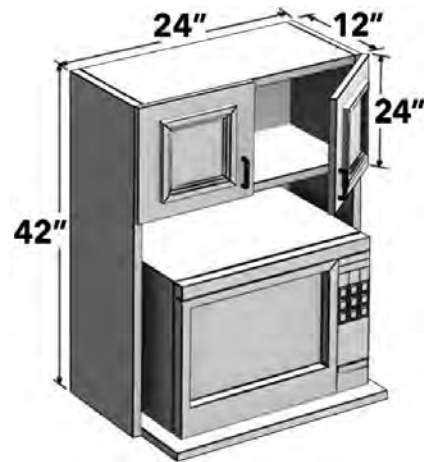

ITEM	DESCRIPTION	PRICE GROUP										ADD-ONS			
		01	02	03	04	05	06	07	08	09	10	PLY	GREY FB	SCMD	SCDT
WMCS2442	Wall Microwave Cabinet Shelf, 24 X 42 X 12	586	606	628	653	680	700	724	748	964	1101	70	47	N/A	N/A
FE	Finished End	90	93	99	133	102	105	133	133	241	277	N/A	N/A	N/A	N/A