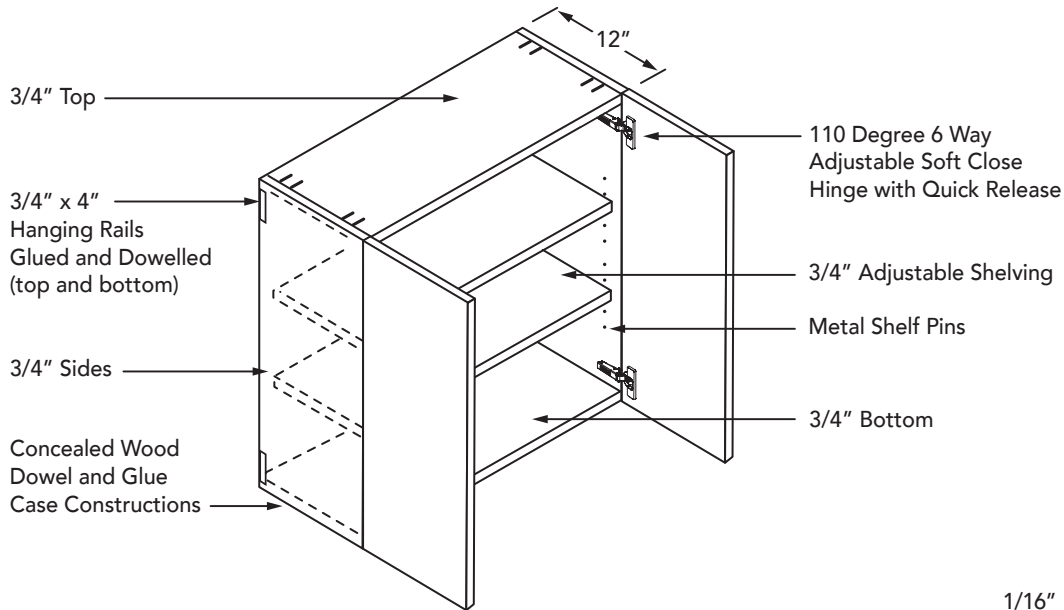

Base Cabinet Side View

Typical Tall Cabinet

Tall Cabinet Side View

SPECIFICATIONS

Wall Cabinet Construction

HEIGHTS	ADJUSTABLE SHELVES
12"	0
15"	0
18"	0
21"	1
24"	1
27"	1
30"	2
36"	2
39"	3
42"	3

Side View of Typical 30" Tall Wall Cabinets