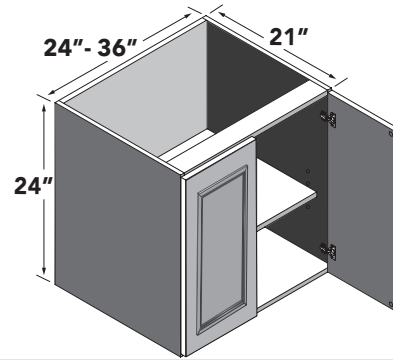

VANITY BASE FLOATING CABINET (2) DOORS

24" - 36" floating vanity base cabinet with two (2) doors, one (1) adjustable shelf.

* Recommended 1 lag bolt per stud to be used for installation.

ITEM	DESCRIPTION	PRICE GROUP										ADD-ONS			
		01	02	03	04	05	06	07	08	09	10	PLY	GREY FB	SCMD	SCDT
VBFF2424	Floating Vanity Cabinet (2) Door, 24 X 24 X 21	405	419	434	451	470	484	500	517	666	761	59	34	N/A	N/A
VBFF2724	Floating Vanity Cabinet (2) Door, 27 X 24 X 21	436	451	467	486	506	521	538	556	717	819	63	37	N/A	N/A
VBFF3024	Floating Vanity Cabinet (2) Door, 30 X 24 X 21	467	483	500	520	542	558	577	596	768	877	68	39	N/A	N/A
VBFF3324	Floating Vanity Cabinet (2) Door, 33 X 24 X 21	497	514	532	553	576	593	613	634	817	933	72	42	N/A	N/A
VBFF3624	Floating Vanity Cabinet (2) Door, 36 X 24 X 21	528	546	565	588	612	630	651	673	868	991	76	45	N/A	N/A
FE	Finished End	100	104	109	148	113	117	148	148	267	308	N/A	N/A	N/A	N/A

VANITY BASE FLOATING CABINET (2) DRAWERS

Floating vanity base cabinet with two (2) drawers.

* Recommended 1 lag bolt per stud to be used for installation.

* 2 - 6" Top drawer option available (send in for custom quote).