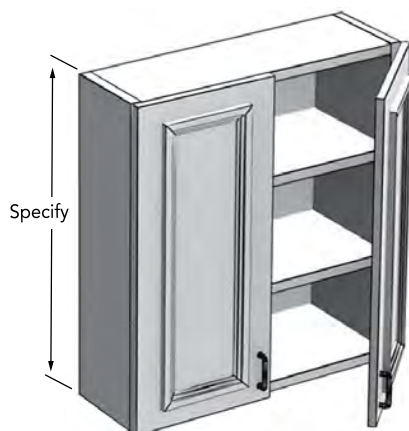

REDUCED HEIGHT

- Only available in "Electra Series".
- Use next standard size cabinet **larger** than the requested size.
- Minimum height of base cabinet without a drawer is 15". One drawer base cabinet is 21". Two drawer base cabinet is 18". Three drawer base cabinet is 24". Four drawer base cabinet is 31".
- Minimum height of a wall cabinet is 6".
- Minimum tall cabinet height to be 66".
- Specify height after code, i.e. TU1884-RH81.
- Reduce height in increments of 1/4". i.e. TU1884-RH66.75.
- Depending on size of stiles and rails, modification can lead to slab doors and drawer fronts.
- Upper section of standard tall cabinets will decrease in size with the modification.
- Lower section of standard base and vanity cabinets will decrease in size. Top drawer, if applicable, will remain the same size.
- All other cabinet configurations to be custom quoted.

Examples:

W3030-RHxx