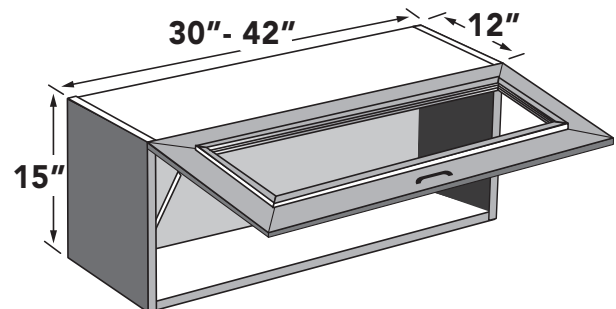

ITEM	DESCRIPTION	PRICE GROUP										ADD-ONS			
		01	02	03	04	05	06	07	08	09	10	PLY	GREY FB	SCMD	SCDT
WLU3015-GD	Wall Lift Up (1) Glass Doors, 30 X 15 X 12	N/A	N/A	N/A	983	N/A	1054	1089	1126	N/A	N/A	106	27	N/A	N/A
WLU3615-GD	Wall Lift Up (1) Glass Doors, 36 X 15 X 12	N/A	N/A	N/A	1066	N/A	1143	1182	1222	N/A	N/A	115	33	N/A	N/A
WLU3915-GD	Wall Lift Up (1) Glass Doors, 39 X 15 X 12	N/A	N/A	N/A	1043	N/A	1118	1156	1195	N/A	N/A	112	32	N/A	N/A
WLU4215-GD	Wall Lift Up (1) Glass Doors, 42 X 15 X 12	N/A	N/A	N/A	1078	N/A	1156	1195	1235	N/A	N/A	116	34	N/A	N/A
FE	Finished End	N/A	N/A	N/A	94	N/A	74	94	94	N/A	N/A	N/A	N/A	N/A	N/A