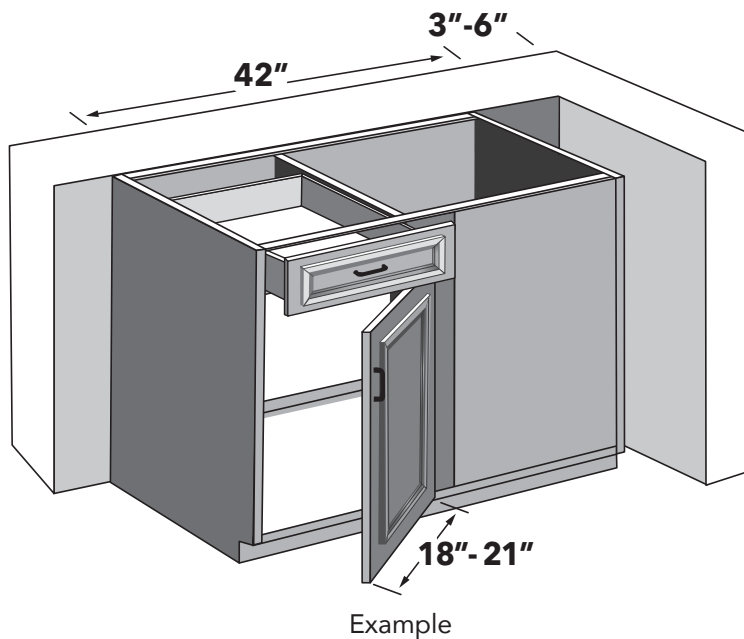

*NOTE: 18" door = 3" pull
21" door = 6" pull