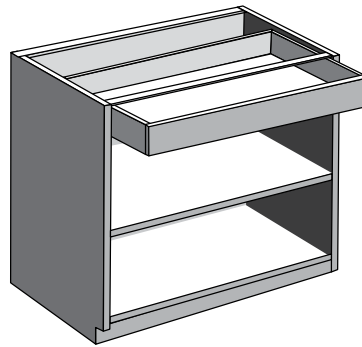

B1D3034-ND