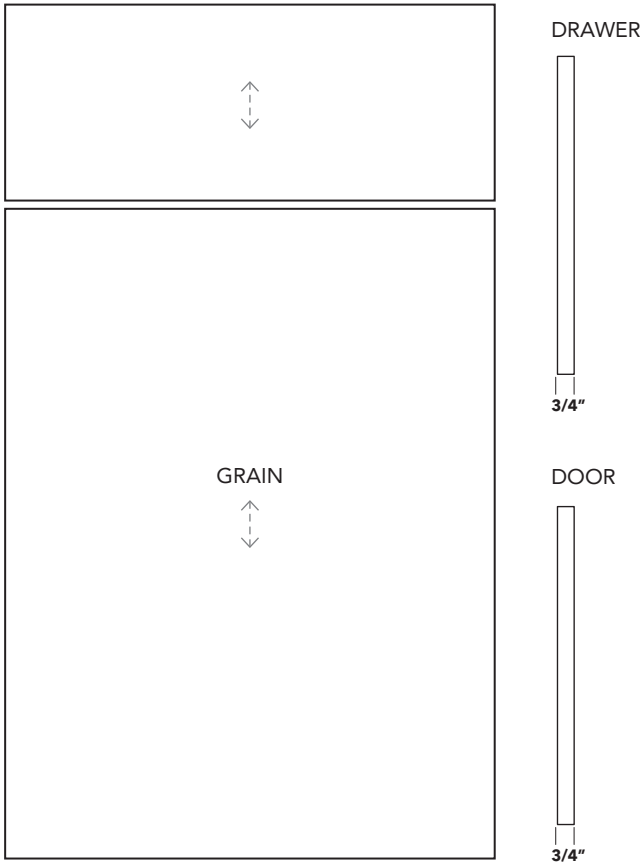

Electra Series: Vienna TFL

3/4" slab door with coordinating edge band on door and drawer front with matching back.

Price Group 02

MATERIAL:

Thermally Fused Laminate

MODEL #:	COLOR
20EC01MB	Whitewashed Ash
20EC02MB	Natural Ash
20EC03MB	Greywashed Ash
20EC04MB	Butternut Ash
20EC05MB	Black Walnut
20EC06MB	Pepperwood
20EC07MB	Ebony Oak
20EC08MB	Bleached Blackwood

Thermally Fused Laminate (TFL) is a resin saturated décor paper laid directly onto a substrate and heated to literally fuse it onto the core, creating a uni-layer surface.

TFL doors and drawer fronts are designed for durability, featuring an outer layer that resists chipping, scratches, dents, stains, and moderate heat.