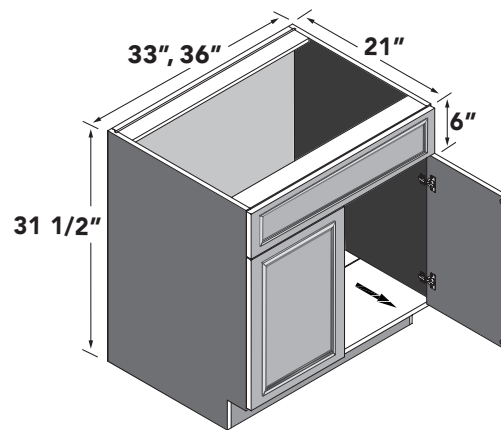

ITEM	DESCRIPTION	PRICE GROUP										ADD-ONS			
		01	02	03	04	05	06	07	08	09	10	PLY	GREY FB	SCMD	SCDT
VSCH3331	ADA Vanity Sink Cabinet, 33 X 31 1/2 X 21	563	582	604	627	653	673	695	719	926	1058	72	42	N/A	N/A
VSCH3631	ADA Vanity Sink Cabinet, 36 X 31 1/2 X 21	593	613	635	660	687	708	732	757	975	1113	76	45	N/A	N/A
FE	Finished End	110	114	120	163	124	128	163	163	294	338	N/A	N/A	N/A	N/A