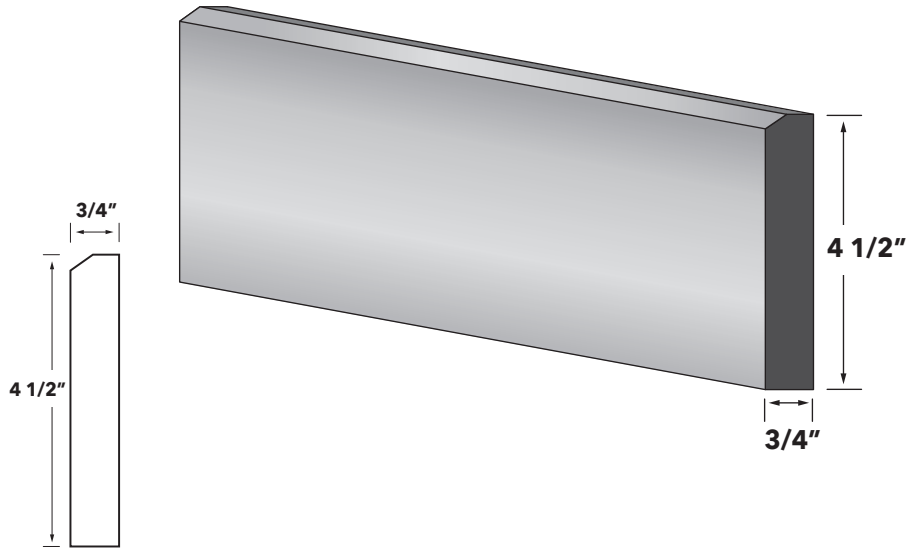

ITEM	DESCRIPTION	PRICE GROUP									
		01	02	03	04	05	06	07	08	09	10
MFB	Furniture Base, 4 1/2 X 3/4 X 96	N/A	N/A	N/A	N/A	N/A	225	N/A	N/A	N/A	N/A

SMALL CROWN

Available in Classic Series only, excluding Montessa White Gloss.