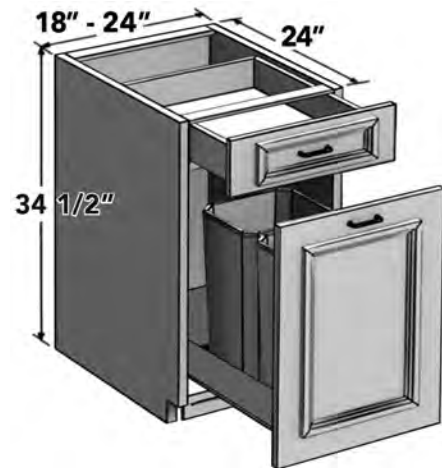

BASE (1) DRAWER (2) WASTE BASKETS

18" - 21" base cabinet with one (1) drawer, two (2) waste baskets.
(All waste basket pullouts will be wood with soft close.)