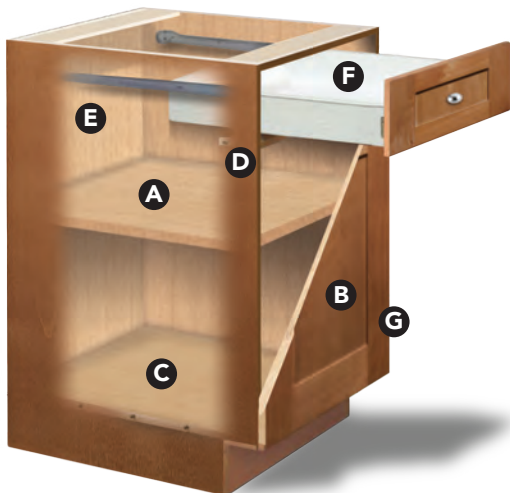

SPECIFICATIONS

- A** 3/4" full depth adjustable shelves with metal shelf pins. (Shelves = 2 1/2" backset from case on base & tall cabinets. 1" backset on wall cabinets)
- B** Full overlay doors
- C** 3/4" plywood, white furniture board, or grey furniture board bottom and sides
- D** Glue and dowel construction
- E** 1/4" full captured back with 3/4" x 4" hanging rails glued and dowelled
- F** 3 drawer box options
- G** 6-way adjustable 110° hinge with soft close
- H** 3/4" plywood, white furniture board, or grey furniture board bottom, top and sides

White melamine interior with furniture board case.

Grey melamine interior with furniture board case.

Natural birch veneer interior with plywood case.

Images are for illustration purposes only.

Drawer Options