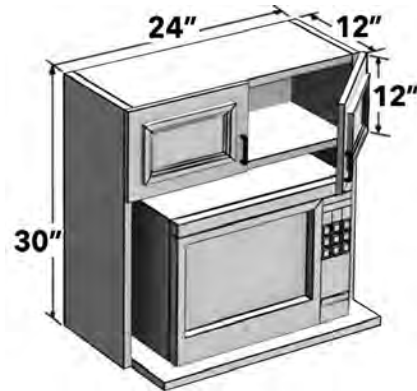

30"H MICROWAVE CABINET WITH OPEN SHELF

24" wide 30" high wall microwave cabinet with top section 12" high. 18" deep bottom shelf. Open section to be finished interior in similar or same sheen and color as doors.

ITEM	DESCRIPTION	PRICE GROUP										ADD-ONS			
		01	02	03	04	05	06	07	08	09	10	PLY	GREY FB	SCMD	SCDT
WMCS2430	Wall Microwave Cabinet Shelf, 24 X 30 X 12	481	497	516	536	558	574	594	614	791	903	58	39	N/A	N/A
FE	Finished End	74	76	80	108	83	86	108	108	196	226	N/A	N/A	N/A	N/A

36"H MICROWAVE CABINET WITH OPEN SHELF

24" wide 36" high wall microwave cabinet with top section 18" high. 18" deep bottom shelf. Open section to be finished interior in similar or same sheen and color as doors.