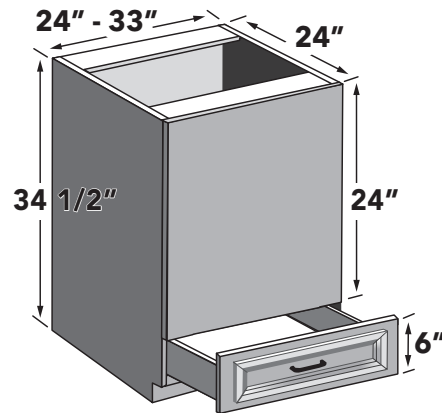

MICROWAVE BASE WITH 6" DRAWER

Microwave base with 6" drawer on bottom.
3/4" overlay panel to fill void included.
Cut-out in field.

ITEM	DESCRIPTION	PRICE GROUP										ADD-ONS			
		01	02	03	04	05	06	07	08	09	10	PLY	GREY FB	SCMD	SCDT
MBD24-6	Microwave Base With 6" Drawer, 24 X 34 1/2 X 24	500	517	536	557	580	597	617	638	822	939	59	34	94	70
MBD27-6	Microwave Base With 6" Drawer, 27 X 34 1/2 X 24	535	553	573	596	620	639	660	683	880	1005	63	37	94	70
MBD30-6	Microwave Base With 6" Drawer, 30 X 34 1/2 X 24	571	591	612	636	662	682	705	729	940	1073	68	39	94	70
MBD33-6	Microwave Base With 6" Drawer, 33 X 34 1/2 X 24	610	631	654	680	708	729	753	779	1004	1146	72	42	94	70
FE	Finished End	137	142	150	202	155	160	202	202	366	420	N/A	N/A	N/A	N/A

MICROWAVE BASE WITH 12" DRAWER

Microwave base with 12" drawer on bottom.
3/4" overlay panel to fill void included.
Cut-out in field. Drawer front will match door detail.