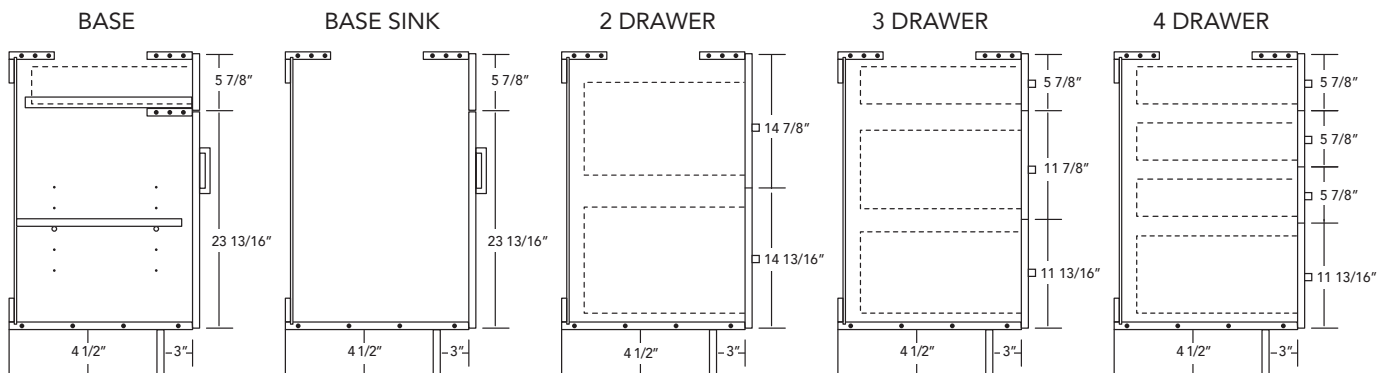

Base & Vanity Cabinet Construction

- All Base & Vanity cabinet reveals are 1/8" from the top of cabinet and 1/8" between abutting drawer and or door faces. 1/16" reveals on all sides and bottom of cabinets.
- All Base & Vanity cabinets will have one door up to 21" in width. 24" wide cabinets have an option of one or two doors. All Base & Vanity cabinets over 24" wide will have two doors.
- Back panels of cabinets are 1/4" on all cabinets 30" or wider. Cabinets less than 30" will come with a 3/4" full solid back.
- **Must specify finished end side of cabinet to be factory applied. Interior of finished ends in the "Electra Series" will be white, same or similar color of the door. If you have a wood grain plywood case or white melamine case and do not want a different color on the finished end side please order an additional 3/4" "Base or Vanity Gable End Panel" to be field installed.**
- "Classic Series" Finished ends will have coordinating clear birch plywood or white melamine interiors.
- Bottom fixed shelf 3/4" dowelled into side panels. All sides 3/4" with 4" x 3/4" hanging rails.
- 31 1/2" Vanity Heights and ADA vanities will have same 5 7/8" top drawer fronts with other fascia components adjusted in size according to the standard Base & Vanity cabinet reveals.