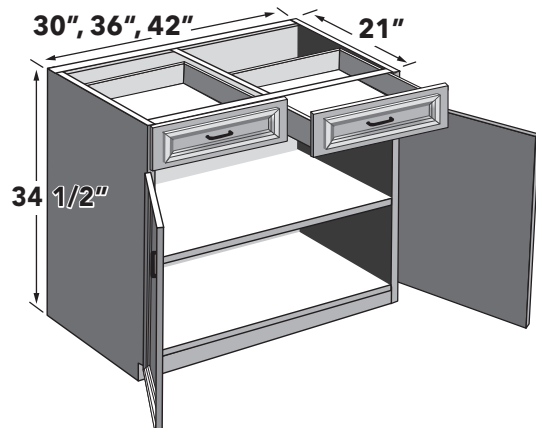

ITEM	DESCRIPTION	PRICE GROUP										ADD-ONS			
		01	02	03	04	05	06	07	08	09	10	PLY	GREY FB	SCMD	SCDT
VB2DD3034	Vanity Base (2) Drawer (2) Door, 30 X 34 1/2 X 21	680	703	728	757	788	811	839	867	1118	1276	68	39	187	140
VB2DD3634	Vanity Base (2) Drawer (2) Door, 36 X 34 1/2 X 21	754	779	808	839	874	900	930	962	1239	1415	76	45	187	140
VB2DD4234	Vanity Base (2) Drawer (2) Door, 42 X 34 1/2 X 21	894	924	958	995	1036	1067	1103	1140	1470	1678	93	54	187	140
FE	Finished End	120	124	131	177	136	140	177	177	321	369	N/A	N/A	N/A	N/A