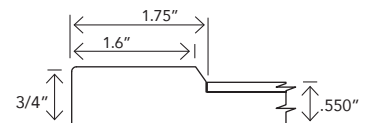

DRAWER B PROFILE

Engineered core is a substrate that's 100% recycled, EPA-CPA certified, CARB II compliant.

Thermofoil is a vinyl membrane that can be melded to a substrate using heat, vacuum, glue, and pressure. The result is a seamless front and front edges, making a durable product that's resistant to chips, scratches, dents, moderate heat, and water damage.