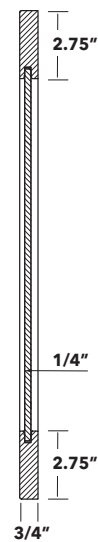

Price Group 06

MATERIAL:

Solid Wood with MDF center panel

MODEL #:	COLOR
20EC64MB	Shaker White
20EC65MB	Shaker Grey