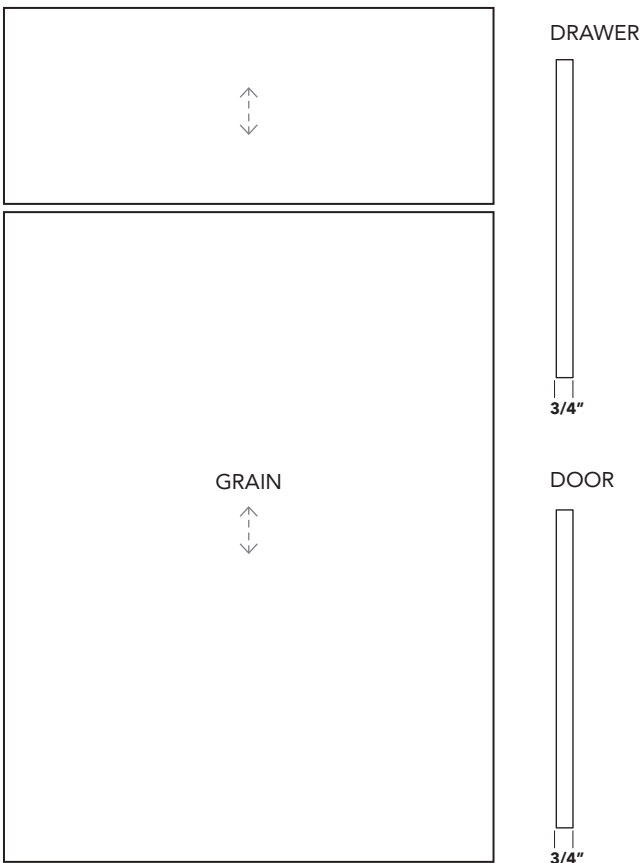

TFL doors and drawer fronts are designed for durability, featuring an outer layer that resists chipping, scratches, dents, stains, and moderate heat.

Electra Series: Pro Series

3/4" slab door with coordinating edge band on door and drawer front.