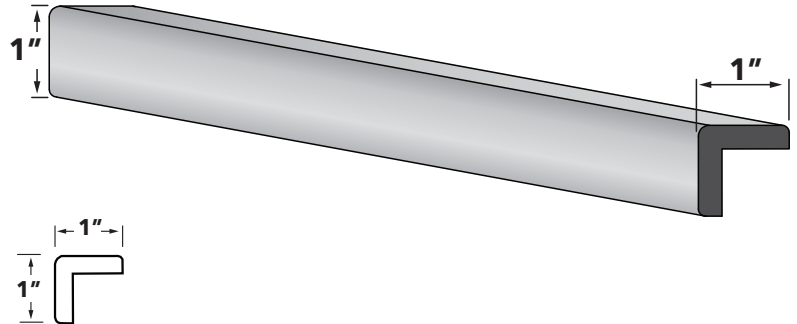

OUTSIDE CORNER MOULDING

Available in Classic Series only.

Please note: all 96" moldings that need to be shipped via FedEx or UPS will incur an additional $150 net charge to the standard freight rate. To avoid this fee, we can cut the 96" molding down to 94" before shipping. Standard truck orders will not incur this fee.