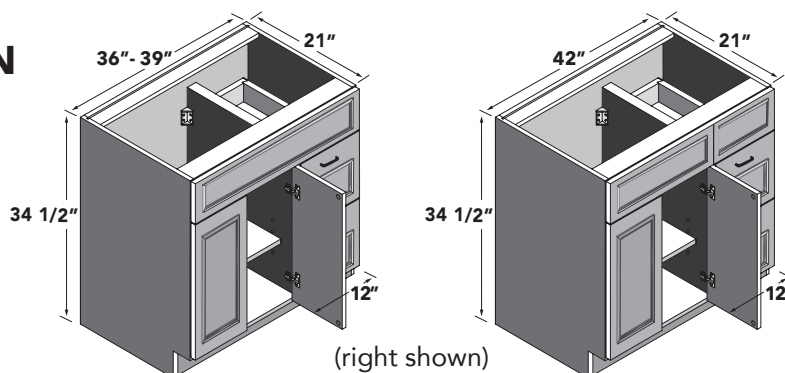

ITEM	DESCRIPTION	PRICE GROUP										ADD-ONS			
		01	02	03	04	05	06	07	08	09	10	PLY	GREY FB	SCMD	SCDT
VSCD3634-L	Vanity Sink Combo (2) Drawers (2) Doors, Drawers Left, 36 X 34 1/2 X 21	814	841	872	906	943	972	1004	1038	1338	1528	76	45	187	140
VSCD3634-R	Vanity Sink Combo (2) Drawers (2) Doors, Drawers Right, 36 X 34 1/2 X 21	814	841	872	906	943	972	1004	1038	1338	1528	76	45	187	140
VSCD3934-L	Vanity Sink Combo (2) Drawers (2) Doors, Drawers Left, 39 X 34 1/2 X 21	826	854	885	920	957	986	1019	1054	1358	1551	89	52	187	140
VSCD3934-R	Vanity Sink Combo (2) Drawers (2) Doors, Drawers Right, 39 X 34 1/2 X 21	826	854	885	920	957	986	1019	1054	1358	1551	89	52	187	140
VSCD4234-L	Vanity Sink Combo (2) Drawers (2) Doors, Drawers Left, 42 X 34 1/2 X 21	837	865	896	932	970	999	1033	1068	1376	1571	93	54	187	140
VSCD4234-R	Vanity Sink Combo (2) Drawers (2) Doors, Drawers Right, 42 X 34 1/2 X 21	837	865	896	932	970	999	1033	1068	1376	1571	93	54	187	140
FE	Finished End	120	124	131	177	136	140	177	177	321	369	N/A	N/A	N/A	N/A