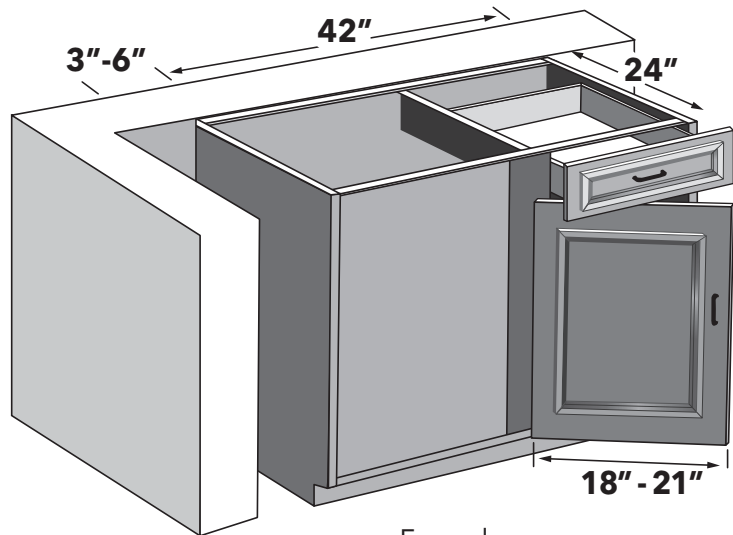

BASE LEFT (L) BLIND CORNER (39" - 48" openings)

39" - 42" wide base blind corner cabinet with drawer.

Door hinged on the blank (Left) side.

Need a minimum of 39" space but not to exceed a maximum of 42"

(based on door size selected).

Comes with one (1) adjustable shelf.

(6" filler panel). 3" - 6" base filler overlay recommended but not included.

Example

*NOTE: 18" door = 3" pull
21" door = 6" pull

ITEM	DESCRIPTION	PRICE GROUP										ADD-ONS			
		01	02	03	04	05	06	07	08	09	10	PLY	GREY FB	SCMD	SCDT
B1D3934-BBL12	Base Left (L) Blind Corner, 12" Door, 39 X 34 1/2 X 24	692	715	741	770	802	826	854	883	1138	1299	89	52	94	70
B1D4234-BBL15	Base Left (L) Blind Corner, 15" Door, 42 X 34 1/2 X 24	728	753	780	811	844	869	899	929	1197	1367	93	54	94	70
B1D4234-BBL18	Base Left (L) Blind Corner, 18" Door*, 42 X 34 1/2 X 24	765	790	819	851	886	913	944	975	1257	1435	93	54	94	70
B1D4234-BBL21	Base Left (L) Blind Corner, 21" Door*, 42 X 34 1/2 X 24	802	829	859	893	930	958	990	1024	1319	1506	93	54	94	70
FE	Finished End	137	142	150	202	155	160	202	202	366	420	N/A	N/A	N/A	N/A