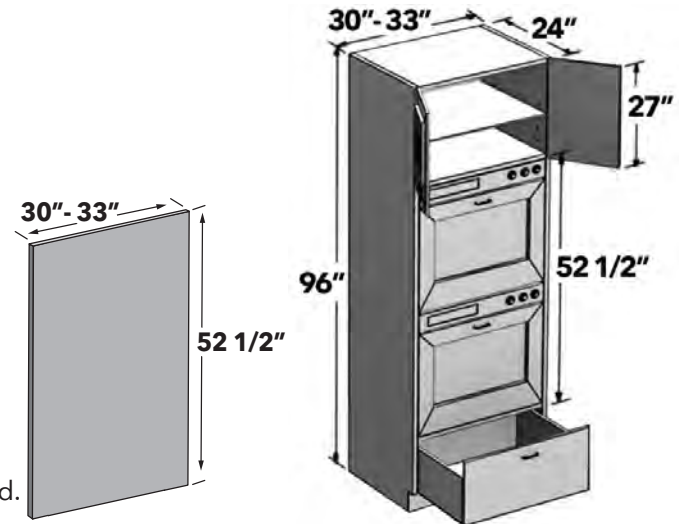

Filler panel included.

ITEM	DESCRIPTION	PRICE GROUP										ADD-ONS			
		01	02	03	04	05	06	07	08	09	10	PLY	GREY FB	SCMD	SCDT
TOD3096	Double Oven Tall, 30 X 96 X 24	1546	1599	1657	1722	1792	1846	1908	1973	2543	2903	232	139	94	70
TOD3396	Double Oven Tall, 33 X 96 X 24	1664	1720	1782	1852	1928	1986	2053	2122	2735	3123	269	161	94	70
FE	Finished End	338	349	368	497	381	393	497	497	900	1035	N/A	N/A	N/A	N/A