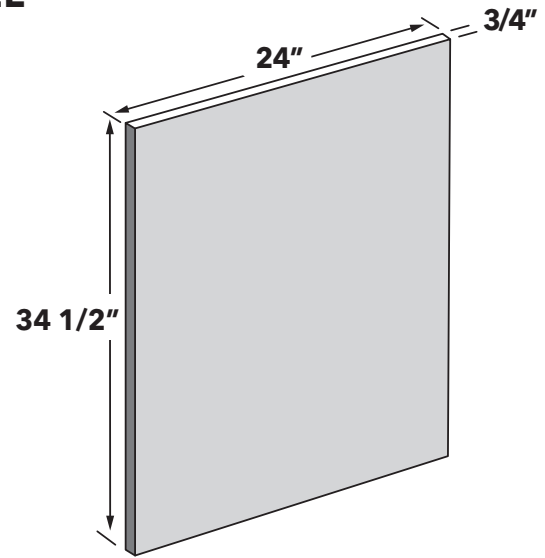

VANITY DESK DRAWER RETURN PANEL

24" trimmable base panel. Finished both faces.
Finished one long edge. 3/4" panel available
in matching color on both sides in the Electra Series.

Milan Gloss in Electra Series will have backs of panels
in NON-gloss, but in a similar color tone.

ITEM	DESCRIPTION	PRICE GROUP									
		01	02	03	04	05	06	07	08	09	10
VDDRP34	Vanity Desk Drawer Return Panel, 24 X 34 1/2 X 3/4	$172	$177	$182	$312	$321	$182	$312	$312	$596	$718