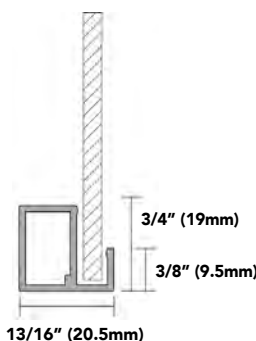

Maximum width & height is 96".
Minimum width & height is 5.5".
Maximum square footage is 16 sq. ft.