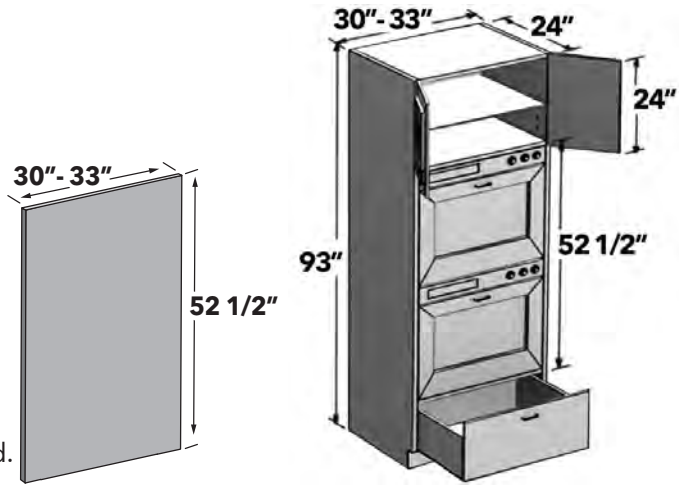

TALL CABINETS

93"H DOUBLE OVEN TALL

30" - 33" wide 93" high double oven tall cabinet with a 24" high upper section of two (2) doors, a mid-section opening of 52 1/2" high. One (1) bottom drawer approximately 12" high. One (1) matching finished overlay (30" - 33"W x 52 1/2"H) included loose. Support shelf not included. Drawer front will match door detail.

Filler panel included.

ITEM	DESCRIPTION	PRICE GROUP										ADD-ONS			
		01	02	03	04	05	06	07	08	09	10	PLY	GREY FB	SCMD	SCDT
TOD3093	Double Oven Tall, 30 X 93 X 24	1525	1577	1634	1698	1768	1821	1882	1946	2508	2864	229	138	94	70
TOD3393	Double Oven Tall, 33 X 93 X 24	1641	1697	1758	1827	1902	1959	2025	2094	2698	3081	265	159	94	70
FE	Finished End	324	335	354	478	366	378	478	478	865	994	N/A	N/A	N/A	N/A

96"H DOUBLE OVEN TALL

30" - 33" wide 96" high double oven tall cabinet with a 27" high upper section of two (2) doors, a mid-section opening of 52 1/2" high. One (1) bottom drawer approximately 12" high. One (1) matching finished overlay (30" - 33"W x 52 1/2"H) included loose. Support shelf not included. Drawer front will match door detail.