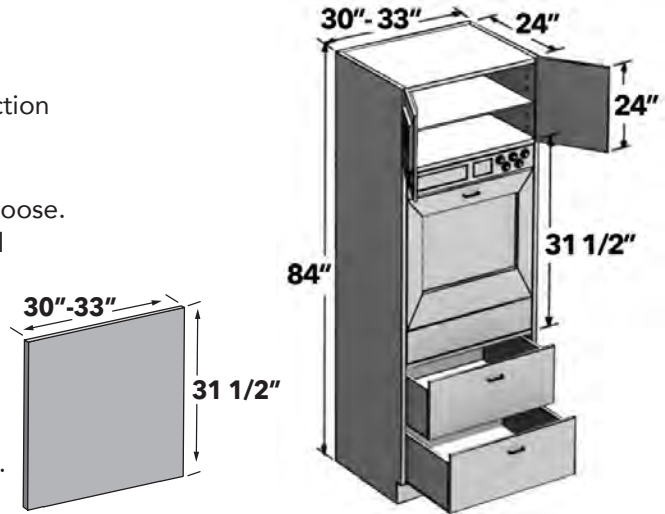

84" H SINGLE OVEN TALL

30" - 33" wide 84" high single oven cabinet with a 24" high upper section of two (2) doors, a mid-section opening of 31 1/2" high. Two (2) bottom drawers approximately 12" high each. One (1) matching finished overlay (30" - 33"W x 31 1/2"H) included loose. Support shelf not included. Both drawer fronts will match door detail.

Filler panel included.

ITEM	DESCRIPTION	PRICE GROUP										ADD-ONS			
		01	02	03	04	05	06	07	08	09	10	PLY	GREY FB	SCMD	SCDT
TOS3084	Single Oven Tall, 30 X 84 X 24	1421	1470	1523	1583	1648	1697	1754	1814	2337	2669	212	127	187	140
TOS3384	Single Oven Tall, 33 X 84 X 24	1530	1581	1639	1703	1773	1826	1888	1952	2515	2872	242	145	187	140
FE	Finished End	294	304	321	433	332	343	433	433	784	902	N/A	N/A	N/A	N/A

90" H SINGLE OVEN TALL

30" - 33" wide 90" high single oven cabinet with a 30" high upper section of two (2) doors, a mid-section opening of 31 1/2" high. Two (2) bottom drawers approximately 12" high each. One (1) matching finished overlay (30" - 33"W x 31 1/2"H) included loose. Support shelf not included. Both drawer fronts will match door detail.