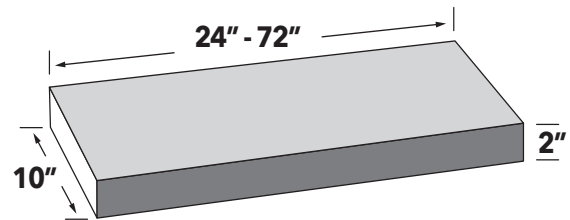

FLOATING SHELVES

- Standard height is 2".
- Standard depth is 10".
- Available in 1/16" width increments from 24" to 72".
- Standard grain direction will be horizontal on top, bottom, and front edge. Ends will have vertical grain.
- Option of horizontal grain top, bottom, and all edges.
- Metal brackets are included with your order.
  Max load weight for included bracket is 10 lbs per lineal foot.