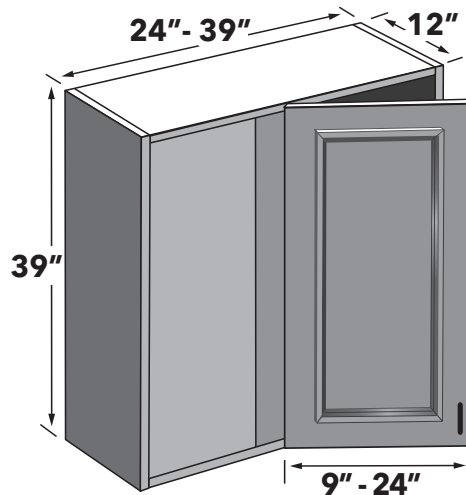

WALL CABINETS

39"H WALL CORNER BLIND LEFT

24" - 39" wide 39" high wall blind corner cabinet with 9" - 24" door hinged on left. Comes with two (2) adjustable shelves. (6" filler panel).
3" - 6" filler overlay recommended but not included.

NOTE: "P" = pull out 1" minimum from wall.

ITEM	DESCRIPTION	PRICE GROUP										ADD-ONS			
		01	02	03	04	05	06	07	08	09	10	PLY	GREY FB	SCMD	SCDT
W2439-BWL9	Wall Corner Blind Left, 9" Door, 24 X 39 X 12	519	536	556	578	601	619	640	662	853	974	62	42	N/A	N/A
W2439-BWL12P	Wall Corner Blind Left, 12" Door, 24 X 39 X 12	534	552	572	594	619	637	659	681	878	1002	64	43	N/A	N/A
W2739-BWL12	Wall Corner Blind Left, 12" Door, 27 X 39 X 12	541	560	580	603	628	646	668	691	890	1016	65	44	N/A	N/A
W2739-BWL13	Wall Corner Blind Left, 13 1/2" Door, 27 X 39 X 12	564	583	604	628	654	673	696	719	927	1059	68	45	N/A	N/A
W2739-BWL15P	Wall Corner Blind Left, 15" Door, 27 X 39 X 12	576	595	617	641	668	688	711	735	947	1081	69	46	N/A	N/A
W3039-BWL15	Wall Corner Blind Left, 15" Door, 30 X 39 X 12	585	605	627	651	678	698	722	746	962	1098	70	47	N/A	N/A
W3039-BWL16	Wall Corner Blind Left, 16 1/2" Door, 30 X 39 X 12	588	608	630	655	682	702	726	750	967	1104	71	47	N/A	N/A
W3039-BWL18P	Wall Corner Blind Left, 18" Door, 30 X 39 X 12	615	636	659	685	713	734	759	785	1011	1155	74	50	N/A	N/A
W3339-BWL18	Wall Corner Blind Left, 18" Door, 33 X 39 X 12	629	650	673	700	729	750	776	802	1034	1180	75	51	N/A	N/A
W3339-BWL19	Wall Corner Blind Left, 19 1/2" Door, 33 X 39 X 12	639	661	685	712	741	763	789	815	1051	1200	77	51	N/A	N/A
W3339-BWL21P	Wall Corner Blind Left, 21" Door, 33 X 39 X 12	662	684	709	737	767	790	817	844	1088	1242	79	53	N/A	N/A
W3639-BWL21	Wall Corner Blind Left, 21" Door, 36 X 39 X 12	672	695	720	748	779	802	830	858	1105	1262	81	54	N/A	N/A
W3939-BWL24S	Wall Corner Blind Left, 24" Door, 39 X 39 X 12	683	706	731	760	791	815	843	871	1123	1282	82	55	N/A	N/A
FE	Finished End	87	90	95	128	98	101	128	128	232	267	N/A	N/A	N/A	N/A