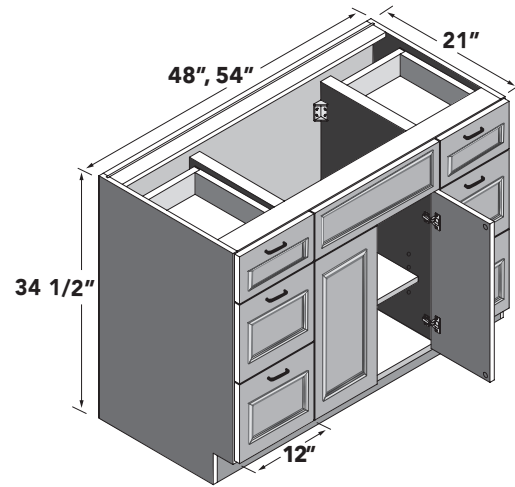

VANITY SINK COMBINATION DOUBLE DRAWERS

(6) DRAWERS, (2) DOORS

48", 54" wide vanity sink base cabinet with six (6) 12" wide drawers, two (2) doors, one (1) adjustable shelf.

ITEM	DESCRIPTION	PRICE GROUP										ADD-ONS			
		01	02	03	04	05	06	07	08	09	10	PLY	GREY FB	SCMD	SCDT
VSCDD4834	Vanity Sink Combo (6) Drawers (2) Doors, Drawers Left And Right, 48 X 34 1/2 X 21	1209	1250	1295	1346	1402	1443	1492	1543	1988	2270	145	85	562	421
VSCDD5434	Vanity Sink Combo (6) Drawers (2) Doors, Drawers Left And Right, 54 X 34 1/2 X 21	1263	1306	1353	1406	1464	1508	1559	1611	2077	2371	152	88	562	421
FE	Finished End	120	124	131	177	136	140	177	177	321	369	N/A	N/A	N/A	N/A