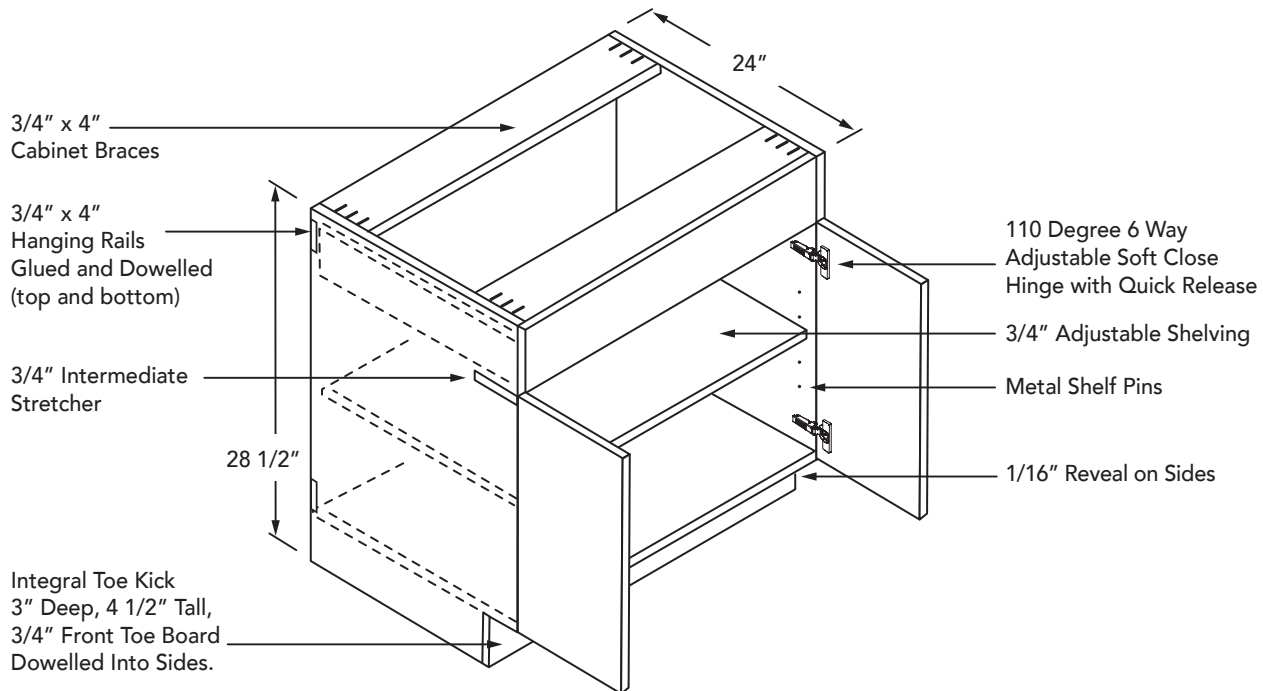

SPECIFICATIONS

Desk Cabinet Construction

- All Desk cabinet reveals are 1/8" from the top of cabinet and 1/8" between abutting drawer and or door faces. 1/16" reveals on all sides and bottom of cabinets.
- All Desk cabinets will have one door up to 21" in width. 24" wide cabinets have an option of one or two doors. All Desk cabinets over 24" wide will have two doors.
- Back panels of cabinets are 1/4" on all cabinets 30" or wider. Cabinets less than 30" will come with a 3/4" full solid back.
- **Must specify finished end side of cabinet to be factory applied. Interior of finished ends in the "Electra Series" will be white, same or similar color of the door. If you have a wood grain plywood case or white melamine case and do not want a different color on the finished end side please order an additional 3/4" "Desk Gable End Panel" to be field installed.**
- "Classic Series" Finished ends will have coordinating clear birch plywood or white melamine interiors.
- Bottom fixed shelf 3/4" dowelled into side panels. All sides 3/4" with 4" x 3/4" hanging rails.