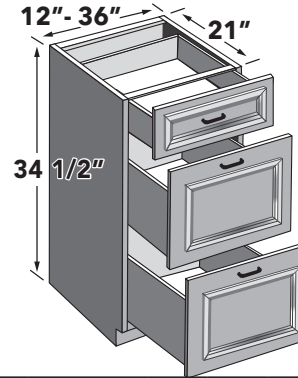

VANITY BASE THREE (3) DRAWERS

12" - 36" vanity base cabinet with three (3) drawers.

ITEM	DESCRIPTION	PRICE GROUP										ADD-ONS			
		01	02	03	04	05	06	07	08	09	10	PLY	GREY FB	SCMD	SCDT
VB3D1234	Vanity Base (3) Drawer, 12 X 34 1/2 X 21	503	520	539	560	583	600	620	641	827	944	39	23	281	211
VB3D1534	Vanity Base (3) Drawer, 15 X 34 1/2 X 21	555	574	595	618	644	663	685	708	913	1042	46	27	281	211
VB3D1834	Vanity Base (3) Drawer, 18 X 34 1/2 X 21	582	602	624	648	675	695	718	743	957	1093	49	28	281	211
VB3D2134	Vanity Base (3) Drawer, 21 X 34 1/2 X 21	614	635	658	684	712	734	758	784	1010	1154	53	31	281	211
VB3D2434	Vanity Base (3) Drawer, 24 X 34 1/2 X 21	664	687	712	740	770	793	820	847	1092	1247	56	33	281	211
VB3D2734	Vanity Base (3) Drawer, 27 X 34 1/2 X 21	701	724	751	780	812	836	865	894	1152	1315	63	37	281	211
VB3D3034	Vanity Base (3) Drawer, 30 X 34 1/2 X 21	738	763	791	822	856	881	911	942	1214	1386	68	39	281	211
VB3D3334	Vanity Base (3) Drawer, 33 X 34 1/2 X 21	776	802	831	864	900	926	958	990	1276	1457	72	42	281	211
VB3D3634	Vanity Base (3) Drawer, 36 X 34 1/2 X 21	812	840	870	904	942	970	1003	1036	1336	1525	76	45	281	211
FE	Finished End	120	124	131	177	136	140	177	177	321	369	N/A	N/A	N/A	N/A