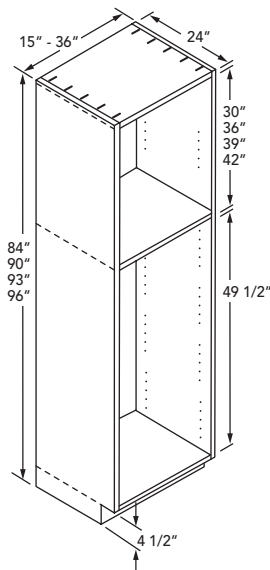

Typical Tall Cabinet