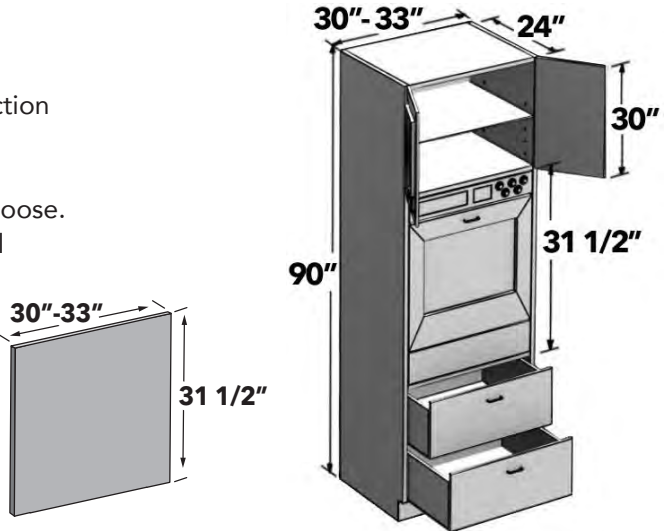

Filler panel included.

ITEM	DESCRIPTION	PRICE GROUP										ADD-ONS			
		01	02	03	04	05	06	07	08	09	10	PLY	GREY FB	SCMD	SCDT
TOS3090	Single Oven Tall, 30 X 90 X 24	1491	1541	1597	1660	1728	1779	1840	1902	2451	2799	227	136	187	140
TOS3390	Single Oven Tall, 33 X 90 X 24	1603	1658	1718	1785	1859	1914	1979	2046	2636	3010	259	155	187	140
FE	Finished End	314	325	343	463	354	366	463	463	838	964	N/A	N/A	N/A	N/A