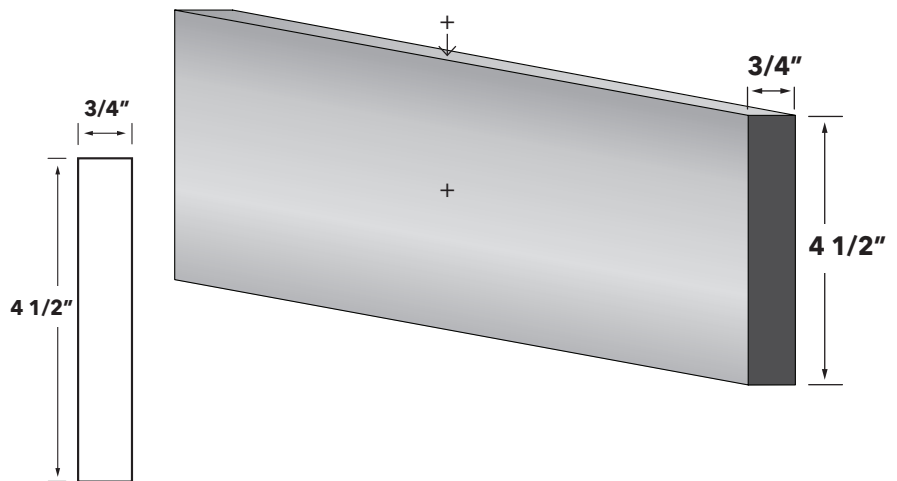

3/4" TOE KICK MOULDING

Available in all series. Finished one long edge and one face.
+ Indicates finished sides. Can be used as a square furniture base or top molding with the one long edge finished.

Please note: all 96" moldings that need to be shipped via FedEx or UPS will incur an additional $150 net charge to the standard freight rate. To avoid this fee, we can cut the 96" molding down to 94" before shipping. Standard truck orders will not incur this fee.