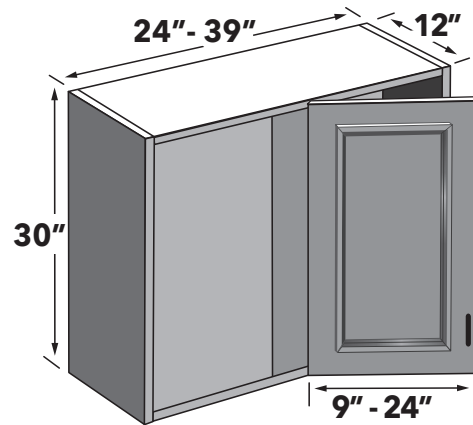

30"H WALL CORNER BLIND LEFT

24" - 39" wide 30" high wall blind corner cabinet with 9" - 24" door hinged on left. Comes with two (2) adjustable shelves. (6" filler panel). 3" - 6" filler overlay recommended but not included.

NOTE: "P" = pull out 1" minimum from wall.

ITEM	DESCRIPTION	PRICE GROUP										ADD-ONS			
		01	02	03	04	05	06	07	08	09	10	PLY	GREY FB	SCMD	SCDT
W2430-BWL9	Wall Corner Blind Left, 9" Door, 24 X 30 X 12	456	471	488	507	528	544	562	581	749	855	55	37	N/A	N/A
W2430-BWL12P	Wall Corner Blind Left, 12" Door, 24 X 30 X 12	487	504	522	542	565	582	601	622	801	915	58	39	N/A	N/A
W2730-BWL12	Wall Corner Blind Left, 12" Door, 27 X 30 X 12	495	511	530	551	573	591	611	631	813	929	59	40	N/A	N/A
W2730-BWL13	Wall Corner Blind Left, 13 1/2" Door, 27 X 30 X 12	511	529	548	569	593	610	631	652	841	960	61	41	N/A	N/A
W2730-BWL15P	Wall Corner Blind Left, 15" Door, 27 X 30 X 12	516	533	553	574	598	616	637	658	848	968	62	42	N/A	N/A
W3030-BWL15	Wall Corner Blind Left, 15" Door, 30 X 30 X 12	522	539	559	581	605	623	644	666	858	980	63	42	N/A	N/A
W3030-BWL16	Wall Corner Blind Left, 16 1/2" Door, 30 X 30 X 12	526	544	564	586	610	628	650	671	865	988	63	42	N/A	N/A
W3030-BWL18P	Wall Corner Blind Left, 18" Door, 30 X 30 X 12	579	599	620	645	671	691	714	739	952	1087	69	47	N/A	N/A
W3330-BWL18	Wall Corner Blind Left, 18" Door, 33 X 30 X 12	591	611	633	658	685	705	729	754	972	1109	71	48	N/A	N/A
W3330-BWL19	Wall Corner Blind Left, 19 1/2" Door, 33 X 30 X 12	598	619	641	666	694	714	739	764	984	1124	72	48	N/A	N/A
W3330-BWL21P	Wall Corner Blind Left, 21" Door, 33 X 30 X 12	602	622	644	670	697	718	742	767	989	1129	72	48	N/A	N/A
W3630-BWL21	Wall Corner Blind Left, 21" Door, 36 X 30 X 12	617	637	661	686	715	736	761	787	1014	1157	74	50	N/A	N/A
W3930-BWL24S	Wall Corner Blind Left, 24" Door, 39 X 30 X 12	632	653	677	703	732	754	779	806	1038	1186	76	51	N/A	N/A
FE	Finished End	74	76	80	108	83	86	108	108	196	226	N/A	N/A	N/A	N/A