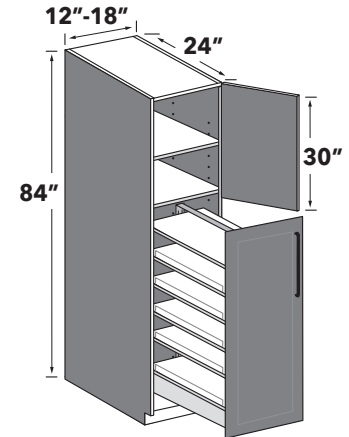

TALL CABINETS

84" H TALL (2) DOOR PULLOUT PANTRY

12", 15", 18" pullout pantry organizer with two (2) doors, one (1) fixed shelf, and one (1) adjustable shelf. Specify L or R.

ITEM	DESCRIPTION	PRICE GROUP										ADD-ONS			
		01	02	03	04	05	06	07	08	09	10	PLY	GREY FB	SCMD	SCDT
TU1284-PPO	Tall (2) Doors, Pantry Pullout, 12 X 84 X 24	2366	2446	2535	2634	2743	2825	2920	3019	3891	4442	119	71	N/A	N/A
TU1584-PPO	Tall (2) Doors, Pantry Pullout, 15 X 84 X 24	2613	2702	2800	2909	3029	3120	3225	3334	4297	4906	134	80	N/A	N/A
TU1884-PPO	Tall (2) Doors, Pantry Pullout, 18 X 84 X 24	2865	2962	3069	3189	3321	3420	3535	3655	4710	5378	149	89	N/A	N/A
FE	Finished End	294	304	321	433	332	343	433	433	784	902	N/A	N/A	N/A	N/A

90" H TALL (2) DOOR PULLOUT PANTRY

12", 15", 18" pullout pantry organizer with two (2) doors, one (1) fixed shelf, and two (2) adjustable shelves. Specify L or R.