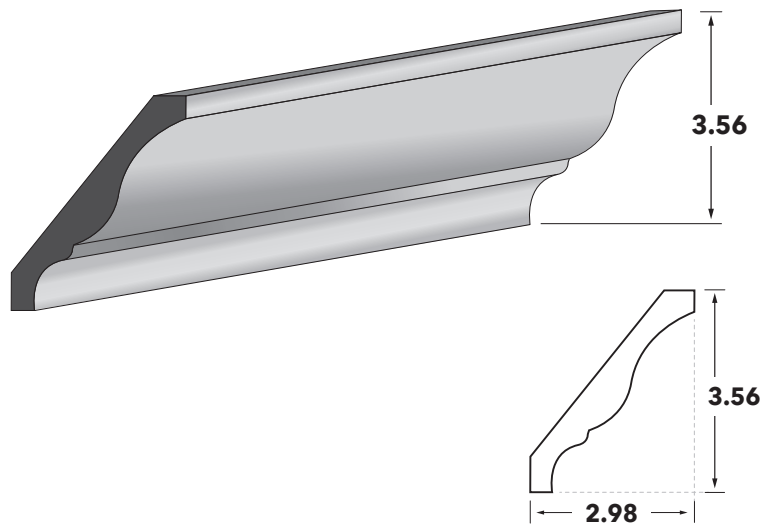

ELECTRA ROMA SERIES MOULDINGS ONLY, ROYAL CROWN

Please note: all 96" moldings that need to be shipped via FedEx or UPS will incur an additional $150 net charge to the standard freight rate. To avoid this fee, we can cut the 96" molding down to 94" before shipping. Standard truck orders will not incur this fee.

ITEM	DESCRIPTION	PRICE GROUP									
		01	02	03	04	05	06	07	08	09	10
MRCL4	Royal Crown, 2.98" X 3.56" X 96"	N/A	N/A	N/A	157	N/A	N/A	157	157	N/A	N/A

ELECTRA ROMA SERIES MOULDINGS ONLY, STRAIGHT CROWN

Please note: all 96" moldings that need to be shipped via FedEx or UPS will incur an additional $150 net charge to the standard freight rate. To avoid this fee, we can cut the 96" molding down to 94" before shipping. Standard truck orders will not incur this fee.