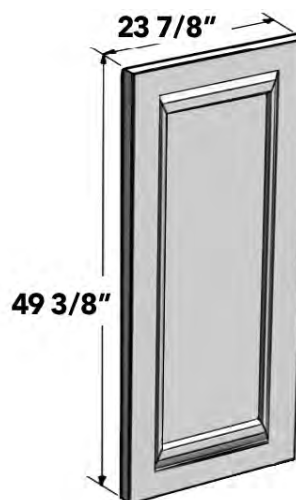

TALL DECORATIVE END LOWER

Decorative end (bottom door of tall unit). Finished end should be added if using decorative ends.

ITEM	DESCRIPTION	PRICE GROUP									
		01	02	03	04	05	06	07	08	09	10
TDE49	Tall Decorative End Lower, 23 7/8 X 49 3/8 X 3/4	$302	$311	$320	$355	$366	$321	$501	$512	$855	$1,030