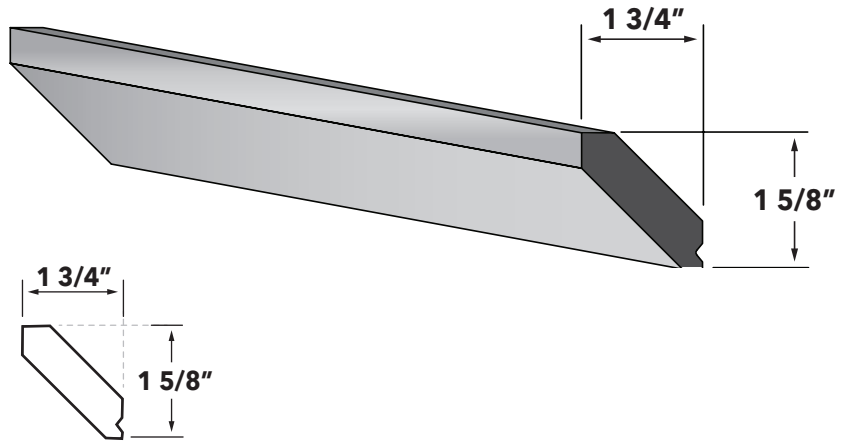

SMALL SHAKER CROWN

Available in Classic Series only.

Please note: all 96" moldings that need to be shipped via FedEx or UPS will incur an additional $150 net charge to the standard freight rate. To avoid this fee, we can cut the 96" molding down to 94" before shipping. Standard truck orders will not incur this fee.

ITEM	DESCRIPTION	PRICE GROUP									
		01	02	03	04	05	06	07	08	09	10
MCS2	Small Shaker Crown, 1 3/4 X 1 5/8 X 96	N/A	N/A	N/A	N/A	N/A	152	N/A	N/A	N/A	N/A

LARGE SHAKER CROWN

Available in Classic Series only.

Please note: all 96" moldings that need to be shipped via FedEx or UPS will incur an additional $150 net charge to the standard freight rate. To avoid this fee, we can cut the 96" molding down to 94" before shipping. Standard truck orders will not incur this fee.