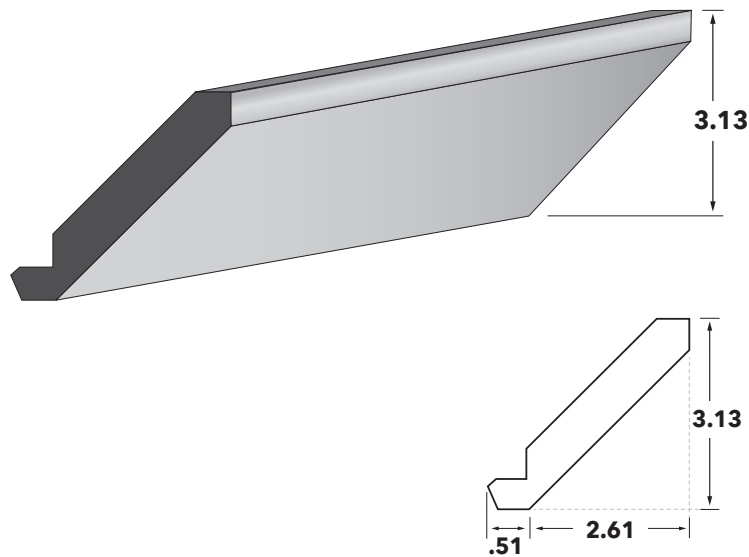

ITEM	DESCRIPTION	PRICE GROUP									
		01	02	03	04	05	06	07	08	09	10
MSCW3	Straight Crown, 2.61" X 3.13" X 96"	N/A	N/A	N/A	N/A	N/A	N/A	N/A	N/A	257	290