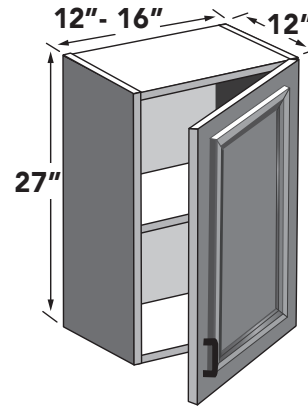

WALL CABINETS

27"H x 12"D WALL (1) DOOR

12" - 16 1/2" wide 27" high 12" deep wall cabinet with one (1) door and one (1) shelf. Specify L or R.

ITEM	DESCRIPTION	PRICE GROUP										ADD-ONS			
		01	02	03	04	05	06	07	08	09	10	PLY	GREY FB	SCMD	SCDT
W1227	Wall Cabinet (1) Door, 12 X 27 X 12	289	298	309	321	335	345	356	368	475	542	35	23	N/A	N/A
W1527	Wall Cabinet (1) Door, 15 X 27 X 12	322	333	345	358	373	384	397	411	529	604	39	26	N/A	N/A
W1627	Wall Cabinet (1) Door, 16 1/2 X 27 X 12	338	350	362	377	392	404	418	432	556	635	41	27	N/A	N/A
FE	Finished End	70	73	77	103	79	82	103	103	187	215	N/A	N/A	N/A	N/A

27"H x 24"D WALL (1) DOOR

12" - 16 1/2" wide 27" high 24" deep wall cabinet with one (1) door and one (1) shelf. Specify L or R.