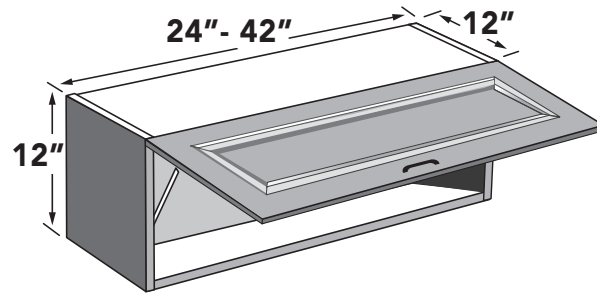

WALL CABINETS

12"H WALL LIFT UP CABINET

24" - 42" wide 12" high wall stay-lift cabinet.

ITEM	DESCRIPTION	PRICE GROUP										ADD-ONS			
		01	02	03	04	05	06	07	08	09	10	PLY	GREY FB	SCMD	SCDT
WLU2412	Wall Life Up Cabinet, 24 X 12 X 12	597	618	640	665	693	713	737	762	982	1122	72	23	N/A	N/A
WLU3012	Wall Life Up Cabinet, 30 X 12 X 12	612	633	656	682	710	731	756	781	1007	1150	73	24	N/A	N/A
WLU3612	Wall Life Up Cabinet, 36 X 12 X 12	641	663	687	714	743	765	791	818	1054	1203	77	27	N/A	N/A
WLU3912	Wall Life Up Cabinet, 39 X 12 X 12	658	680	704	732	762	785	811	839	1081	1235	79	28	N/A	N/A
WLU4212	Wall Life Up Cabinet, 42 X 12 X 12	686	709	735	764	795	819	847	875	1128	1288	82	30	N/A	N/A
FE	Finished End	64	66	69	94	72	74	94	94	169	195	N/A	N/A	N/A	N/A