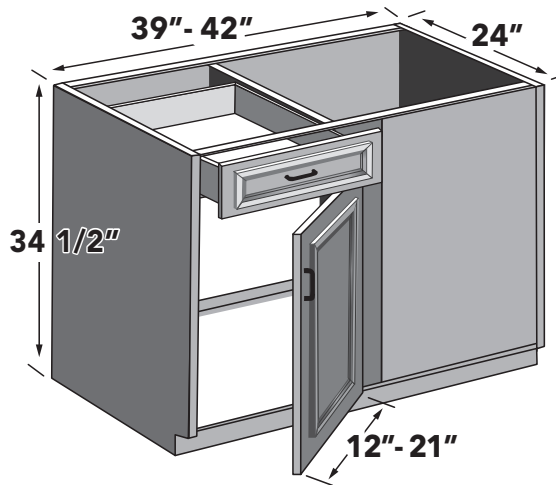

BASE RIGHT (R) BLIND CORNER (39" - 48" openings)

39" - 42" wide base blind corner cabinet with drawer.
Door hinged on the blank (Right) side.
Need a minimum of 39" space but not to exceed a maximum of 42"
(based on door size selected).
Comes with one (1) adjustable shelf.
(6" filler panel). 3" - 6" base filler overlay recommended but not included.