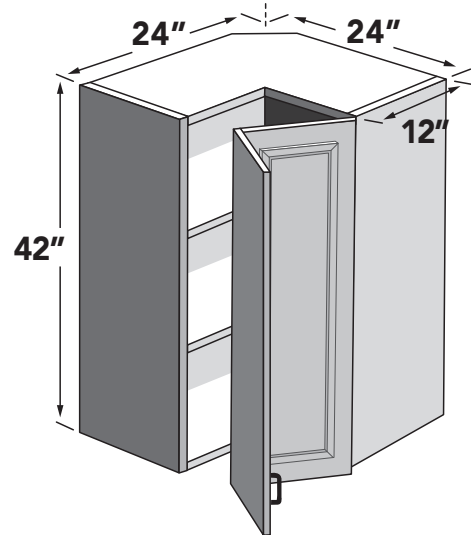

ITEM	DESCRIPTION	PRICE GROUP										ADD-ONS			
		01	02	03	04	05	06	07	08	09	10	PLY	GREY FB	SCMD	SCDT
WER2442	Wall Corner Easy Reach, 24 X 42 X 12	698	721	748	777	809	833	861	890	1147	1310	84	56	N/A	N/A
FE	Finished End	90	93	99	133	102	105	133	133	241	277	N/A	N/A	N/A	N/A