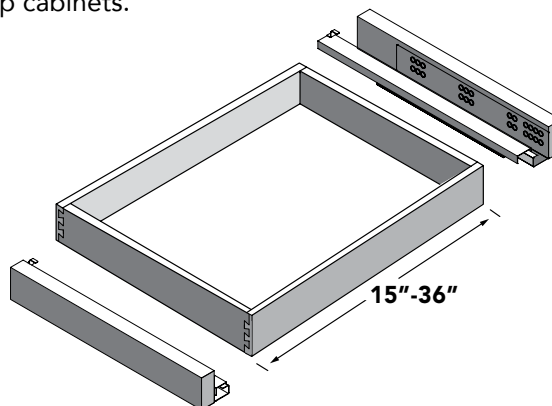

Note: Single door cabinets will have 2 (two) 5/8" spacers (1 1/4") mounted on the hinge side.