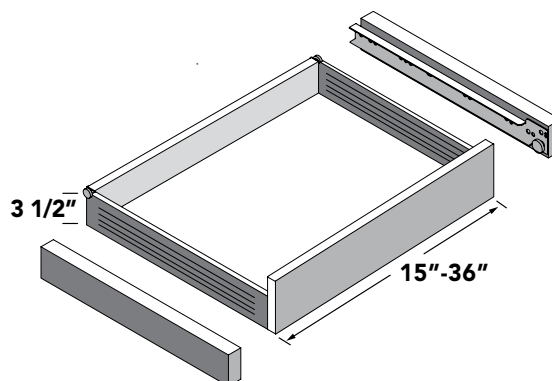

SINGLE METAL DRAWER BOX ROLLOUT KIT

Includes parts for mounting into base or tall cabinets. 24" deep cabinets. Face of rollout drawer box to be white edge banded melamine to match bottom and back of drawer material.

ITEM	DESCRIPTION	PRICE
ROT-SMDB15	15" wide Roll out Tray Kit	$107
ROT-SMDB18	18" wide Roll out Tray Kit	$110
ROT-SMDB21	21" wide Roll out Tray Kit	$114
ROT-SMDB24	24" wide Roll out Tray Kit	$117
ROT-SMDB24S	24" wide Roll out Tray Kit	$117
ROT-SMDB27	27" wide Roll out Tray Kit	$120
ROT-SMDB30	30" wide Roll out Tray Kit	$124
ROT-SMDB33	33" wide Roll out Tray Kit	$128
ROT-SMDB36	36" wide Roll out Tray Kit	$132

Note: Single door cabinets will have 2 (two) 5/8" spacers (1 1/4") mounted on the hinge side.

SOFT CLOSE METAL DRAWER BOX ROLLOUT KIT

Includes parts for mounting into base or tall cabinets. 24" deep cabinets. Face of rollout drawer box to be grey edge banded melamine to match bottom and back of drawer material.

ITEM	DESCRIPTION	PRICE
ROT-SCMD15	15" wide Roll out Tray Kit	$194
ROT-SCMD18	18" wide Roll out Tray Kit	$200
ROT-SCMD21	21" wide Roll out Tray Kit	$206
ROT-SCMD24	24" wide Roll out Tray Kit	$212
ROT-SCMD24S	24" wide Roll out Tray Kit	$212
ROT-SCMD27	27" wide Roll out Tray Kit	$218
ROT-SCMD30	30" wide Roll out Tray Kit	$225
ROT-SCMD33	33" wide Roll out Tray Kit	$232
ROT-SCMD36	36" wide Roll out Tray Kit	$239