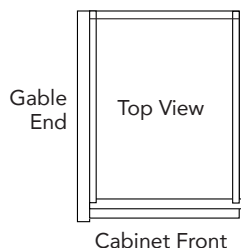

ITEM	DESCRIPTION	PRICE GROUP									
		01	02	03	04	05	06	07	08	09	10
TGEU30	Tall Gable End Panel, 24 7/8 X 30 X 3/4	$191	$196	$202	$224	$231	$203	$224	$224	$540	$651
TGEU36	Tall Gable End Panel, 24 7/8 X 36 X 3/4	$229	$236	$243	$269	$277	$243	$269	$269	$647	$780
TGEU39	Tall Gable End Panel, 24 7/8 X 39 X 3/4	$248	$255	$263	$291	$300	$263	$291	$291	$701	$845
TGEU42	Tall Gable End Panel, 24 7/8 X 42 X 3/4	$267	$275	$283	$314	$323	$283	$314	$314	$755	$910