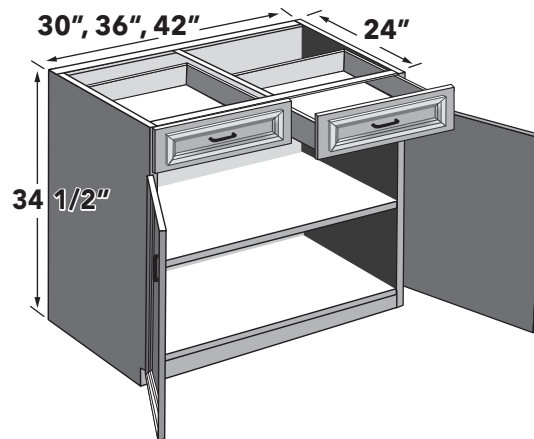

BASE (2) DRAWERS (2) DOORS

30", 36", 42" base cabinet with two (2) drawers, two (2) doors, one (1) adjustable shelf.

ITEM	DESCRIPTION	PRICE GROUP										ADD-ONS			
		01	02	03	04	05	06	07	08	09	10	PLY	GREY FB	SCMD	SCDT
B2DD3034	Base (2) Drawer (2) Door, 30 X 34 1/2 X 24	680	703	728	757	788	811	839	867	1118	1276	68	39	187	140
B2DD3634	Base (2) Drawer (2) Door, 36 X 34 1/2 X 24	754	779	808	839	874	900	930	962	1239	1415	76	45	187	140
B2DD4234	Base (2) Drawer (2) Door, 42 X 34 1/2 X 24	894	924	958	995	1036	1067	1103	1140	1470	1678	93	54	187	140
FE	Finished End	137	142	150	202	155	160	202	202	366	420	N/A	N/A	N/A	N/A