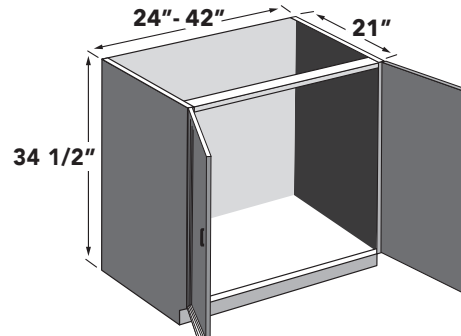

VANITY BASE SINK FULL HEIGHT (2) DOORS

24" - 42" full height door vanity sink base cabinet with two (2) full height doors.

ITEM	DESCRIPTION	PRICE GROUP										ADD-ONS			
		01	02	03	04	05	06	07	08	09	10	PLY	GREY FB	SCMD	SCDT
VSFH2434	Vanity Base Sink Full Height (2) Door, 24 X 34 1/2 X 21	439	454	470	489	509	524	542	560	722	824	59	34	N/A	N/A
VSFH2734	Vanity Base Sink Full Height (2) Door, 27 X 34 1/2 X 21	470	486	503	523	545	561	580	599	773	882	63	37	N/A	N/A
VSFH3034	Vanity Base Sink Full Height (2) Door, 30 X 34 1/2 X 21	501	518	537	558	581	598	618	639	823	940	68	39	N/A	N/A
VSFH3334	Vanity Base Sink Full Height (2) Door, 33 X 34 1/2 X 21	532	550	570	592	616	635	656	678	874	998	72	42	N/A	N/A
VSFH3634	Vanity Base Sink Full Height (2) Door, 36 X 34 1/2 X 21	563	582	603	627	652	672	694	718	925	1056	76	45	N/A	N/A
VSFH3934	Vanity Base Sink Full Height (2) Door, 39 X 34 1/2 X 21	592	612	635	659	687	707	731	756	974	1112	89	52	N/A	N/A
VSFH4234	Vanity Base Sink Full Height (2) Door, 42 X 34 1/2 X 21	623	644	668	694	723	744	769	795	1025	1170	93	54	N/A	N/A
FE	Finished End	120	124	131	177	136	140	177	177	321	369	N/A	N/A	N/A	N/A

VANITY BASE ONE (1) DRAWER (1) DOOR

12" - 24" vanity base cabinet with one (1) drawer, one (1) door hinged on (L or R), one (1) adjustable shelf. Specify L or R.