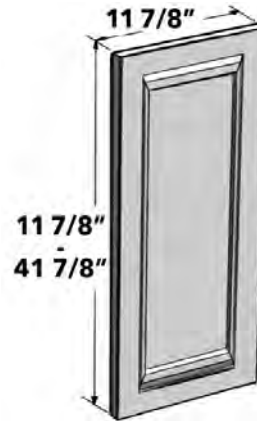

ITEM	DESCRIPTION	PRICE GROUP									
		01	02	03	04	05	06	07	08	09	10
WDE12	Wall Decorative End, 11 7/8 X 11 7/8 X 3/4	$49	$50	$52	$57	$59	$52	$81	$83	$138	$166
WDE15	Wall Decorative End, 11 7/8 X 14 7/8 X 3/4	$61	$63	$65	$72	$74	$65	$101	$104	$173	$208
WDE18	Wall Decorative End, 11 7/8 X 17 7/8 X 3/4	$73	$75	$78	$86	$89	$78	$122	$124	$207	$250
WDE21	Wall Decorative End, 11 7/8 X 20 7/8 X 3/4	$85	$88	$91	$100	$103	$91	$142	$145	$242	$291
WDE24	Wall Decorative End, 11 7/8 X 23 7/8 X 3/4	$90	$93	$96	$106	$109	$96	$150	$153	$256	$308
WDE30	Wall Decorative End, 11 7/8 X 29 7/8 X 3/4	$91	$94	$97	$108	$111	$97	$152	$155	$259	$312
WDE36	Wall Decorative End, 11 7/8 X 35 7/8 X 3/4	$110	$113	$116	$129	$133	$117	$182	$186	$311	$375
WDE39	Wall Decorative End, 11 7/8 X 38 7/8 X 3/4	$119	$122	$126	$140	$144	$126	$197	$202	$337	$406
WDE42	Wall Decorative End, 11 7/8 X 41 7/8 X 3/4	$128	$132	$136	$151	$155	$136	$213	$217	$363	$437