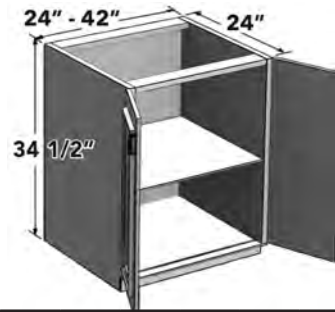

BASE CABINETS

BASE FULL HEIGHT (2) DOORS

24" - 42" full height door base cabinet with two (2) full height doors, one (1) adjustable shelf.

ITEM	DESCRIPTION	PRICE GROUP										ADD-ONS			
		01	02	03	04	05	06	07	08	09	10	PLY	GREY FB	SCMD	SCDT
BF2434	Base Full Height (2) Door, 24 X 34 1/2 X 24	489	505	524	544	566	583	603	623	804	917	59	34	N/A	N/A
BF2734	Base Full Height (2) Door, 27 X 34 1/2 X 24	525	543	562	585	609	627	648	670	863	986	63	37	N/A	N/A
BF3034	Base Full Height (2) Door, 30 X 34 1/2 X 24	563	582	603	627	652	672	694	718	925	1056	68	39	N/A	N/A
BF3334	Base Full Height (2) Door, 33 X 34 1/2 X 24	600	621	643	668	696	717	741	766	987	1127	72	42	N/A	N/A
BF3634	Base Full Height (2) Door, 36 X 34 1/2 X 24	637	658	682	709	738	760	786	812	1047	1195	76	45	N/A	N/A
BF3934	Base Full Height (2) Door, 39 X 34 1/2 X 24	739	764	792	823	857	882	912	943	1215	1388	89	52	N/A	N/A
BF4234	Base Full Height (2) Door, 42 X 34 1/2 X 24	777	803	832	865	900	927	959	991	1277	1458	93	54	N/A	N/A
FE	Finished End	137	142	150	202	155	160	202	202	366	420	N/A	N/A	N/A	N/A

BASE ONE (1) DRAWER (1) DOOR

12" - 24" base cabinet with one (1) drawer, one (1) door hinged on (L or R), one (1) adjustable shelf. Specify L or R.