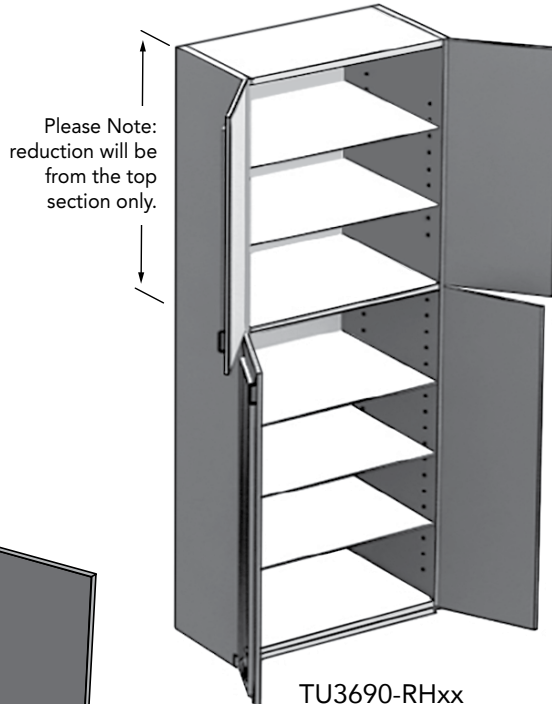

TU3690-RHxx