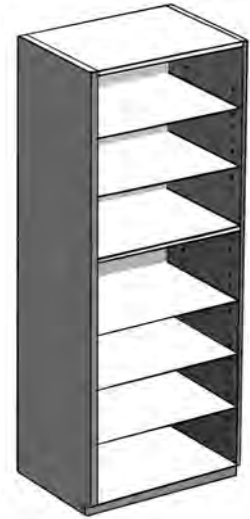

TU3690-ND

CODE	WALL	BASE	VANITY	TALL
ND	-15%	-15%	-15%	-15%

REDUCED DEPTH

- Minimum depth of a cabinet without a drawer is 6".
- Minimum depth of a cabinet with a drawer and glides is 13".
  All other depths with drawers are quoted only (will add to lead times).
- Some cabinets may not be able to be modified.
- Corner cabinets excluded.
- Specify depth after code, i.e. B1D3034-RD15
- Please note: base & tall cabinet shelves are set back from front of box 2 1/2" (i.e. TU3090-RD9 has a shelf 2 1/2" less than box). Wall cabinets are set back 1".
- Reduce width in increments of 1/4". i.e. B1D3034-RD18.75.

Examples: