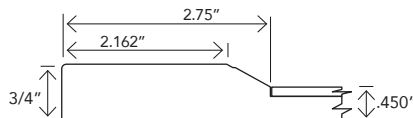

Door:
Vertical Grain is standard on doors, frames and mullions

DOOR & DRAWER A PROFILE

DRAWER B PROFILE

Engineered core is a substrate that's 100% recycled, EPA-CPA certified, CARB II compliant.

Thermofoil is a vinyl membrane that can be melded to a substrate using heat, vacuum, glue, and pressure. The result is a seamless front and front edges, making a durable product that's resistant to chips, scratches, dents, moderate heat, and water damage.