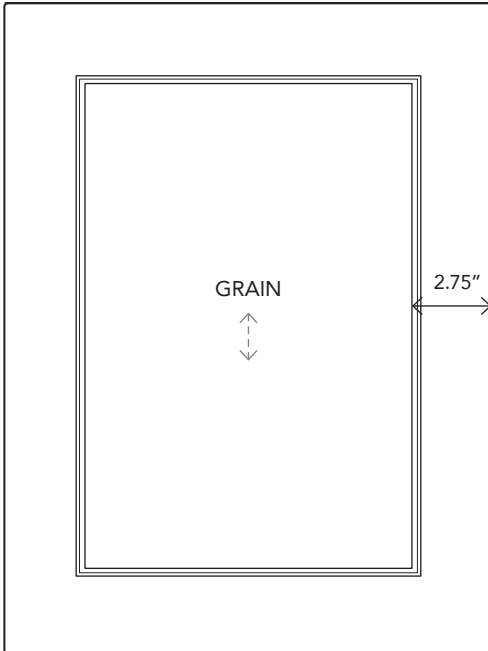

Door:
Vertical Grain
is standard on
doors, frames
and mullions

Price Group 07

MATERIAL:

Engineered Substrate with
Pressed Vinyl Thermofoil

MODEL #:	COLOR
20EC47MB	Terni
20EC49MB	Trapani Walnut
20EC50MB	Scandicci
20EC61MB	Monza
20EC62MB	Modica
20EC63MB	Massa
20EC75MB	Glaucous
20EC76MB	Carbone (black back)
20EC77MB	Azul (black back)

Engineered core is a substrate that's 100% recycled, EPA-CPA certified, CARB II compliant.

Thermofoil is a vinyl membrane that can be melded to a substrate using heat, vacuum, glue, and pressure. The result is a seamless front and front edges, making a durable product that's resistant to chips, scratches, dents, moderate heat, and water damage.