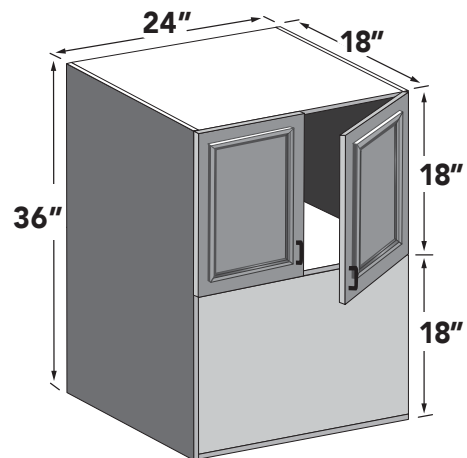

ITEM	DESCRIPTION	PRICE GROUP										ADD-ONS			
		01	02	03	04	05	06	07	08	09	10	PLY	GREY FB	SCMD	SCDT
WMC2436	Wall Microwave Cabinet, 24 X 36 X 18	609	630	652	678	706	727	752	777	1001	1143	73	49	N/A	N/A
FE	Finished End	84	86	91	123	94	97	123	123	223	256	N/A	N/A	N/A	N/A