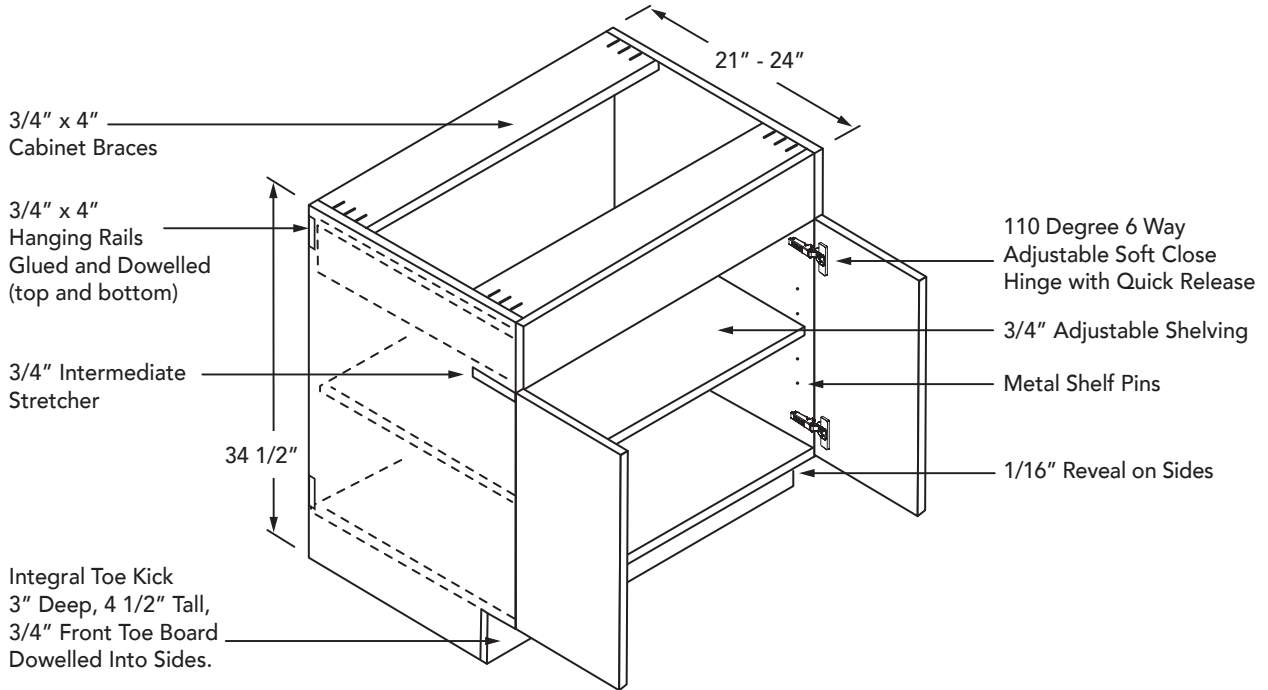

Base & Vanity Cabinet Construction

- All Base & Vanity cabinet reveals are 1/8" from the top of cabinet and 1/8" between abutting drawer and or door faces. 1/16" reveals on all sides and bottom of cabinets.
- All Base & Vanity cabinets will have one door up to 21" in width. 24" wide cabinets have an option of one or two doors. All Base & Vanity cabinets over 24" wide will have two doors.
- Back panels of cabinets are 1/4" on all cabinets 30" or wider. Cabinets less than 30" will come with a 3/4" full solid back.
- **Must specify finished end side of cabinet to be factory applied. Interior of finished ends in the "Electra Series" will be white, same or similar color of the door. If you have a wood grain plywood case or white melamine case and do not want a different color on the finished end side please order an additional 3/4" "Base or Vanity Gable End Panel" to be field installed.**
- "Classic Series" Finished ends will have coordinating clear birch plywood or white melamine interiors.
- Bottom fixed shelf 3/4" dowelled into side panels. All sides 3/4" with 4" x 3/4" hanging rails.
- 31 1/2" Vanity Heights and ADA vanities will have same 5 7/8" top drawer fronts with other fascia components adjusted in size according to the standard Base & Vanity cabinet reveals.