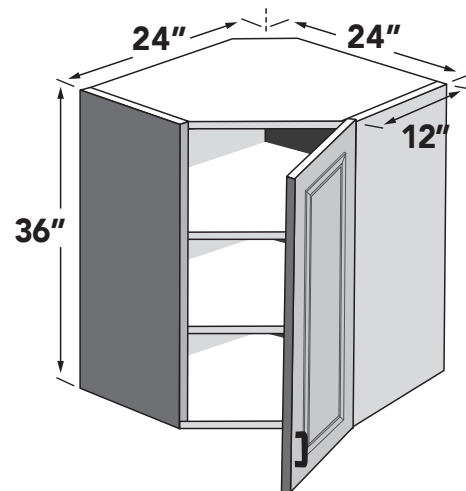

ITEM	DESCRIPTION	PRICE GROUP										ADD-ONS			
		01	02	03	04	05	06	07	08	09	10	PLY	GREY FB	SCMD	SCDT
WDC2436	Wall Diagonal Corner, 24 X 36 X 12	520	538	557	579	603	621	642	664	856	977	62	42	N/A	N/A
FE	Finished End	84	86	91	123	94	97	123	123	223	256	N/A	N/A	N/A	N/A