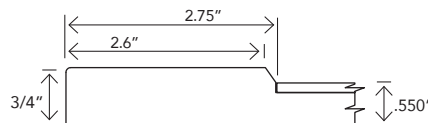

DOOR & DRAWER A PROFILE