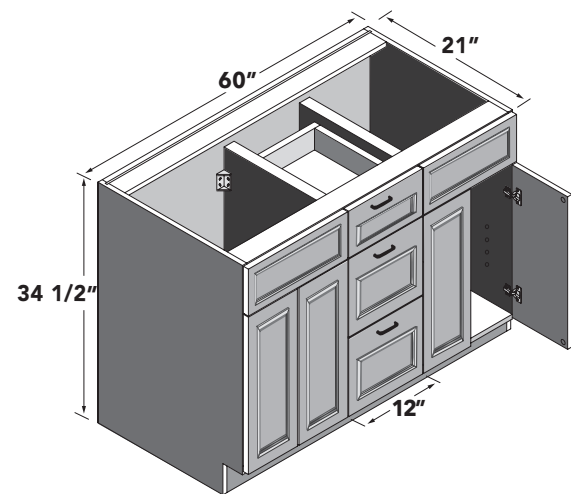

VANITY SINK COMBINATION DOUBLE DOORS

(3) DRAWERS, (4) DOORS

60" wide vanity sink base cabinet with three (3) 12" wide drawers, four (4) doors

ITEM	DESCRIPTION	PRICE GROUP										ADD-ONS			
		01	02	03	04	05	06	07	08	09	10	PLY	GREY FB	SCMD	SCDT
VSCDD6034	Vanity Sink Combo (3) Drawers (4) Doors, Doors Left And Right, 60 X 34 1/2 X 21	1343	1388	1439	1495	1557	1603	1657	1713	2208	2521	161	94	281	211
FE	Finished End	120	124	131	177	136	140	177	177	321	369	N/A	N/A	N/A	N/A