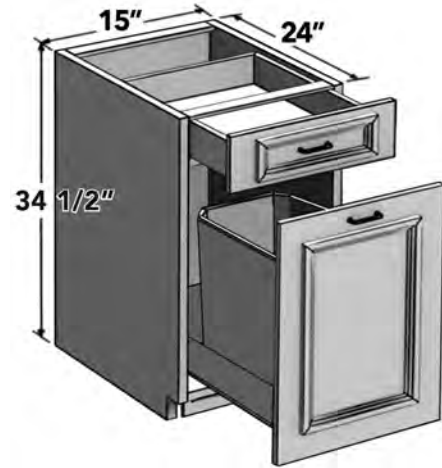

BASE (1) DRAWER (1) WASTE BASKET

15" base cabinet with one (1) drawer, one (1) waste basket.
(All waste basket pullouts will be wood with soft close.)