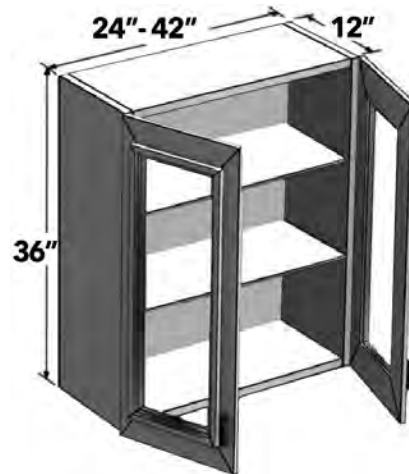

ITEM	DESCRIPTION	PRICE GROUP										ADD-ONS			
		01	02	03	04	05	06	07	08	09	10	PLY	GREY FB	SCMD	SCDT
W2436-GD	Wall (2) Glass Doors, 24 X 36 X 12	N/A	N/A	N/A	928	N/A	995	1028	1063	N/A	N/A	100	41	N/A	N/A
W3036-GD	Wall (2) Glass Doors, 30 X 36 X 12	N/A	N/A	N/A	1020	N/A	1093	1130	1168	N/A	N/A	110	48	N/A	N/A
W3636-GD	Wall (2) Glass Doors, 36 X 36 X 12	N/A	N/A	N/A	1110	N/A	1190	1230	1272	N/A	N/A	120	54	N/A	N/A
W4236-GD	Wall (2) Glass Doors, 42 X 36 X 12	N/A	N/A	N/A	1247	N/A	1337	1383	1429	N/A	N/A	134	64	N/A	N/A
FE	Finished End	N/A	N/A	N/A	123	N/A	97	123	123	N/A	N/A	N/A	N/A	N/A	N/A