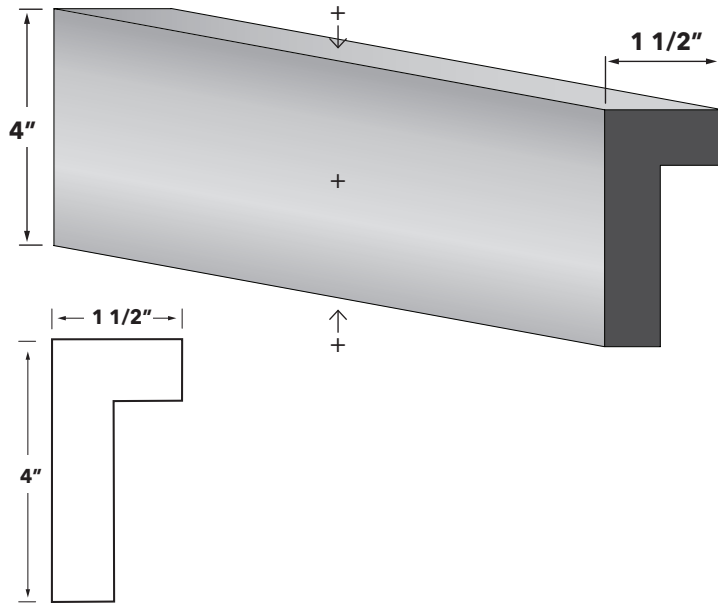

ITEM	DESCRIPTION	PRICE GROUP									
		01	02	03	04	05	06	07	08	09	10
MSV4	Large Square Valance, 4 X 1 1/2 X 96	187	192	207	220	275	248	220	220	N/A	N/A

ELECTRA VENEER SERIES MOULDINGS ONLY, STRAIGHT CROWN