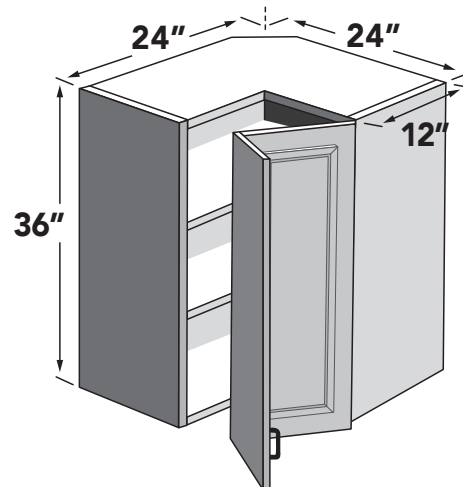

ITEM	DESCRIPTION	PRICE GROUP										ADD-ONS			
		01	02	03	04	05	06	07	08	09	10	PLY	GREY FB	SCMD	SCDT
WER2436	Wall Corner Easy Reach, 24 X 36 X 12	603	623	646	671	699	720	744	769	991	1132	72	49	N/A	N/A
FE	Finished End	84	86	91	123	94	97	123	123	223	256	N/A	N/A	N/A	N/A