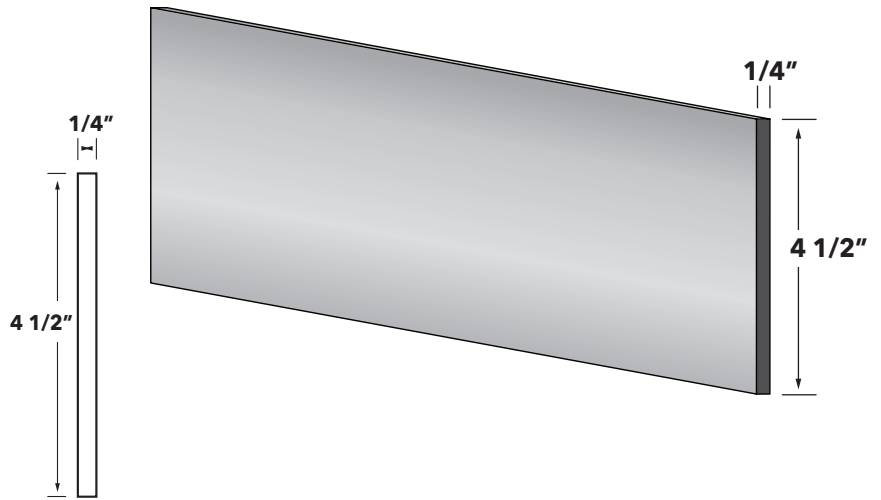

1/4" TOE KICK MOULDING

Available in Classic Series & Veneer Series only.

Please note: all 96" moldings that need to be shipped via FedEx or UPS will incur an additional $150 net charge to the standard freight rate. To avoid this fee, we can cut the 96" molding down to 94" before shipping. Standard truck orders will not incur this fee.