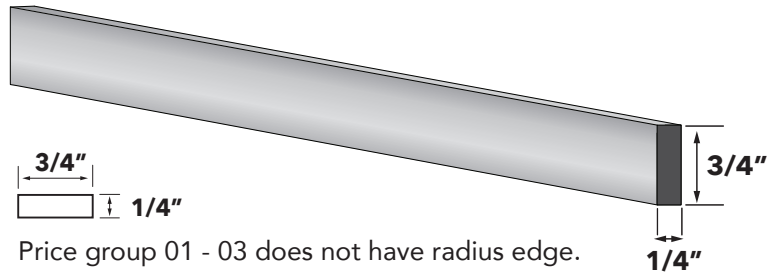

SCRIBE MOULDING

Available in Classic Series only.

Please note: all 96" moldings that need to be shipped via FedEx or UPS will incur an additional $150 net charge to the standard freight rate. To avoid this fee, we can cut the 96" molding down to 94" before shipping. Standard truck orders will not incur this fee.

ITEM	DESCRIPTION	PRICE GROUP									
		01	02	03	04	05	06	07	08	09	10
MSM	Scribe Moulding, 3/4 X 1/4 X 96	40	43	46	N/A	48	49	N/A	N/A	N/A	N/A

SQUARE MOULDING

+ Indicates finished sides.

Please note: all 96" moldings that need to be shipped via FedEx or UPS will incur an additional $150 net charge to the standard freight rate. To avoid this fee, we can cut the 96" molding down to 94" before shipping. Standard truck orders will not incur this fee.