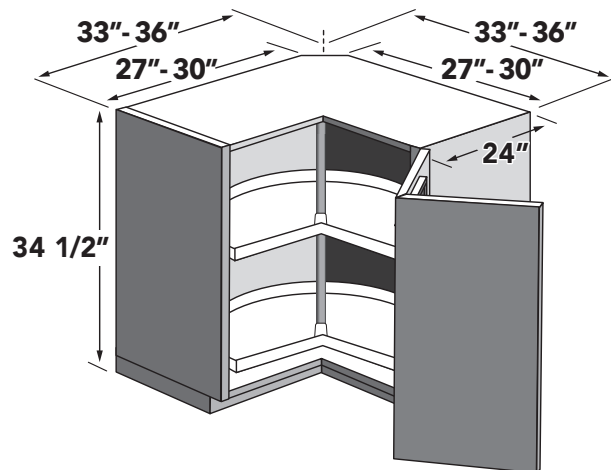

ITEM	DESCRIPTION	PRICE GROUP										ADD-ONS			
		01	02	03	04	05	06	07	08	09	10	PLY	GREY FB	SCMD	SCDT
BLSWT3334	Base Corner Lazy Susan (White Trays), 33 X 34 1/2 X 24	745	770	798	830	864	890	920	951	1225	1399	108	63	N/A	N/A
BLSWT3634	Base Corner Lazy Susan (White Trays), 36 X 34 1/2 X 24	862	891	923	959	999	1029	1063	1099	1417	1618	114	68	N/A	N/A
FE	Finished End	137	142	150	202	155	160	202	202	366	420	N/A	N/A	N/A	N/A