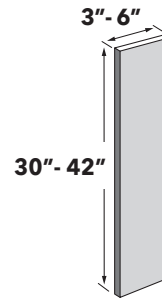

WALL FILLERS

3" - 6" wide filler for 30" - 42" high wall cabinet.
Finished one face only.

ITEM	DESCRIPTION	PRICE GROUP									
		01	02	03	04	05	06	07	08	09	10
WF330	Wall Filler, 3 X 30 X 3/4	$42	$43	$46	$49	$61	$55	$49	$49	$108	$119
WF336	Wall Filler, 3 X 36 X 3/4	$50	$51	$55	$59	$74	$66	$59	$59	$129	$143
WF339	Wall Filler, 3 X 39 X 3/4	$54	$56	$60	$64	$80	$72	$64	$64	$140	$155
WF342	Wall Filler, 3 X 42 X 3/4	$58	$60	$64	$69	$86	$78	$69	$69	$151	$167
WF630	Wall Filler, 6 X 30 X 3/4	$70	$72	$78	$83	$104	$94	$83	$83	$179	$198
WF636	Wall Filler, 6 X 36 X 3/4	$84	$87	$93	$100	$124	$113	$100	$100	$215	$238
WF639	Wall Filler, 6 X 39 X 3/4	$91	$94	$101	$108	$135	$122	$108	$108	$233	$258
WF642	Wall Filler, 6 X 42 X 3/4	$99	$101	$109	$116	$145	$131	$116	$116	$251	$278