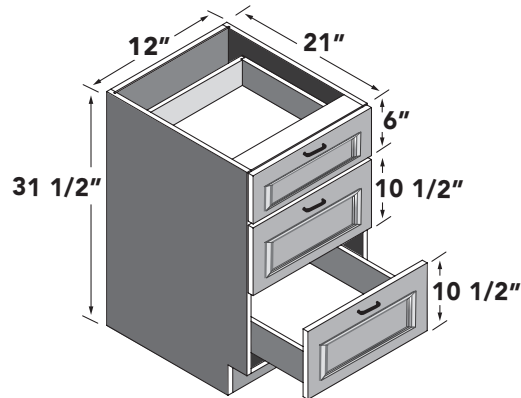

VANITY BASE (3) DRAWERS

Vanity base cabinet with three (3) drawers.
6" standard top drawer front.

ITEM	DESCRIPTION	PRICE GROUP										ADD-ONS			
		01	02	03	04	05	06	07	08	09	10	PLY	GREY FB	SCMD	SCDT
VB3D1231	Vanity Base (3) Drawer, 24 X 31 1/2 X 21	472	488	505	525	547	563	582	602	776	886	39	23	281	211
FE	Finished End	110	114	120	163	124	128	163	163	294	338	N/A	N/A	N/A	N/A

ADA COMPLIANT VANITY BASE SINK CABINET (2) DOORS

33", 36" wide 31 1/2" high vanity sink base cabinet with two (2) doors. 6" standard top drawer front. Adaptable to meet ADA requirements. Removable bottom and toe kick. Verify with your code requirements.