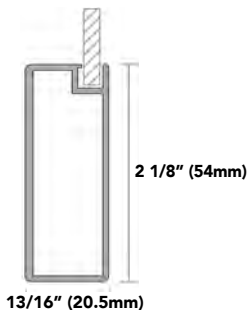

Contact HYDS Inc. for dimension exceeding recommended maximums.

- Price is per door, based on square foot range.
- Price includes glass.
- Handle holes cannot be drilled through glass on site.
- Hardware not included.
- Price is added to overall cabinet price.
- Square foot is $L \times W \div 144$. i.e. $W2130 = 21 \times 30 \div 144 = 4.375$ sq. ft.
- Price each door individually. i.e. $W4230$ would equal 2 doors at 4.375 sq ft each.
- Additional glass and frame color options available by custom price quote request.
- Specify aluminum door item number on 2020 order form or Excel order form to be applied to the cabinet desired.

Aluminum Doors EAF003

ITEM	Description	PRICE
EAF003-CGNA3	Clear Glass on Natural Aluminum 0 - 3 sq. ft.	$789
EAF003-CGNA6	Clear Glass on Natural Aluminum 3.01 - 6 sq. ft.	$1,096
EAF003-CGNA9	Clear Glass on Natural Aluminum 6.01 - 9 sq. ft.	$1,402
EAF003-SGNA3	Satin Glass on Natural Aluminum 0 - 3 sq. ft.	$895
EAF003-SGNA6	Satin Glass on Natural Aluminum 3.01 - 6 sq. ft.	$1,308
EAF003-SGNA9	Satin Glass on Natural Aluminum 6.01 - 9 sq. ft.	$1,721
EAF003-CGCL3	Clear Glass on Chrome Look 0 - 3 sq. ft.	$894
EAF003-CGCL6	Clear Glass on Chrome Look 3.01 - 6 sq. ft.	$1,227
EAF003-CGCL9	Clear Glass on Chrome Look 6.01 - 9 sq. ft.	$1,559
EAF003-SGCL3	Satin Glass on Chrome Look 0 - 3 sq. ft.	$1,000
EAF003-SGCL6	Satin Glass on Chrome Look 3.01 - 6 sq. ft.	$1,439
EAF003-SGCL9	Satin Glass on Chrome Look 6.01 - 9 sq. ft.	$1,878

Maximum width & height is 96".
Minimum width & height is 5.5".
Maximum square footage is 24 sq. ft.

Aluminum Doors EAF008

ITEM	Description	PRICE
EAF008-CGNA3	Clear Glass on Natural Aluminum 0 - 3 sq. ft.	$659
EAF008-CGNA6	Clear Glass on Natural Aluminum 3.01 - 6 sq. ft.	$933
EAF008-CGNA9	Clear Glass on Natural Aluminum 6.01 - 9 sq. ft.	$1,207
EAF008-SGNA3	Satin Glass on Natural Aluminum 0 - 3 sq. ft.	$765
EAF008-SGNA6	Satin Glass on Natural Aluminum 3.01 - 6 sq. ft.	$1,146
EAF008-SGNA9	Satin Glass on Natural Aluminum 6.01 - 9 sq. ft.	$1,526
EAF008-CGBS3	Clear Glass on Brushed Stainless 0 - 3 sq. ft.	$717
EAF008-CGBS6	Clear Glass on Brushed Stainless 3.01 - 6 sq. ft.	$1,006
EAF008-CGBS9	Clear Glass on Brushed Stainless 6.01 - 9 sq. ft.	$1,294
EAF008-SGBS3	Satin Glass on Brushed Stainless 0 - 3 sq. ft.	$823
EAF008-SGBS6	Satin Glass on Brushed Stainless 3.01 - 6 sq. ft.	$1,218
EAF008-SGBS9	Satin Glass on Brushed Stainless 6.01 - 9 sq. ft.	$1,613