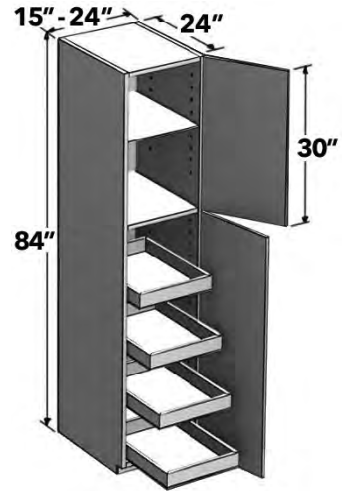

84" H TALL (4) ROLLOUT TRAYS

15" - 24" wide 84" high tall utility cabinet with two (2) doors, one (1) fixed shelf, (1) adjustable shelf and four (4) rollout trays. Specify L or R.

ITEM	DESCRIPTION	PRICE GROUP										ADD-ONS			
		01	02	03	04	05	06	07	08	09	10	PLY	GREY FB	SCMD	SCDT
TU1584-4ROT	Tall (2) Door (4) Rollout Tray, 15 X 84 X 24	1250	1292	1339	1391	1449	1492	1542	1594	2055	2346	134	80	375	281
TU1884-4ROT	Tall (2) Door (4) Rollout Tray, 18 X 84 X 24	1349	1394	1445	1502	1564	1610	1665	1721	2218	2532	149	89	375	281
TU2184-4ROT	Tall (2) Door (4) Rollout Tray, 21 X 84 X 24	1448	1497	1551	1612	1679	1729	1787	1847	2381	2719	164	98	375	281
TU2484S-4ROT	Tall (2) Door (4) Rollout Tray, 24 X 84 X 24	1552	1604	1663	1728	1799	1852	1915	1980	2552	2913	179	107	375	281
FE	Finished End	294	304	321	433	332	343	433	433	784	902	N/A	N/A	N/A	N/A

84" H TALL (4) ROLLOUT TRAYS

24" - 36" wide 84" high tall utility cabinet with four (4) doors, one (1) fixed shelf, one (1) adjustable shelf and four (4) rollout trays.