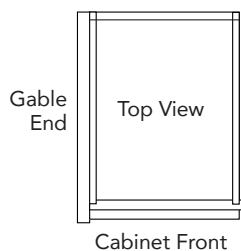

TALL GABLE END PANEL

54" - 96" high gable end panel.
Reduced height and width modifications available at no charge.

*Use TGE54 with TGEU30-42 for 2 piece look for Shaker styles for tall utility/pantry.

*Use TGE84, TGE90, TGE93, TGE96 for full height tall door gable ends for tall utility/pantry.

ITEM	DESCRIPTION	PRICE GROUP									
		01	02	03	04	05	06	07	08	09	10
TGE54	Tall Gable End Panel, 24 7/8 X 53 3/4 X 3/4	$343	$353	$364	$404	$416	$364	$404	$404	$971	$1,171
TGE84	Tall Gable End Panel, 24 7/8 X 84 X 3/4	$534	$550	$566	$628	$647	$567	$628	$628	$1,511	$1,821
TGE90	Tall Gable End Panel, 24 7/8 X 90 X 3/4	$572	$589	$606	$673	$693	$607	$673	$673	$1,619	$1,951
TGE93	Tall Gable End Panel, 24 7/8 X 93 X 3/4	$591	$608	$627	$695	$716	$628	$695	$695	$1,673	$2,016
TGE96	Tall Gable End Panel, 24 7/8 X 96 X 3/4	$610	$628	$647	$717	$739	$648	$717	$717	$1,726	$2,080

TALL GABLE END PANEL

30" - 42" high gable end panel.
Reduced height and width modifications available at no charge.

*Use with TGE54 for 2 piece look for Shaker styles for tall utility/pantry.