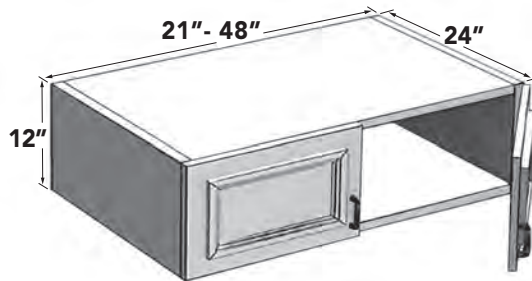

12"H x 24"D WALL (2) DOORS

21" - 48" wide 12" high 24" deep wall cabinet with two (2) doors. Built in ref. applications.

ITEM	DESCRIPTION	PRICE GROUP										ADD-ONS			
		01	02	03	04	05	06	07	08	09	10	PLY	GREY FB	SCMD	SCDT
W211224	Wall Cabinet (2) Door, 21 X 12 X 24	298	308	319	331	345	355	367	380	490	559	36	24	N/A	N/A
W241224	Wall Cabinet (2) Door, 24 X 12 X 24	305	316	327	340	354	364	377	389	502	573	37	25	N/A	N/A
W271224	Wall Cabinet (2) Door, 27 X 12 X 24	323	334	346	360	375	386	399	412	532	607	39	26	N/A	N/A
W301224	Wall Cabinet (2) Door, 30 X 12 X 24	341	353	366	380	396	407	421	435	561	641	41	28	N/A	N/A
W331224	Wall Cabinet (2) Door, 33 X 12 X 24	359	372	385	400	417	429	444	459	591	675	43	29	N/A	N/A
W361224	Wall Cabinet (2) Door, 36 X 12 X 24	377	390	404	420	438	451	466	482	621	709	45	30	N/A	N/A
W421224	Wall Cabinet (2) Door, 42 X 12 X 24	429	443	459	477	497	512	529	547	705	805	51	35	N/A	N/A
W481224	Wall Cabinet (2) Door, 48 X 12 X 24	468	483	501	521	542	558	577	597	769	878	56	38	N/A	N/A
FE	Finished End	70	73	77	103	79	82	103	103	187	215	N/A	N/A	N/A	N/A