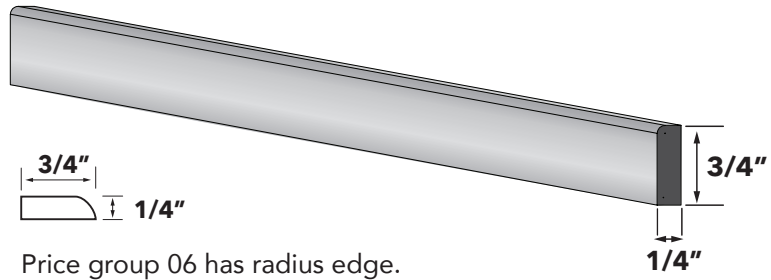

SCRIBE MOULDING

Available in Classic Series only.

Please note: all 96" moldings that need to be shipped via FedEx or UPS will incur an additional $150 net charge to the standard freight rate. To avoid this fee, we can cut the 96" molding down to 94" before shipping. Standard truck orders will not incur this fee.

ITEM	DESCRIPTION	PRICE GROUP									
		01	02	03	04	05	06	07	08	09	10
MSM	Scribe Moulding, 3/4 X 1/4 X 96	40	43	46	N/A	48	49	N/A	N/A	N/A	N/A

SQUARE MOULDING

+ Indicates finished sides.

Please note: all 96" moldings that need to be shipped via FedEx or UPS will incur an additional $150 net charge to the standard freight rate. To avoid this fee, we can cut the 96" molding down to 94" before shipping. Standard truck orders will not incur this fee.