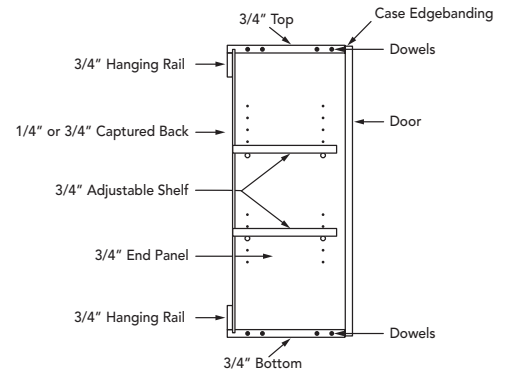

Wall Cabinet Side View