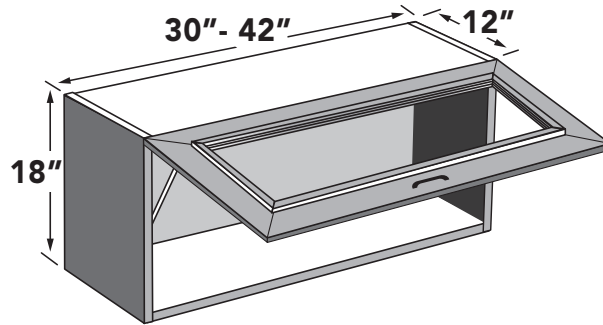

WALL GLASS CABINETS

18"H WALL LIFT UP CABINET (GLASS DOOR)

30" - 42" wide 18" high wall stay-lift cabinet.
NO adjustable shelves.
Matching interior may have different sheen.
Specify L or R. (NO GLASS).

Available for Roma and Classic Series only.

Custom Aluminum Frame Cabinet Doors are available in Section 11 for all other series cabinets.

ITEM	DESCRIPTION	PRICE GROUP										ADD-ONS			
		01	02	03	04	05	06	07	08	09	10	PLY	GREY FB	SCMD	SCDT
WLU3018-GD	Wall Lift Up (1) Glass Door, 30 X 18 X 12	N/A	N/A	N/A	1021	N/A	1095	1132	1170	N/A	N/A	110	30	N/A	N/A
WLU3618-GD	Wall Lift Up (1) Glass Door, 36 X 18 X 12	N/A	N/A	N/A	1066	N/A	1143	1182	1222	N/A	N/A	115	33	N/A	N/A
WLU3918-GD	Wall Lift Up (1) Glass Door, 39 X 18 X 12	N/A	N/A	N/A	1092	N/A	1170	1210	1251	N/A	N/A	118	35	N/A	N/A
WLU4218-GD	Wall Lift Up (1) Glass Door, 42 X 18 X 12	N/A	N/A	N/A	1132	N/A	1213	1254	1297	N/A	N/A	122	38	N/A	N/A
FE	Finished End	N/A	N/A	N/A	94	N/A	74	94	94	N/A	N/A	N/A	N/A	N/A	N/A