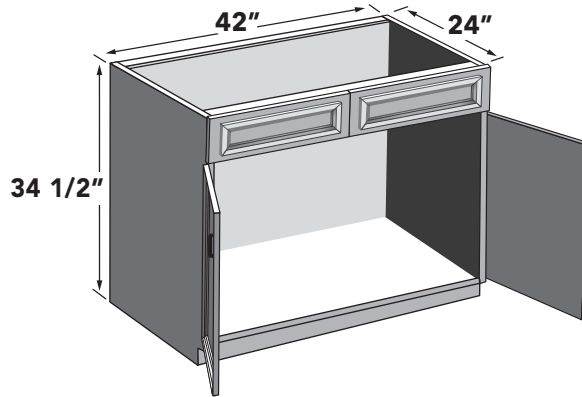

BASE CABINETS

BASE SINK CABINET

42" wide sink base cabinet with two (2) false drawer fronts, two (2) doors.

ITEM	DESCRIPTION	PRICE GROUP										ADD-ONS			
		01	02	03	04	05	06	07	08	09	10	PLY	GREY FB	SCMD	SCDT
BSC4234	Base Sink Cabinet, 42 X 34 1/2 X 24	623	644	668	694	723	744	769	795	1025	1170	93	54	N/A	N/A
FE	Finished End	137	142	150	202	155	160	202	202	366	420	N/A	N/A	N/A	N/A

BASE SINK FULL HEIGHT (1) DOOR or (2) DOORS

24" - 42" full height door sink base cabinet with one (1) door or two (2) full height doors. Specify L or R for single door.