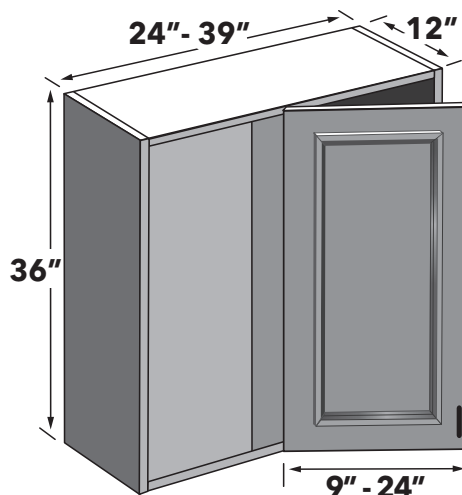

36" H WALL CORNER BLIND LEFT

24" - 39" wide 36" high wall blind corner cabinet with 9" - 24" door hinged on left. Comes with two (2) adjustable shelves. (6" filler panel). 3" - 6" filler overlay recommended but not included.

NOTE: "P" = pull out 1" minimum from wall.

ITEM	DESCRIPTION	PRICE GROUP										ADD-ONS			
		01	02	03	04	05	06	07	08	09	10	PLY	GREY FB	SCMD	SCDT
W2436-BWL9	Wall Corner Blind Left, 9" Door, 4 X 36 X 12	504	521	540	561	584	601	622	643	828	946	60	41	N/A	N/A
W2436-BWL12P	Wall Corner Blind Left, 12" Door, 24 X 36 X 12	526	544	564	586	610	628	650	671	865	988	63	42	N/A	N/A
W2736-BWL12	Wall Corner Blind Left, 12" Door, 27 X 36 X 12	532	550	570	593	617	635	657	679	875	999	64	43	N/A	N/A
W2736-BWL13	Wall Corner Blind Left, 13 1/2" Door, 27 X 36 X 12	538	557	577	599	624	643	664	687	885	1011	65	43	N/A	N/A
W2736-BWL15P	Wall Corner Blind Left, 15" Door, 27 X 36 X 12	568	588	609	633	659	679	701	725	935	1067	68	46	N/A	N/A
W3036-BWL15	Wall Corner Blind Left, 15" Door, 30 X 36 X 12	576	595	617	641	668	688	711	735	947	1081	69	46	N/A	N/A
W3036-BWL16	Wall Corner Blind Left, 16 1/2" Door, 30 X 36 X 12	586	606	628	653	680	700	724	748	964	1101	70	47	N/A	N/A
W3036-BWL18P	Wall Corner Blind Left, 18" Door, 30 X 36 X 12	600	620	643	668	696	716	740	765	987	1126	72	48	N/A	N/A
W3336-BWL18	Wall Corner Blind Left, 18" Door, 33 X 36 X 12	609	630	652	678	706	727	752	777	1001	1143	73	49	N/A	N/A
W3336-BWL19	Wall Corner Blind Left, 19 1/2" Door, 33 X 36 X 12	624	645	669	695	723	745	770	796	1026	1172	75	50	N/A	N/A
W3336-BWL21P	Wall Corner Blind Left, 21" Door, 33 X 36 X 12	647	668	693	720	750	772	798	825	1063	1214	78	52	N/A	N/A
W3636-BWL21	Wall Corner Blind Left, 21" Door, 36 X 36 X 12	659	681	706	733	763	786	813	840	1083	1237	79	53	N/A	N/A
W3936-BWL24S	Wall Corner Blind Left, 24" Door, 39 X 36 X 12	668	690	715	743	774	797	824	852	1098	1253	80	54	N/A	N/A
FE	Finished End	84	86	91	123	94	97	123	123	223	256	N/A	N/A	N/A	N/A