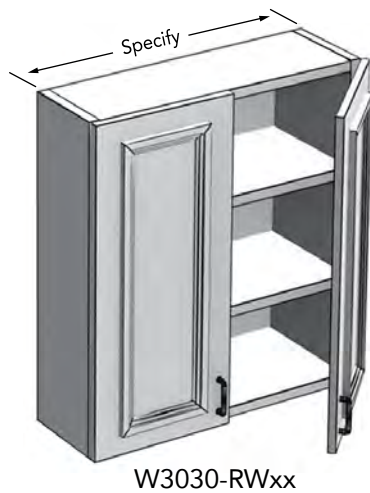

REDUCED WIDTH

- Only available in "Electra Series".
- Use next standard size cabinet **larger** than the requested size.
- Minimum width of cabinet without a drawer is 6"
- Minimum width of cabinet with a drawer and glides is 7".
- Some cabinets may not be able to be modified.
- Corner cabinets excluded. Custom quote only.
- Specify width after code, i.e. B1D3034-RW29
- Reduce width in increments of 1/4". i.e. W3030-RW29.75.
- Depending on size of stiles and rails, modification can lead to slab doors and drawer fronts.

Examples:

CODE	WALL	BASE	VANITY	TALL
RW	$200	$200	$200	$200