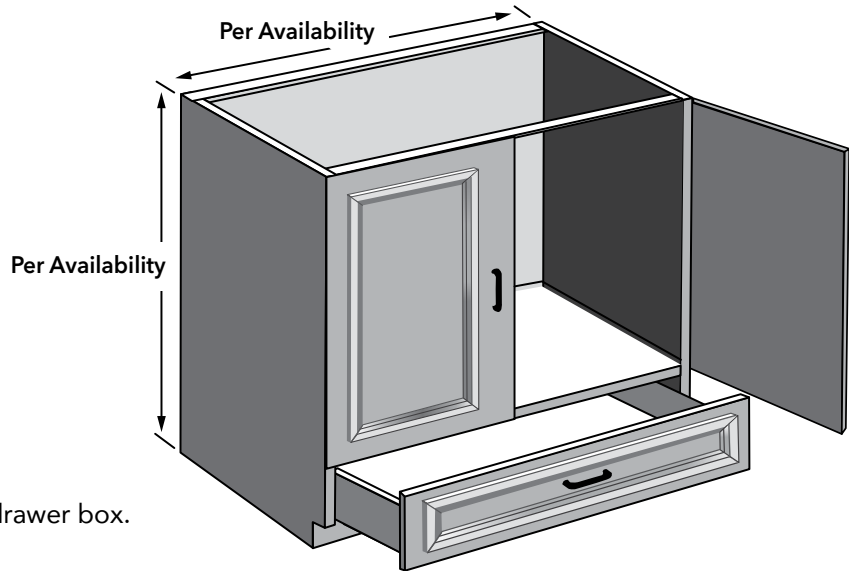

A fixed bottom floor will be added above drawer box.

CODE	BASE	DESK	VANITY
IDF	\$150	\$150	\$150

CUSTOM CUT PANELS, 3/4" & 1/4"

Available:

- FP3496 (3/4")
- FP9634 (3/4")
- FP4834 (3/4")
- RP2696(3/4")
- FS4896 (1/4")
- All 3/4" Wall Panels
- All 3/4" Base Panels
- All 3/4" Tall Panels
- Specify part number to be cut, followed by modification code and size.
Examples:
FP3496-CCP3492 = 34" X 92" panel
WFP42-FB-CCP1142 = 11" X 42" panel
FS4896-CCP4170 = 41" X 70" panel