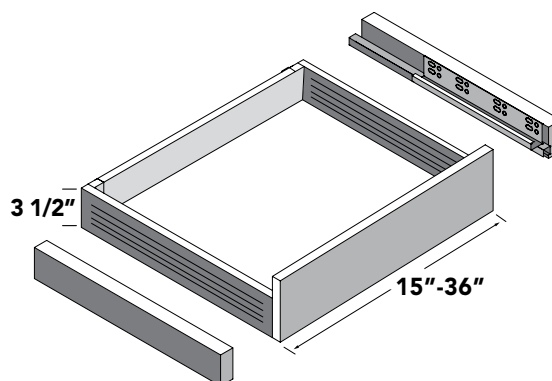

Note: Single door cabinets will have 2 (two) 5/8" spacers (1 1/4") mounted on the hinge side.

SOFT CLOSE BIRCH VENEER DOVETAIL DRAWER BOX ROLLOUT KIT

Includes parts for mounting into base or tall cabinets. 24" deep cabinets.

ITEM	DESCRIPTION	PRICE
ROT-SCDT15	15" wide Roll out Tray Kit	$187
ROT-SCDT18	18" wide Roll out Tray Kit	$193
ROT-SCDT21	21" wide Roll out Tray Kit	$199
ROT-SCDT24	24" wide Roll out Tray Kit	$205
ROT-SCDT24S	24" wide Roll out Tray Kit	$205
ROT-SCDT27	27" wide Roll out Tray Kit	$211
ROT-SCDT30	30" wide Roll out Tray Kit	$217
ROT-SCDT33	33" wide Roll out Tray Kit	$224
ROT-SCDT36	36" wide Roll out Tray Kit	$230