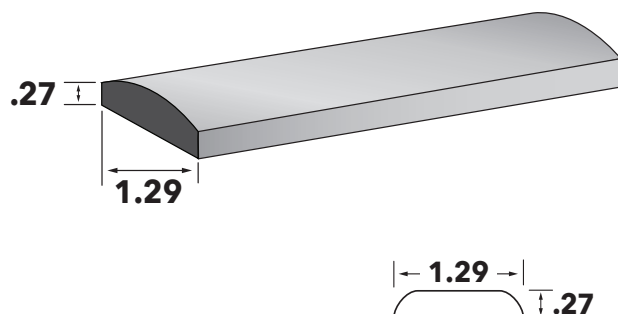

ITEM	DESCRIPTION	PRICE GROUP										
		01	02	03	04	05	06	07	08	09	10	
MSMW	Scribe Moulding, 1.29" X .27" X 96"	N/A	N/A	N/A	N/A	N/A	N/A	N/A	N/A	N/A	158	166