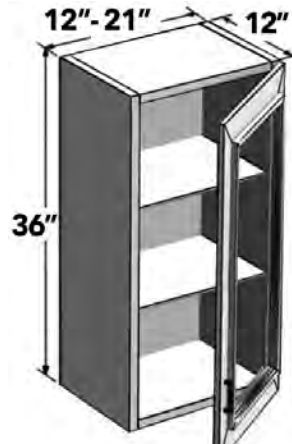

WALL GLASS CABINETS

36" H WALL (1) GLASS DOOR

12" - 21" wide 36" high wall cabinet with one (1) glass door frame and two (2) adjustable shelves. Matching interior may have different sheen. Specify L or R. (NO GLASS).

Available for Roma and Classic Series only.

Custom Aluminum Frame Cabinet Doors are available in Section 11 for all other series cabinets.

ITEM	DESCRIPTION	PRICE GROUP										ADD-ONS			
		01	02	03	04	05	06	07	08	09	10	PLY	GREY FB	SCMD	SCDT
W1236-GD	Wall (1) Glass Door, 12 X 36 X 12	N/A	N/A	N/A	629	N/A	674	697	721	N/A	N/A	68	27	N/A	N/A
W1536-GD	Wall (1) Glass Door, 15 X 36 X 12	N/A	N/A	N/A	674	N/A	723	747	773	N/A	N/A	73	30	N/A	N/A
W1836-GD	Wall (1) Glass Door, 18 X 36 X 12	N/A	N/A	N/A	721	N/A	773	799	826	N/A	N/A	78	33	N/A	N/A
W2136-GD	Wall (1) Glass Door, 21 X 36 X 12	N/A	N/A	N/A	766	N/A	822	849	878	N/A	N/A	83	37	N/A	N/A
FE	Finished End	N/A	N/A	N/A	123	N/A	97	123	123	N/A	N/A	N/A	N/A	N/A	N/A

36" H WALL (2) GLASS DOORS

24" - 42" wide 36" high wall cabinet with two (2) glass door frames and two (2) adjustable shelves. Matching interior may have different sheen. (NO GLASS)

Available for Roma and Classic Series only.

Custom Aluminum Frame Cabinet Doors are available in Section 11 for all other series cabinets.