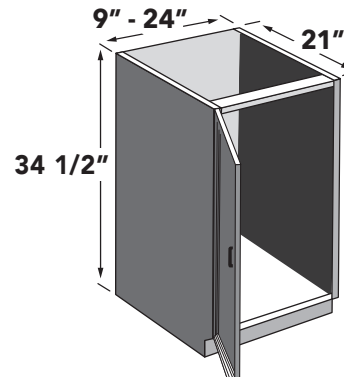

VANITY BASE SINK FULL HEIGHT (1) DOOR

9" - 24" full height door vanity sink base cabinet with one (1) full height door. Specify L or R.

ITEM	DESCRIPTION	PRICE GROUP										ADD-ONS			
		01	02	03	04	05	06	07	08	09	10	PLY	GREY FB	SCMD	SCDT
VSFH934	Vanity Base Sink Full Height (1) Door, 9 X 34 1/2 X 21	310	320	332	345	359	370	382	395	509	581	34	20	N/A	N/A
VSFH1234	Vanity Base Sink Full Height (1) Door, 12 X 34 1/2 X 21	320	331	343	357	371	382	395	409	527	602	39	23	N/A	N/A
VSFH1334	Vanity Base Sink Full Height (1) Door, 13 1/2 X 34 1/2 X 21	327	338	350	364	379	391	404	417	538	614	42	25	N/A	N/A
VSFH1534	Vanity Base Sink Full Height (1) Door, 15 X 34 1/2 X 21	337	348	361	375	390	402	415	429	553	632	46	27	N/A	N/A
VSFH1634	Vanity Base Sink Full Height (1) Door, 16 1/2 X 34 1/2 X 21	350	362	375	390	406	418	432	447	576	657	48	28	N/A	N/A
VSFH1834	Vanity Base Sink Full Height (1) Door, 18 X 34 1/2 X 21	365	377	391	406	423	436	450	465	600	685	49	28	N/A	N/A
VSFH1934	Vanity Base Sink Full Height (1) Door, 19 1/2 X 34 1/2 X 21	381	394	408	424	442	455	470	486	626	715	50	29	N/A	N/A
VSFH2134	Vanity Base Sink Full Height (1) Door, 21 X 34 1/2 X 21	396	409	424	441	459	472	488	505	651	743	53	31	N/A	N/A
VSFH2434S	Vanity Base Sink Full Height (1) Door, 24 X 34 1/2 X 21	429	444	460	478	498	513	530	548	706	806	56	33	N/A	N/A
FE	Finished End	120	124	131	177	136	140	177	177	321	369	N/A	N/A	N/A	N/A