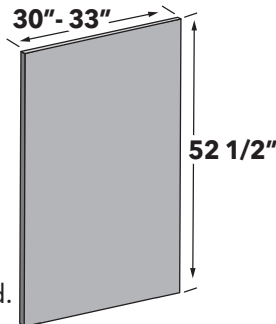

90"H DOUBLE OVEN TALL

30"- 33" wide 90" high double oven tall cabinet with a 21" high upper section of two (2) doors, a mid-section opening of 52 1/2" high. One (1) bottom drawer approximately 12" high. One (1) matching finished overlay (30"- 33"W x 52 1/2"H) included loose. Support shelf not included. Drawer front will match door detail.

Filler panel included.