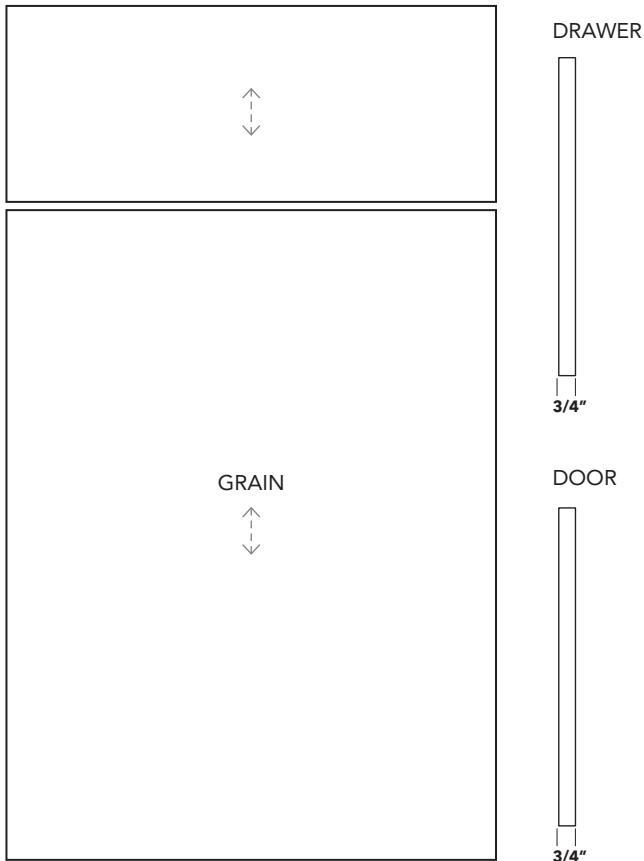

Electra Series: Roma Slab

3/4" slab door with slight radius edges and membrane pressed face and sides with matching back, except where noted.