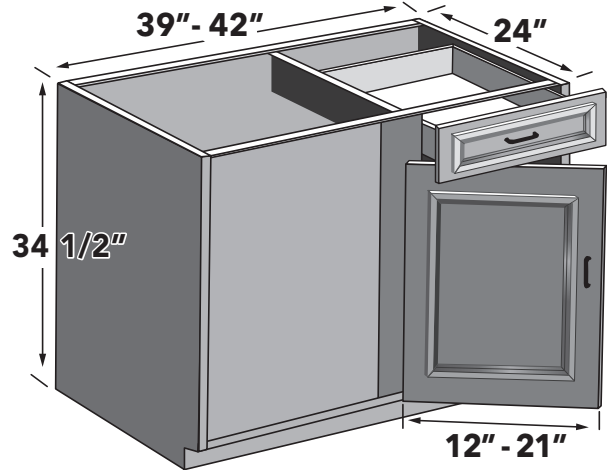

BASE LEFT (L) BLIND CORNER (39" - 48" openings)

39" - 42" wide base blind corner cabinet with drawer.

Door hinged on the blank (Left) side.

Need a minimum of 39" space but not to exceed a maximum of 42"

(based on door size selected).

Comes with one (1) adjustable shelf.

(6" filler panel). 3" - 6" base filler overlay recommended but not included.

Example

*NOTE: 18" door = 3" pull
21" door = 6" pull

ITEM	DESCRIPTION	PRICE GROUP										ADD-ONS			
		01	02	03	04	05	06	07	08	09	10	PLY	GREY FB	SCMD	SCDT
B1D3934-BBL12	Base Left (L) Blind Corner, 12" Door, 39 X 34 1/2 X 24	692	715	741	770	802	826	854	883	1138	1299	89	52	94	70
B1D4234-BBL15	Base Left (L) Blind Corner, 15" Door, 42 X 34 1/2 X 24	728	753	780	811	844	869	899	929	1197	1367	93	54	94	70
B1D4234-BBL18	Base Left (L) Blind Corner, 18" Door*, 42 X 34 1/2 X 24	765	790	819	851	886	913	944	975	1257	1435	93	54	94	70
B1D4234-BBL21	Base Left (L) Blind Corner, 21" Door*, 42 X 34 1/2 X 24	802	829	859	893	930	958	990	1024	1319	1506	93	54	94	70
FE	Finished End	137	142	150	202	155	160	202	202	366	420	N/A	N/A	N/A	N/A