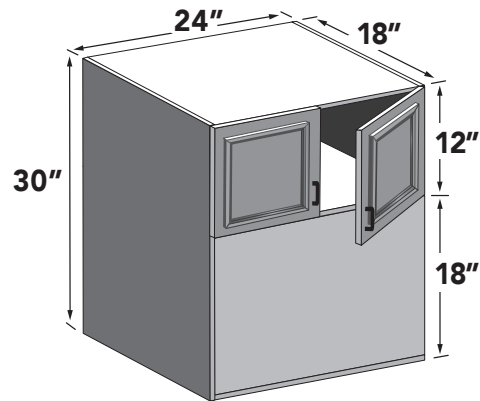

30"H MICROWAVE CABINET

24" wide 30" high wall microwave cabinet with top section 12" high. 18" deep. 3/4" overlay panel to fill void included. Cut-out in field.

ITEM	DESCRIPTION	PRICE GROUP										ADD-ONS			
		01	02	03	04	05	06	07	08	09	10	PLY	GREY FB	SCMD	SCDT
WMC2430	Wall Microwave Cabinet, 24 X 30 X 18	535	553	574	596	621	639	661	683	880	1005	64	43	N/A	N/A
FE	Finished End	74	76	80	108	83	86	108	108	196	226	N/A	N/A	N/A	N/A

36"H MICROWAVE CABINET

24" wide 36" high wall microwave cabinet with top section 18" high. 18" deep. 3/4" overlay panel to fill void included. Cut-out in field.