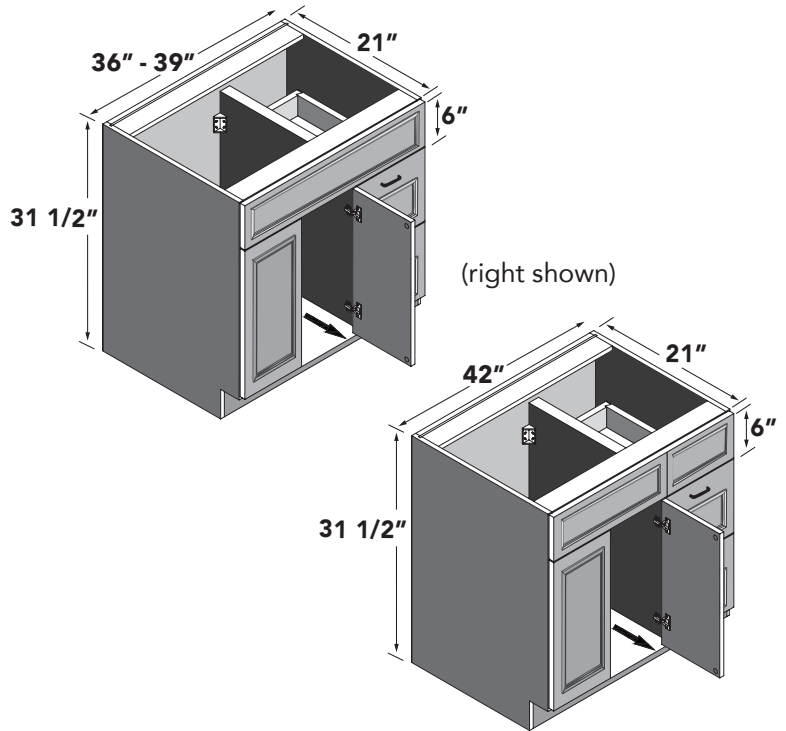

ADA COMPLIANT VANITY BASE SINK CABINET (2) DRAWERS, (2) DOORS

36" - 42" wide 31 1/2" high vanity sink base cabinet with two (2) 12" wide drawers, two (2) doors.

L or R indicates drawer location.
Adaptable to meet ADA requirements.
Removable bottom and toe kick.
Verify with your code requirements.

* Note: 42" Combination Vanity will have 2 top false drawer fronts.

ITEM	DESCRIPTION	PRICE GROUP										ADD-ONS			
		01	02	03	04	05	06	07	08	09	10	PLY	GREY FB	SCMD	SCDT
VSDCH3631-L	ADA Vanity Sink Combination, Drawers Left, 36 X 31 1/2 X 21	888	918	951	988	1029	1060	1096	1133	1460	1667	76	45	187	140
VSDCH3631-R	ADA Vanity Sink Combination, Drawers Right, 36 X 31 1/2 X 21	888	918	951	988	1029	1060	1096	1133	1460	1667	76	45	187	140
VSDCH3931-L	ADA Vanity Sink Combination, Drawers Left, 39 X 31 1/2 X 21	900	930	964	1002	1043	1074	1111	1148	1480	1690	89	52	187	140
VSDCH3931-R	ADA Vanity Sink Combination, Drawers Right, 39 X 31 1/2 X 21	900	930	964	1002	1043	1074	1111	1148	1480	1690	89	52	187	140
VSDCH4231-L	ADA Vanity Sink Combination, Drawers Left, 42 X 31 1/2 X 21	909	940	974	1012	1054	1086	1122	1160	1495	1707	93	54	187	140
VSDCH4231-R	ADA Vanity Sink Combination, Drawers Right, 42 X 31 1/2 X 21	909	940	974	1012	1054	1086	1122	1160	1495	1707	93	54	187	140
FE	Finished End	110	114	120	163	124	128	163	163	294	338	N/A	N/A	N/A	N/A