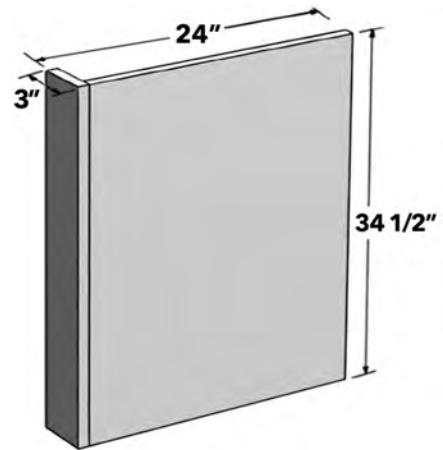

DISHWASHER PANEL

3" dishwasher panel.