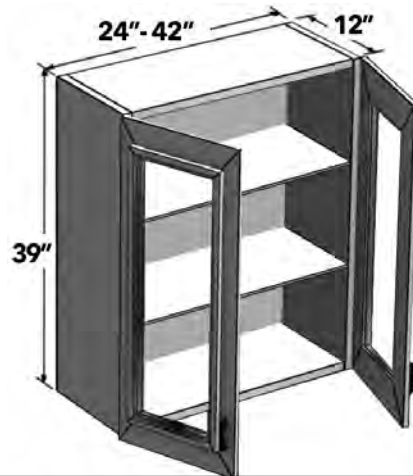

ITEM	DESCRIPTION	PRICE GROUP										ADD-ONS			
		01	02	03	04	05	06	07	08	09	10	PLY	GREY FB	SCMD	SCDT
W2439-GD	Wall (2) Glass Doors, 24 X 39 X12	N/A	N/A	N/A	959	N/A	1029	1063	1099	N/A	N/A	103	43	N/A	N/A
W3039-GD	Wall (2) Glass Doors, 30 X 39 X12	N/A	N/A	N/A	1058	N/A	1135	1173	1213	N/A	N/A	114	51	N/A	N/A
W3639-GD	Wall (2) Glass Doors, 36 X 39 X12	N/A	N/A	N/A	1155	N/A	1239	1281	1324	N/A	N/A	125	58	N/A	N/A
W4239-GD	Wall (2) Glass Doors, 42 X 39 X12	N/A	N/A	N/A	1303	N/A	1397	1444	1493	N/A	N/A	140	68	N/A	N/A
FE	Finished End	N/A	N/A	N/A	128	N/A	101	128	128	N/A	N/A	N/A	N/A	N/A	N/A