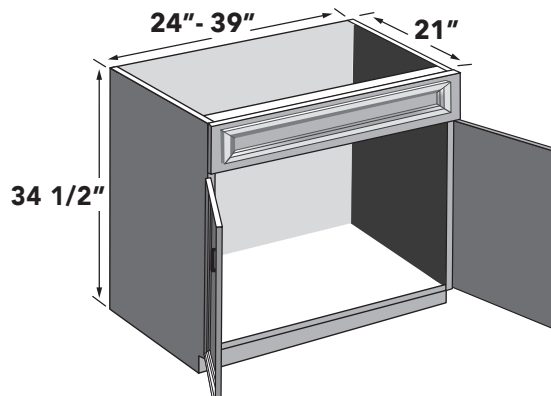

VANITY BASE SINK CABINET

24" - 39" wide vanity sink base cabinet with one (1) false drawer front, two (2) doors.

ITEM	DESCRIPTION	PRICE GROUP										ADD-ONS			
		01	02	03	04	05	06	07	08	09	10	PLY	GREY FB	SCMD	SCDT
VBSC2434	Vanity Base Sink Cabinet (2) Door, 24 X 34 1/2 X 21	439	454	470	489	509	524	542	560	722	824	59	34	N/A	N/A
VBSC2734	Vanity Base Sink Cabinet (2) Door, 27 X 34 1/2 X 21	470	486	503	523	545	561	580	599	773	882	63	37	N/A	N/A
VBSC3034	Vanity Base Sink Cabinet (2) Door, 30 X 34 1/2 X 21	501	518	537	558	581	598	618	639	823	940	68	39	N/A	N/A
VBSC3334	Vanity Base Sink Cabinet (2) Door, 33 X 34 1/2 X 21	532	550	570	592	616	635	656	678	874	998	72	42	N/A	N/A
VBSC3634	Vanity Base Sink Cabinet (2) Door, 36 X 34 1/2 X 21	563	582	603	627	652	672	694	718	925	1056	76	45	N/A	N/A
VBSC3934	Vanity Base Sink Cabinet (2) Door, 39 X 34 1/2 X 21	592	612	635	659	687	707	731	756	974	1112	89	52	N/A	N/A
FE	Finished End	120	124	131	177	136	140	177	177	321	369	N/A	N/A	N/A	N/A