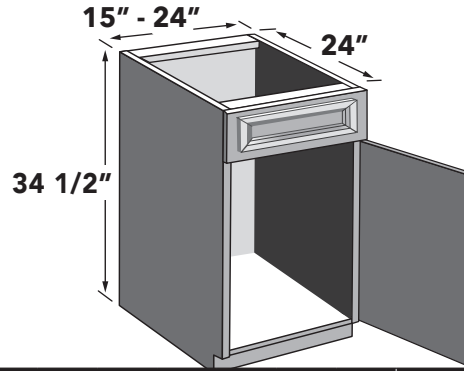

BASE SINK CABINET

15" - 24" wide sink base cabinet with one (1) false drawer front, one (1) door. Specify L or R.

ITEM	DESCRIPTION	PRICE GROUP										ADD-ONS			
		01	02	03	04	05	06	07	08	09	10	PLY	GREY FB	SCMD	SCDT
BSC1534	Base Sink Cabinet, 15 X 34 1/2 X 24	337	348	361	375	390	402	415	429	553	632	46	27	N/A	N/A
BSC1634	Base Sink Cabinet, 16 1/2 X 34 1/2 X 24	350	362	375	390	406	418	432	447	576	657	48	28	N/A	N/A
BSC1834	Base Sink Cabinet, 18 X 34 1/2 X 24	365	377	391	406	423	436	450	465	600	685	49	28	N/A	N/A
BSC1934	Base Sink Cabinet, 19 1/2 X 34 1/2 X 24	381	394	408	424	442	455	470	486	626	715	50	29	N/A	N/A
BSC2134	Base Sink Cabinet, 21 X 34 1/2 X 24	396	409	424	441	459	472	488	505	651	743	53	31	N/A	N/A
BSC2434S	Base Sink Cabinet, 24 X 34 1/2 X 24	429	444	460	478	498	513	530	548	706	806	56	33	N/A	N/A
FE	Finished End	137	142	150	202	155	160	202	202	366	420	N/A	N/A	N/A	N/A