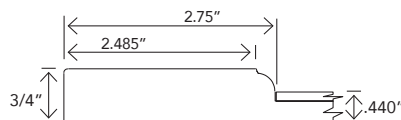

DOOR & DRAWER A PROFILE