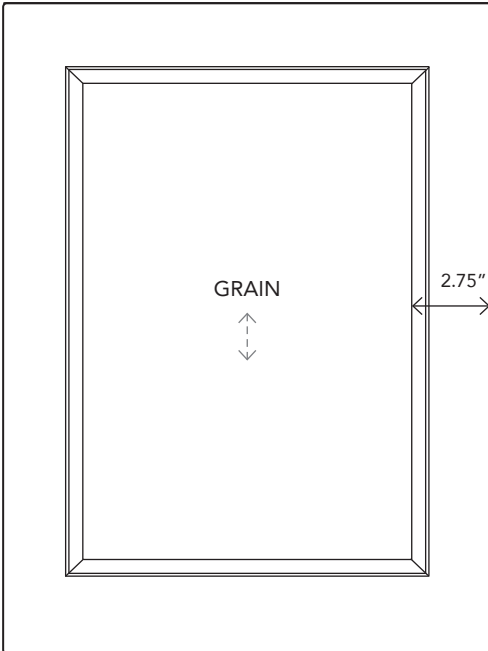

Door:
Vertical Grain is standard on doors, frames and mullions

Engineered core is a substrate that's 100% recycled, EPA-CPA certified, CARB II compliant.

Thermofoil is a vinyl membrane that can be melded to a substrate using heat, vacuum, glue, and pressure. The result is a seamless front and front edges, making a durable product that's resistant to chips, scratches, dents, moderate heat, and water damage.