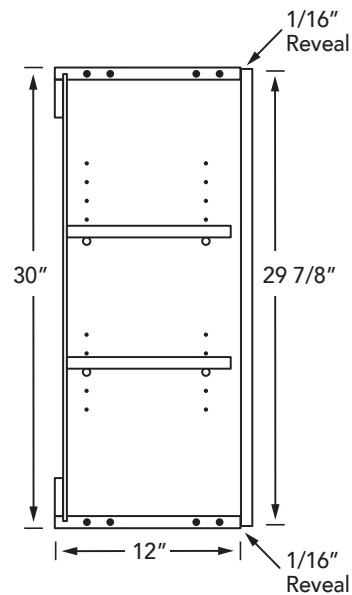

HEIGHTS	ADJUSTABLE SHELVES
12"	0
15"	0
18"	0
21"	1
24"	1
27"	1
30"	2
36"	2
39"	3
42"	3

Side View of Typical 30" Tall Wall Cabinets

Minimum Depth = 6"
Maximum Depth = 30"