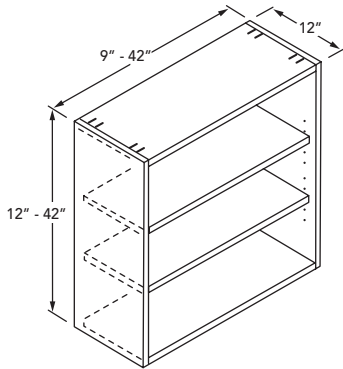

SPECIFICATIONS

General Cabinetry Construction

Typical Wall Cabinet