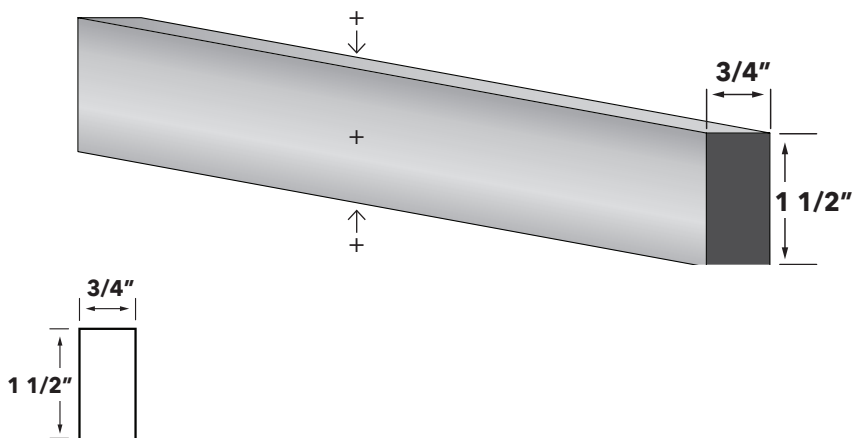

ITEM	DESCRIPTION	PRICE GROUP									
		01	02	03	04	05	06	07	08	09	10
MSM1	Square Moulding, 1 1/2 X 3/4 X 96	109	112	120	129	161	145	129	129	N/A	N/A