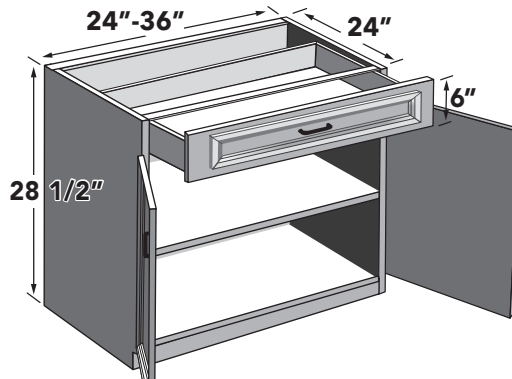

BASE CABINETS

DESK CABINET BASE (1) DRAWER (2) DOORS

24" - 36" base cabinet with one (1) 6" drawer, two (2) doors, one (1) adjustable shelf. 4 1/2" toe kick.

ITEM	DESCRIPTION	PRICE GROUP										ADD-ONS			
		01	02	03	04	05	06	07	08	09	10	PLY	GREY FB	SCMD	SCDT
B1D2428	Base (1) Drawer (2) Door, 24 X 28 1/2 X 24	559	578	599	622	648	667	690	713	919	1049	59	34	94	70
B1D3028	Base (1) Drawer (2) Door, 30 X 28 1/2 X 24	625	646	669	696	724	746	771	797	1027	1173	68	39	94	70
B1D3328	Base (1) Drawer (2) Door, 33 X 28 1/2 X 24	658	681	705	733	763	786	813	840	1083	1236	72	42	94	70
B1D3628	Base (1) Drawer (2) Door, 36 X 28 1/2 X 24	691	714	740	769	801	825	852	881	1136	1297	76	45	94	70
FE	Finished End	137	142	150	202	155	160	202	202	366	420	N/A	N/A	N/A	N/A

DESK CABINET BASE TWO (2) DRAWERS

12" - 36" base cabinet with two (2) 12" drawers. Drawer fronts will match door detail. 4 1/2" toe kick.