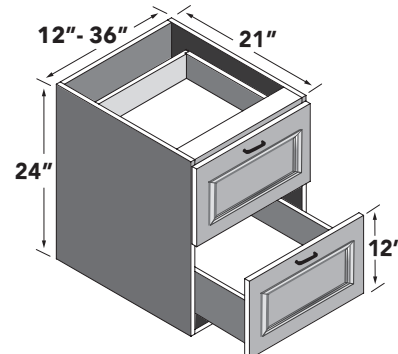

ITEM	DESCRIPTION	PRICE GROUP										ADD-ONS			
		01	02	03	04	05	06	07	08	09	10	PLY	GREY FB	SCMD	SCDT
VBF2D1224	Vanity Base Floating (2) Drawer, 12 X 24 X 21	413	427	442	459	478	493	509	526	679	775	39	23	187	140
VBF2D1524	Vanity Base Floating (2) Drawer, 15 X 24 X 21	522	539	559	581	605	623	644	666	858	979	46	27	187	140
VBF2D1824	Vanity Base Floating (2) Drawer, 18 X 24 X 21	617	638	661	687	716	737	762	788	1015	1159	49	28	187	140
VBF2D2124	Vanity Base Floating (2) Drawer, 21 X 24 X 21	623	644	667	693	722	743	768	794	1024	1169	53	31	187	140
VBF2D2424	Vanity Base Floating (2) Drawer, 24 X 24 X 21	629	651	674	701	730	751	777	803	1035	1182	56	33	187	140
VBF2D2724	Vanity Base Floating (2) Drawer, 27 X 24 X 21	648	670	695	722	751	774	800	827	1066	1217	63	37	187	140
VBF2D3024	Vanity Base Floating (2) Drawer, 30 X 24 X 21	666	688	713	741	772	795	822	849	1095	1250	68	39	187	140
VBF2D3324	Vanity Base Floating (2) Drawer, 33 X 24 X 21	682	705	731	759	790	814	842	870	1121	1280	72	42	187	140
VBF2D3624	Vanity Base Floating (2) Drawer, 36 X 24 X 21	706	730	757	786	819	843	871	901	1161	1326	76	45	187	140
FE	Finished End	100	104	109	148	113	117	148	148	267	308	N/A	N/A	N/A	N/A