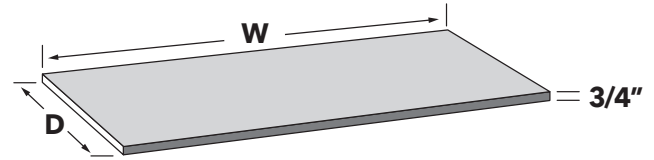

SHELF MATERIAL

3/4" thick shelf material. Available interior box material or finished material. Must specify.

NOTE: to calculate exact width and depth to fit inside a cabinet:

Take outside cabinet width and subtract 1 5/8"

Take outside cabinet depth and subtract 1"

Example: extra shelf for W3630 = 34 3/8" x 11"

Order by exact size. Priced by the square foot.

Width x Depth divided by 144 = square feet.

NOTE: If there is a grain pattern, it will run the direction of the width dimension.

One edge of the width will be edge banded.

SHELF-W. Specify width and depth on excel order form notes or in 2020. Excel will calculate square footage.

(i.e. enter in Excel as: Shelf-W-34.375-11 = White melamine shelf, 34.375" x 11" x 3/4".

ITEM	DESCRIPTION	PRICE PER SQ. FT.
SHELF-W	White Melamine	$13
SHELF-G	Gray Melamine	$15
SHELF-B	Birch Plywood	$18
SHELF-L	Matches Laminate, Foil, Melamine, Paints	$45
SHELF-V	Matches Veneer Door	$97

CUSTOM SIZED DOORS

Available in "Electra Series" only. Minimum 2 square foot charge.

All four edges of panels will be edge banded.

- Roma Series will have matching backs where available per door styling description.
- Roma Shaker Series will have a minimum of 6" width and height for profile details.
- Minimum width and height for Slab Doors is 3".

Order by exact size. Priced by the square foot.

Width x Height divided by 144 = square feet.

Example: 12" x 38" = 456 divided by 144 = 3.167 square feet.

(i.e. enter in Excel as: FASCIA-L-12-38 =

Laminate, Foil, Lacquer Door 12" x 38" x 3/4").

Excel will calculate square footage.