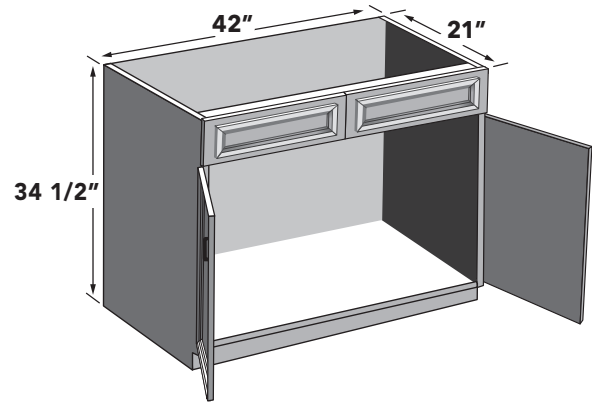

VANITY BASE SINK CABINET

42" wide vanity sink base cabinet with two (2) false drawer fronts, two (2) doors.

ITEM	DESCRIPTION	PRICE GROUP										ADD-ONS			
		01	02	03	04	05	06	07	08	09	10	PLY	GREY FB	SCMD	SCDT
VBSC4234	Vanity Base Sink Cabinet (2) Door, 42 X 34 1/2 X 21	623	644	668	694	723	744	769	795	1025	1170	93	54	N/A	N/A
FE	Finished End	120	124	131	177	136	140	177	177	321	369	N/A	N/A	N/A	N/A