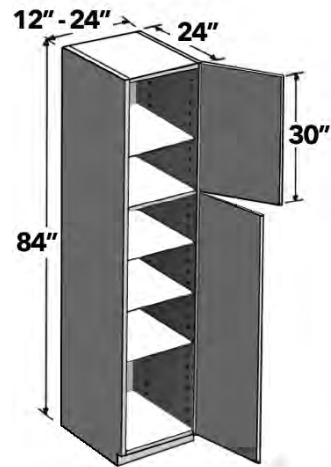

TALL CABINETS

84" H TALL (2) DOORS

12" - 24" wide 84" high tall utility cabinet with two (2) doors, one (1) fixed shelf and (4) adjustable shelves. Specify L or R.

ITEM	DESCRIPTION	PRICE GROUP										ADD-ONS			
		01	02	03	04	05	06	07	08	09	10	PLY	GREY FB	SCMD	SCDT
TU1284	Tall (2) Door, 12 X 84 X 24	791	818	847	881	917	944	976	1009	1301	1485	119	71	N/A	N/A
TU1584	Tall (2) Door, 15 X 84 X 24	892	922	955	993	1034	1064	1100	1138	1466	1674	134	80	N/A	N/A
TU1884	Tall (2) Door, 18 X 84 X 24	991	1024	1062	1103	1149	1183	1223	1264	1629	1860	149	89	N/A	N/A
TU2184	Tall (2) Door, 21 X 84 X 24	1090	1127	1168	1214	1264	1301	1345	1391	1793	2047	164	98	N/A	N/A
TU2484S	Tall (2) Door, 24 X 84 X 24	1194	1234	1279	1329	1384	1425	1473	1523	1963	2242	179	107	N/A	N/A
FE	Finished End	294	304	321	433	332	343	433	433	784	902	N/A	N/A	N/A	N/A

84" H TALL (4) DOORS

24" - 36" wide 84" high tall utility cabinet with four (4) doors, one (1) fixed shelf and four (4) adjustable shelves.