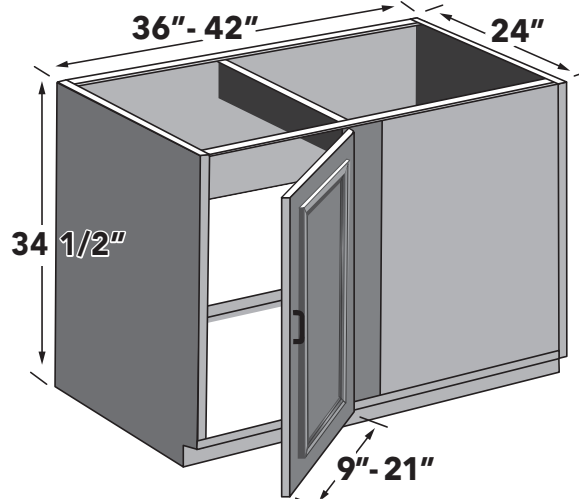

BASE CABINETS

BASE RIGHT (R) BLIND CORNER (36" - 48" openings)

36" - 42" wide base blind corner cabinet with door hinged on the blank (Right) side. Need a minimum of 36" space but not to exceed a maximum of 42" (based on door size selected). Comes with one (1) adjustable shelf. (6" filler panel). 3" - 6" base filler overlay recommended but not included.

Example

*NOTE: 18" door = 3" pull
21" door = 6" pull

ITEM	DESCRIPTION	PRICE GROUP										ADD-ONS			
		01	02	03	04	05	06	07	08	09	10	PLY	GREY FB	SCMD	SCDT
BFHD3634-BBR9	Base Right (R) Blind Corner, 9" Door, 36 X 34 1/2 X 24	634	656	679	706	735	757	783	809	1043	1190	76	45	N/A	N/A
BFHD3934-BBR12	Base Right (R) Blind Corner, 12" Door, 39 X 34 1/2 X 24	668	690	715	743	774	797	824	852	1098	1254	89	52	N/A	N/A
BFHD4234-BBR15	Base Right (R) Blind Corner, 15" Door, 42 X 34 1/2 X 24	704	728	754	784	816	841	869	898	1158	1322	93	54	N/A	N/A
BFHD4234-BBR18	Base Right (R) Blind Corner, 18" Door*, 42 X 34 1/2 X 24	742	767	795	826	860	886	915	946	1220	1393	93	54	N/A	N/A
BFHD4234-BBR21	Base Right (R) Blind Corner, 21" Door*, 42 X 34 1/2 X 24	778	804	834	866	902	929	960	993	1279	1461	93	54	N/A	N/A
FE	Finished End	137	142	150	202	155	160	202	202	366	420	N/A	N/A	N/A	N/A