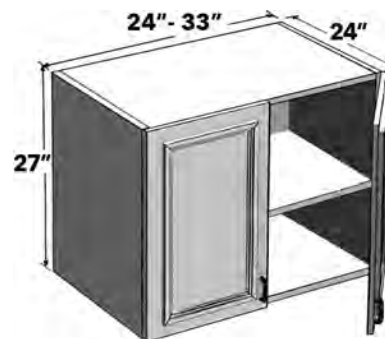

27"H x 24"D WALL (2) DOORS

24" - 33" wide 27" high 24" deep wall cabinet with two (2) doors and one (1) shelf.

ITEM	DESCRIPTION	PRICE GROUP										ADD-ONS			
		01	02	03	04	05	06	07	08	09	10	PLY	GREY FB	SCMD	SCDT
W242724	Wall Cabinet (2) Door, 24 X 27 X 24	478	494	512	532	554	571	590	610	786	898	57	39	N/A	N/A
W302724	Wall Cabinet (2) Door, 30 X 27 X 24	550	569	590	613	638	657	679	702	905	1033	66	44	N/A	N/A
W332724	Wall Cabinet (2) Door, 33 X 27 X 24	586	606	628	653	680	700	724	748	964	1101	70	47	N/A	N/A
FE	Finished End	70	73	77	103	79	82	103	103	187	215	N/A	N/A	N/A	N/A