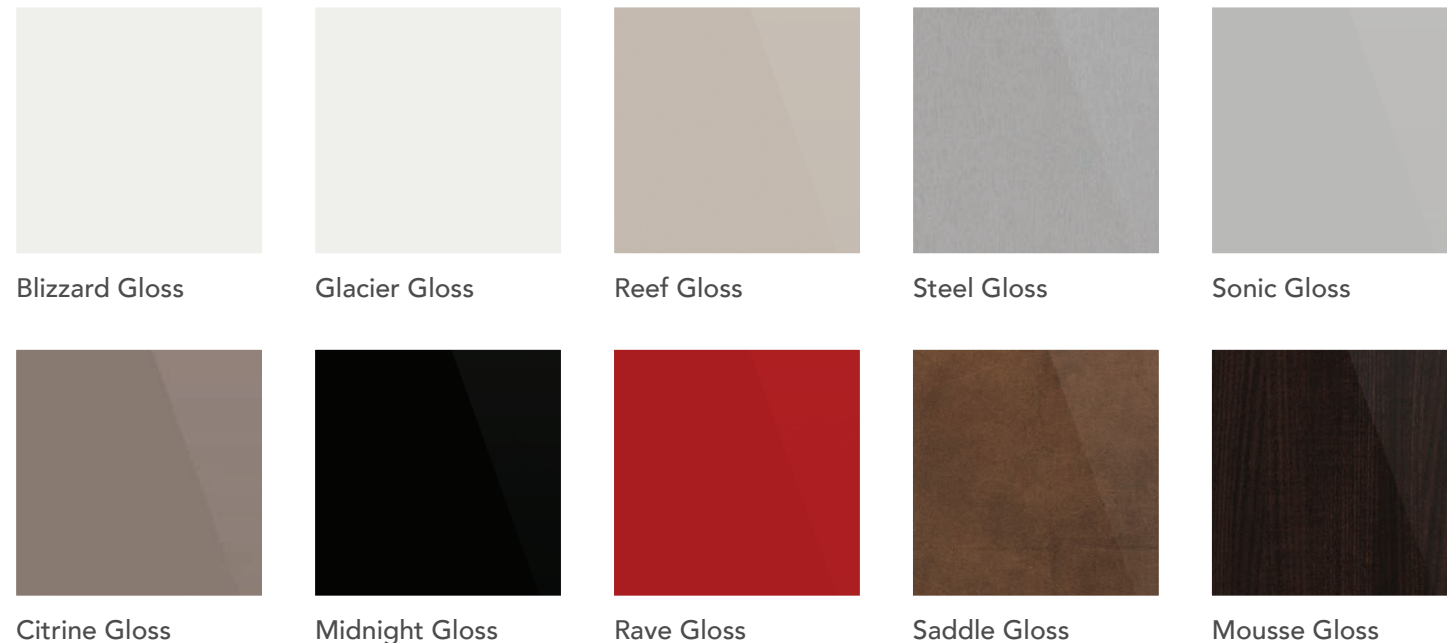

HYDS^{inc.}

PROUDLY MADE IN THE USA

THE LATEST TRENDS

Shown in Blizzard Gloss

MILAN GLOSS

3/4" slab door with coordinating edge band on door and drawer front with like back.

COLOR OPTIONS

Luxury gloss and trendy matte finishes exhibit modern style. Pair with texture and woodgrains for contemporary contrast.

MILAN MATTE

3/4" slab door with coordinating edge band on door and drawer front with matching back

COLOR OPTIONS

Colors and patterns shown may differ from actual product. Please refer to actual samples before specifying.

COLOR OPTIONS

Whitewashed Ash

Natural Ash

Greywashed Ash

Butternut Ash

Black Walnut

Pepperwood

Ebony Oak

COLOR OPTIONS

PRO 10

PRO 11

PRO 12

PRO 13

PRO 14

PRO 15

PRO 16