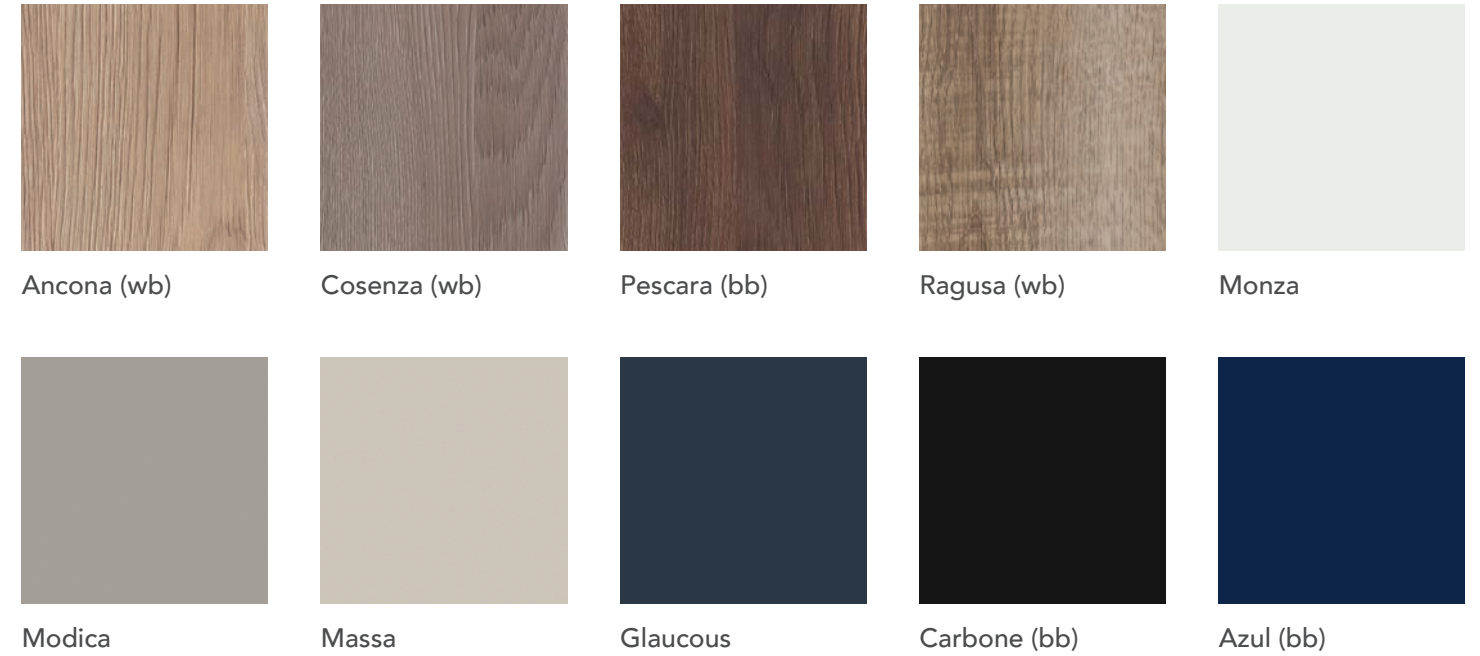

COLOR OPTIONS

Whitewashed Ash

Natural Ash

Greywashed Ash

Butternut Ash

Black Walnut

Pepperwood

Ebony Oak

COLOR OPTIONS

Tepid Oak

Char Oak

Barnwood

Coral

Cashmere

Cocoa

Slate

Boardwalk

MODERN SLAB

ROMA SLAB

Modern, minimal style with a clean look, slab doors fit well into all room designs. Vertical grain is standard on doors, drawer fronts, frames, and mullions.

COLOR OPTIONS

Colors and patterns shown may differ from actual product. Please refer to actual samples before specifying.

COLOR OPTIONS

PRO 10

PRO 11

PRO 12

PRO 13

PRO 14

PRO 15

PRO 16