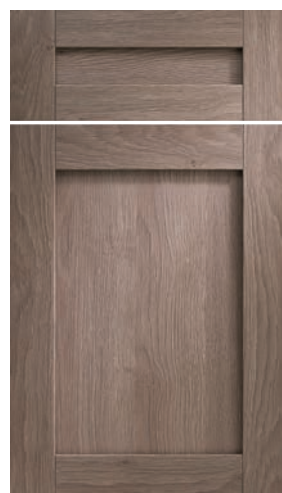

COLOR OPTIONS

Ancona

Cosenza

Pescara

Shown in Cosenza

VENEER

3/4" Wood Veneer Door in clear finish with internally edge banded, membrane pressed face & backs. Vertical grain is standard on doors, drawer fronts, frames, and mullions.