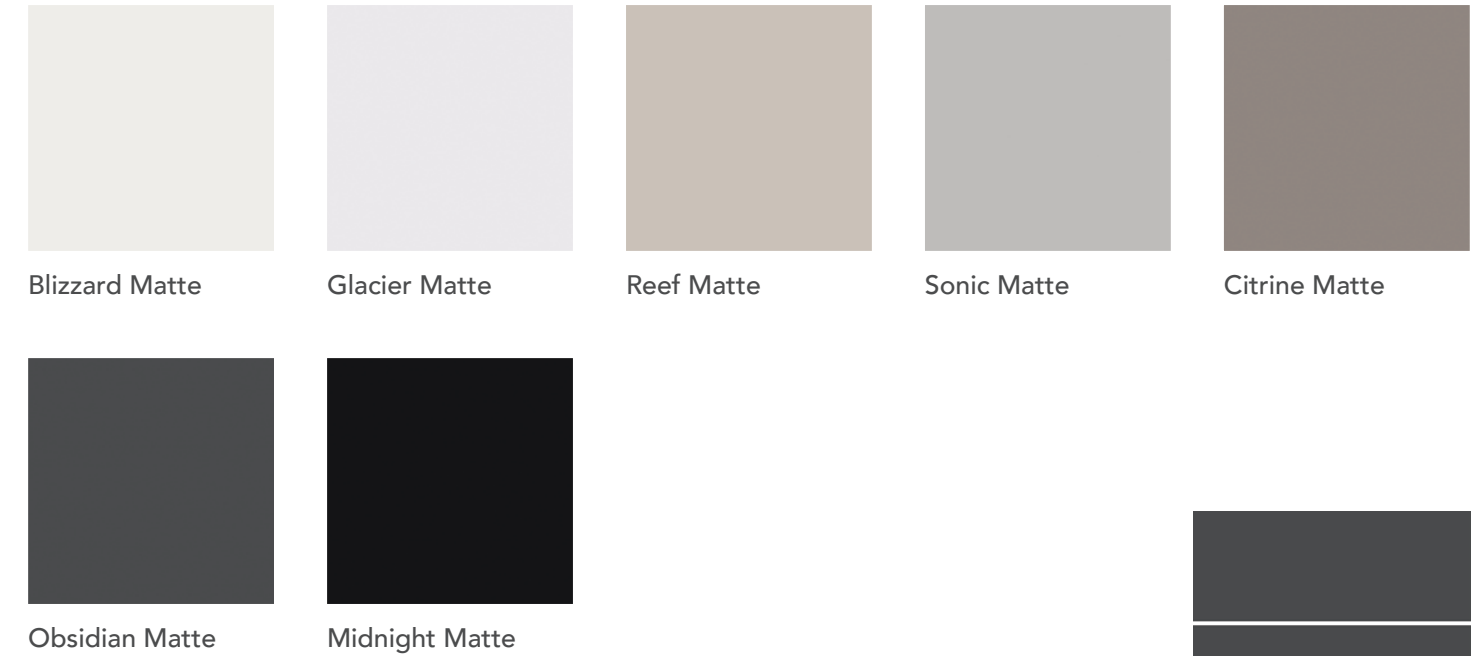

COLOR OPTIONS